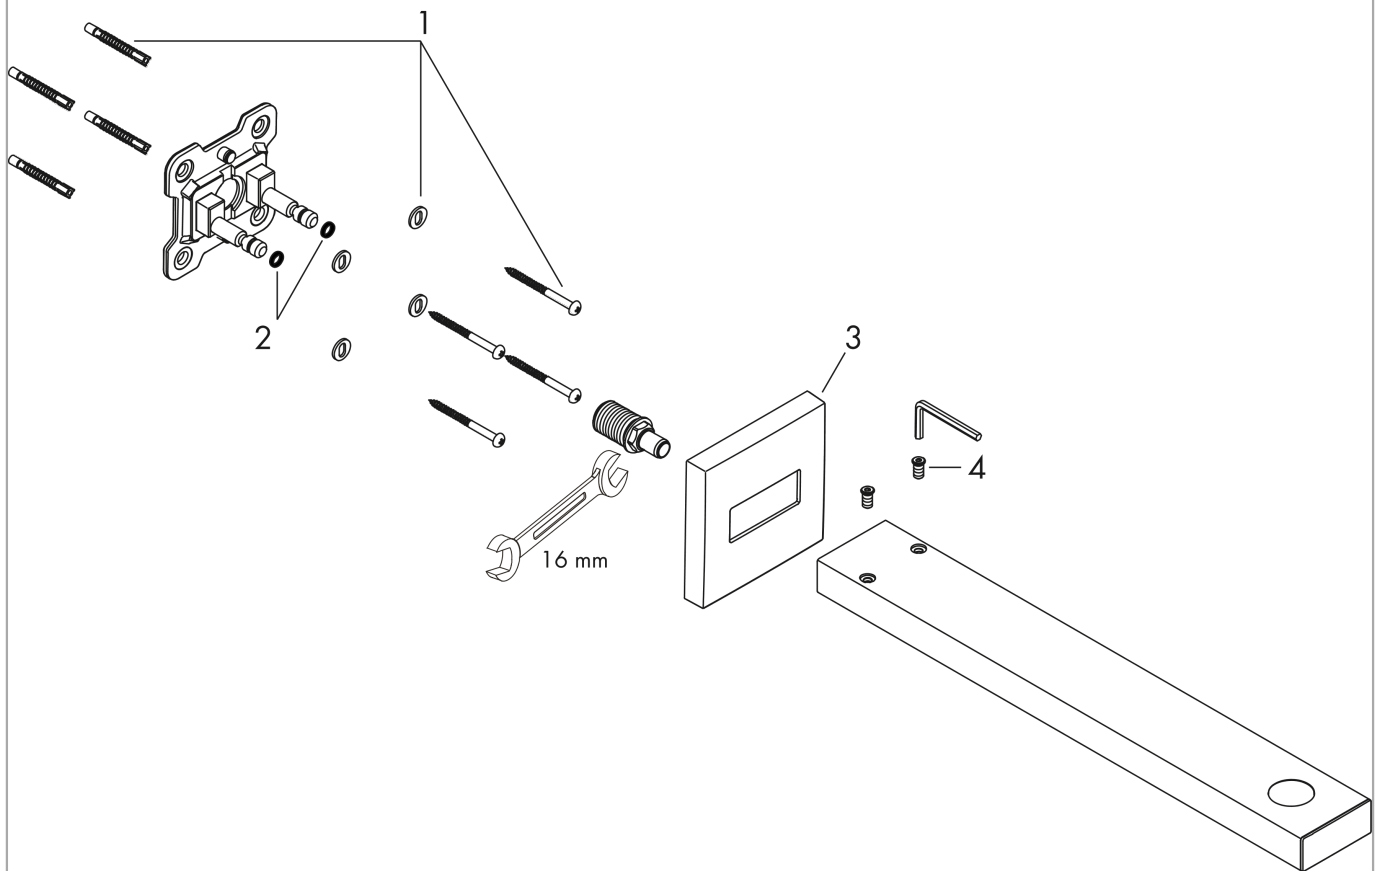

Raindance E
Showerarm, 15" (Must be used with Raindance E 300 Showerhead)
 Product Finish: **chrome** Part no. : **04731000**

Description

Features

- Length: 389 mm
- Brass
- Connection type: 1/2" NPT
- Showerarm, Escutcheon, Mounting Material, Assembly instructions

Item details

List Price \$ 248.00

Compliance

Product image

Scale drawing

Raindance E
Showerarm, 15" (Must be used with Raindance E 300 Showerhead)
 Product Finish: **chrome** Part no. : **04731000**

Exploded drawing

Year of production: >04/18

Raindance E

Showerarm, 15" (Must be used with Raindance E 300 Showerhead)

Product Finish: **chrome** Part no. : **04731000**

Spare parts list

Year of production: >04/18

Pos.	Description	Part no.	Price	PU
1	mounting set	96179000	-	1
2	O-ring 6x2	98458000	-	1
3	escutcheon	93126000	-	1
4	screw	93431000	-	1