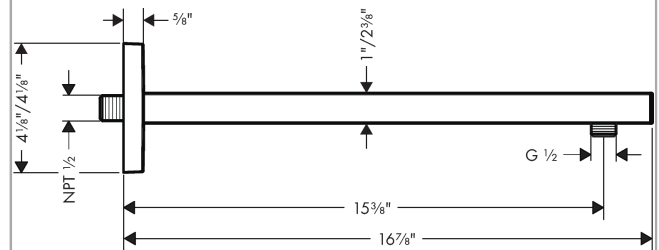

Raindance E
Showerarm, 15" (Must be used with Raindance E 300 Showerhead)
 Product Finish: **chrome** Part no. : **04731000**

Description

Features

- Length: 389 mm
- Brass
- Connection type: 1/2" NPT
- Showerarm, Escutcheon, Mounting Material, Assembly instructions

Item details

List Price \$ 248.00

Compliance

Product image

Scale drawing

Raindance E
Showerarm, 15" (Must be used with Raindance E 300 Showerhead)
 Product Finish: **chrome** Part no. : **04731000**

Exploded drawing

Year of production: >04/18

Raindance E

Showerarm, 15" (Must be used with Raindance E 300 Showerhead)

Product Finish: **chrome** Part no. : **04731000**

Spare parts list

Year of production: >04/18

Pos.	Description	Part no.	Price	PU
1	mounting set	96179000	-	1
2	O-ring 6x2	98458000	-	1
3	escutcheon	93126000	-	1
4	screw	93431000	-	1