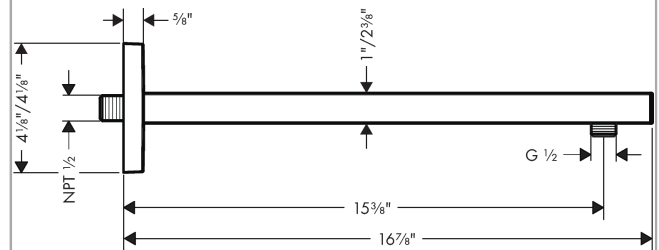

Raindance E
Showerarm, 15" (Must be used with Raindance E 300 Showerhead)
 Product Finish: **brushed nickel** Part no. : **04731820**

Description

Features

- Length: 389 mm
- Brass
- Connection type: 1/2" NPT
- Showerarm, Escutcheon, Mounting Material, Assembly instructions

Item details

List Price \$ 328.00

Compliance

Product image

Scale drawing

Raindance E
Showerarm, 15" (Must be used with Raindance E 300 Showerhead)
 Product Finish: **brushed nickel** Part no. : **04731820**

Exploded drawing

Year of production: >04/18

Raindance E

Showerarm, 15" (Must be used with Raindance E 300 Showerhead)

Product Finish: **brushed nickel** Part no. : **04731820**

Spare parts list

Year of production: >04/18