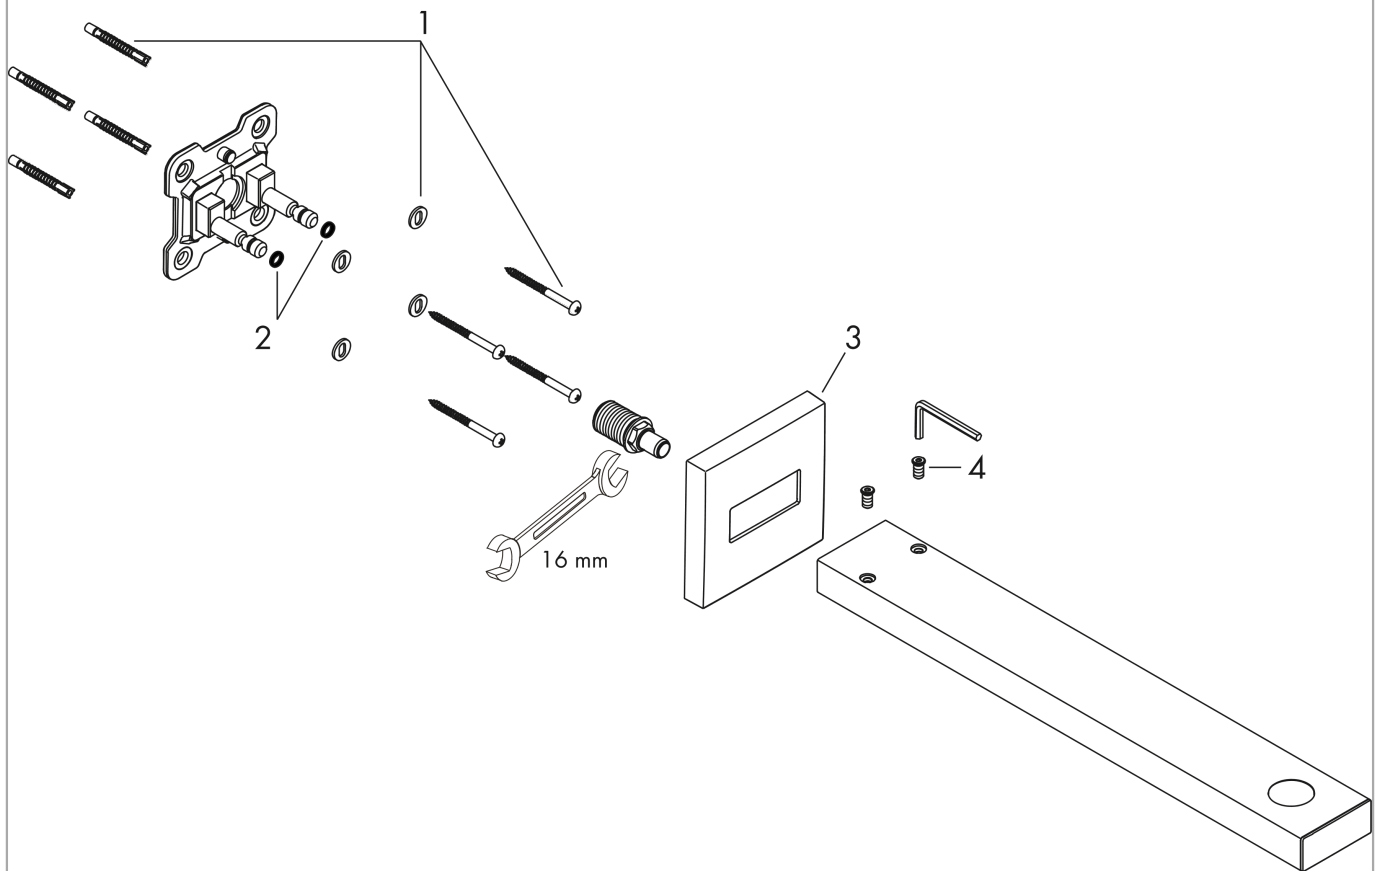

Raindance E
Showerarm, 15" (Must be used with Raindance E 300 Showerhead)
 Product Finish: **brushed nickel** Part no. : **04731820**

Description

Features

- Length: 389 mm
- Brass
- Connection type: 1/2" NPT
- Showerarm, Escutcheon, Mounting Material, Assembly instructions

Item details

List Price \$ 328.00

Compliance

Product image

Scale drawing

Raindance E
Showerarm, 15" (Must be used with Raindance E 300 Showerhead)
 Product Finish: **brushed nickel** Part no. : **04731820**

Exploded drawing

Year of production: >04/18

Raindance E

Showerarm, 15" (Must be used with Raindance E 300 Showerhead)

Product Finish: **brushed nickel** Part no. : **04731820**

Spare parts list

Year of production: >04/18

Pos.	Description	Part no.	Price	PU
1	mounting set	96179000	-	1
2	O-ring 6x2	98458000	-	1
3	escutcheon	93126000	-	1
4	screw	93431820	-	1