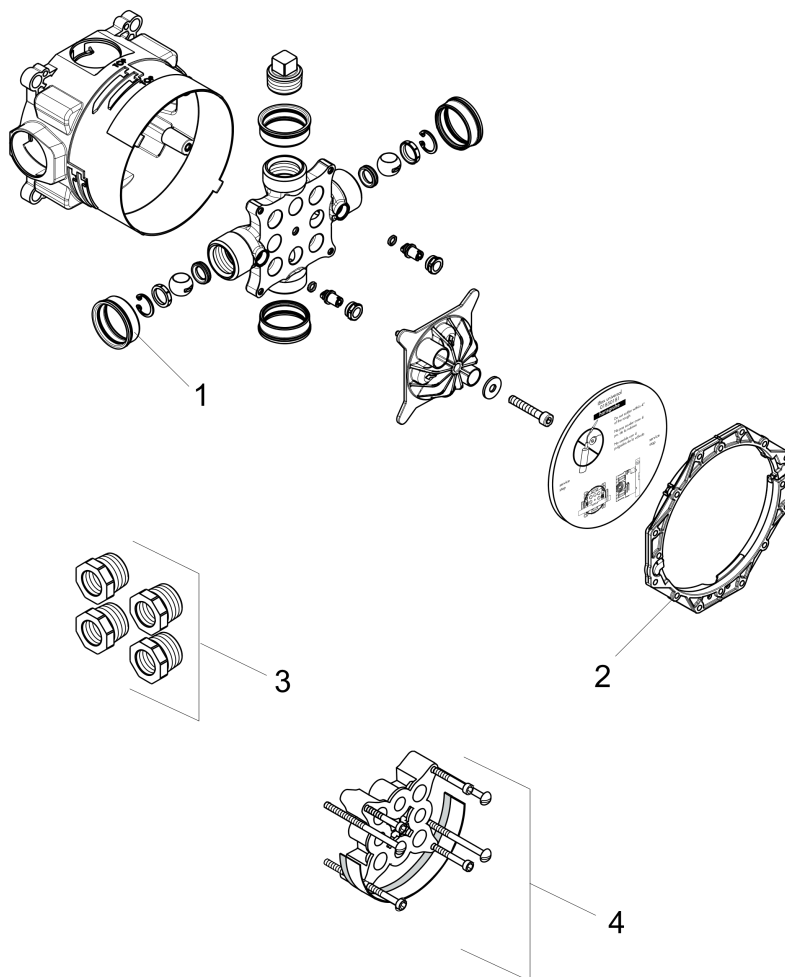

Scale drawing

ShowerSelect S

Thermostatic Trim for 2 Functions, Round

Product Finish: **brushed bronze** Part no. : **15743141**

Description

Features

- Thermostatic cartridge, Start/stop cartridge
- Select push-button on/off control for 2 outlets
- Outlets may be operated simultaneously
- Flow: 8.0 GPM (30.3 L/Min) / 2.0 GPM (7.6 L/Min)
- Optimized for water-efficient shower products
- Anti-scald 100° safety stop
- Trim comes with Select buttons: handshower and Rain
- Optional accessory to limit total flow to 2.0 GPM @ 80 psi where required

List Price \$ 198.00

Compliance

Product image

Scale drawing

iBox universal
Rough, with Service Stops, 3/4"
Finishes : n.a. Part no. : **01850181**

Exploded drawing

Year of production: >07/18

iBox universal
Rough, with Service Stops, 3/4"
 Finishes : n.a. Part no. : **01850181**

Spare parts list

Year of production: >07/18

Pos.	Description	Part no.	Price	PU
1	seal	97739000	-	1
2	displacing ring	98797000	-	1
3	reduction coupling	88751000	-	1
4	extension 25 mm	13595000	-	1

FixFit S

Wall Outlet with Handshower Holder

Product Finish: **brushed bronze** Part no. : **26888141**

Description

Features

- Consists of: Wall connector, Escutcheon
- Version: plastic housing with internal water supply made of plastic
- All Hansgrohe hand showers
- Wall-mounted
- Connection type: 1/2" NPT, 3/4" NPT