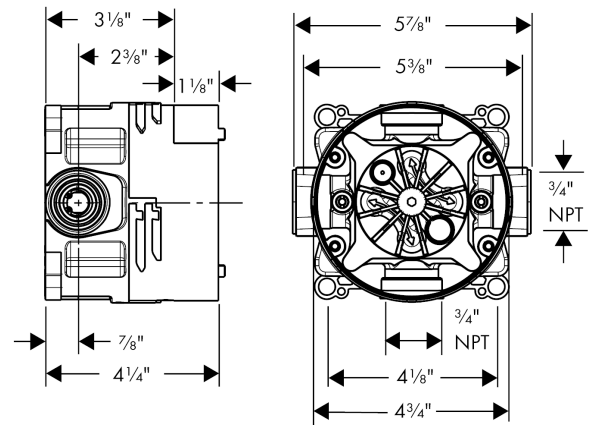

Showerarm Raindance 15"

Product Finish: **brushed bronze** Part no. : **27413141**

Description

Features

- Length: 15.31"
- Brass
- Version: 90° angle
- Connection type: 1/2" NPT
- Showerarm, Escutcheon, Assembly instructions

List Price \$ 198.00

Compliance

Product image

Scale drawing

iBox universal
Rough, with Service Stops, 3/4"
Finishes : n.a. Part no. : **01850181**

Exploded drawing

Year of production: >07/18

iBox universal
Rough, with Service Stops, 3/4"
 Finishes : n.a. Part no. : **01850181**

Spare parts list

Year of production: >07/18

Pos.	Description	Part no.	Price	PU
1	seal	97739000	-	1
2	displacing ring	98797000	-	1
3	reduction coupling	88751000	-	1
4	extension 25 mm	13595000	-	1

FixFit S

Wall Outlet with Handshower Holder

Product Finish: **brushed bronze** Part no. : **26888141**

Description

Features

- Consists of: Wall connector, Escutcheon
- Version: plastic housing with internal water supply made of plastic
- All Hansgrohe hand showers
- Wall-mounted
- Connection type: 1/2" NPT, 3/4" NPT