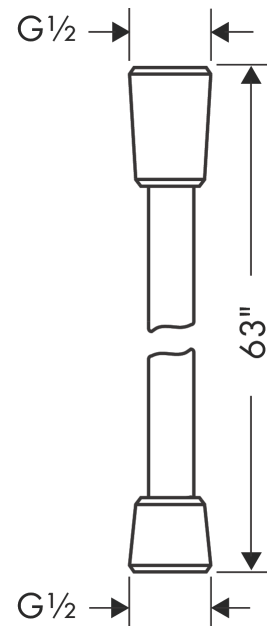

Showerarm Raindance 15"

Product Finish: **brushed bronze** Part no. : **27413141**

Description

Features

- Length: 15.31"
- Brass
- Version: 90° angle
- Connection type: 1/2" NPT
- Showerarm, Escutcheon, Assembly instructions

Exploded drawing

Year of production: >06/22

FixFit S

Wall Outlet with Handshower Holder

Product Finish: **brushed bronze** Part no. : **26888141**

Spare parts list

Year of production: >06/22

Pos.	Description	Part no.	Price	PU
1	shower holder, assy	94695140	-	1
2	null	93841000	-	1
3	set of non return valves DW 15	94074000	-	1
4	escutcheon	94696140	-	1
5	seal	94694000	-	1
6	-	98933001	-	1
7	O-ring 11x2	98127000	-	1
8	mounting set	96179000	-	1

Techniflex

Handshower Hose Techniflex, 63"

Product Finish: **brushed bronze** Part no. : **28276143**

Description

Features

- High-quality shower hose
- Pivot connector prevents hose from tangling
- No-kink hose
- Connection thread: G 1/2

Item details

List Price \$ 94.00

Compliance

Product image

Scale drawing

Raindance Select S

Handshower 120 3-Jet PowderRain, 2.5 GPM

Product Finish: **brushed bronze** Part no. : **26037141**