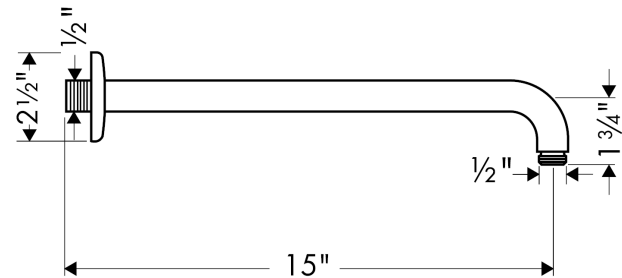

Showerarm Raindance 15"

Product Finish: **brushed bronze** Part no. : **27413141**

Description

Features

- Length: 15.31"
- Brass
- Version: 90° angle
- Connection type: 1/2" NPT
- Showerarm, Escutcheon, Assembly instructions

Item details

List Price \$ 300.00

Compliance

Product image

Scale drawing

Raindance S
Showerhead 180 1-Jet PowderRain, 2.5 GPM
 Product Finish: **brushed bronze** Part no. : **26928141**

Description

Features

- Shower head size: 7.08"
- Spray modes: PowderRain
- Spray face finish: Fully-finished matching spray face
- Flow: 2.5 GPM (9.5 L/Min)

Item details

List Price \$ 822.00

Technology

Compliance

Product image

Scale drawing

ShowerSelect S

Thermostatic Trim for 2 Functions, Round

Product Finish: **brushed bronze** Part no. : **15743141**

Description

Features

- Thermostatic cartridge, Start/stop cartridge
- Select push-button on/off control for 2 outlets
- Outlets may be operated simultaneously
- Flow: 8.0 GPM (30.3 L/Min) / 2.0 GPM (7.6 L/Min)
- Optimized for water-efficient shower products
- Anti-scald 100° safety stop
- Trim comes with Select buttons: handshower and Rain
- Optional accessory to limit total flow to 2.0 GPM @ 80 psi where required