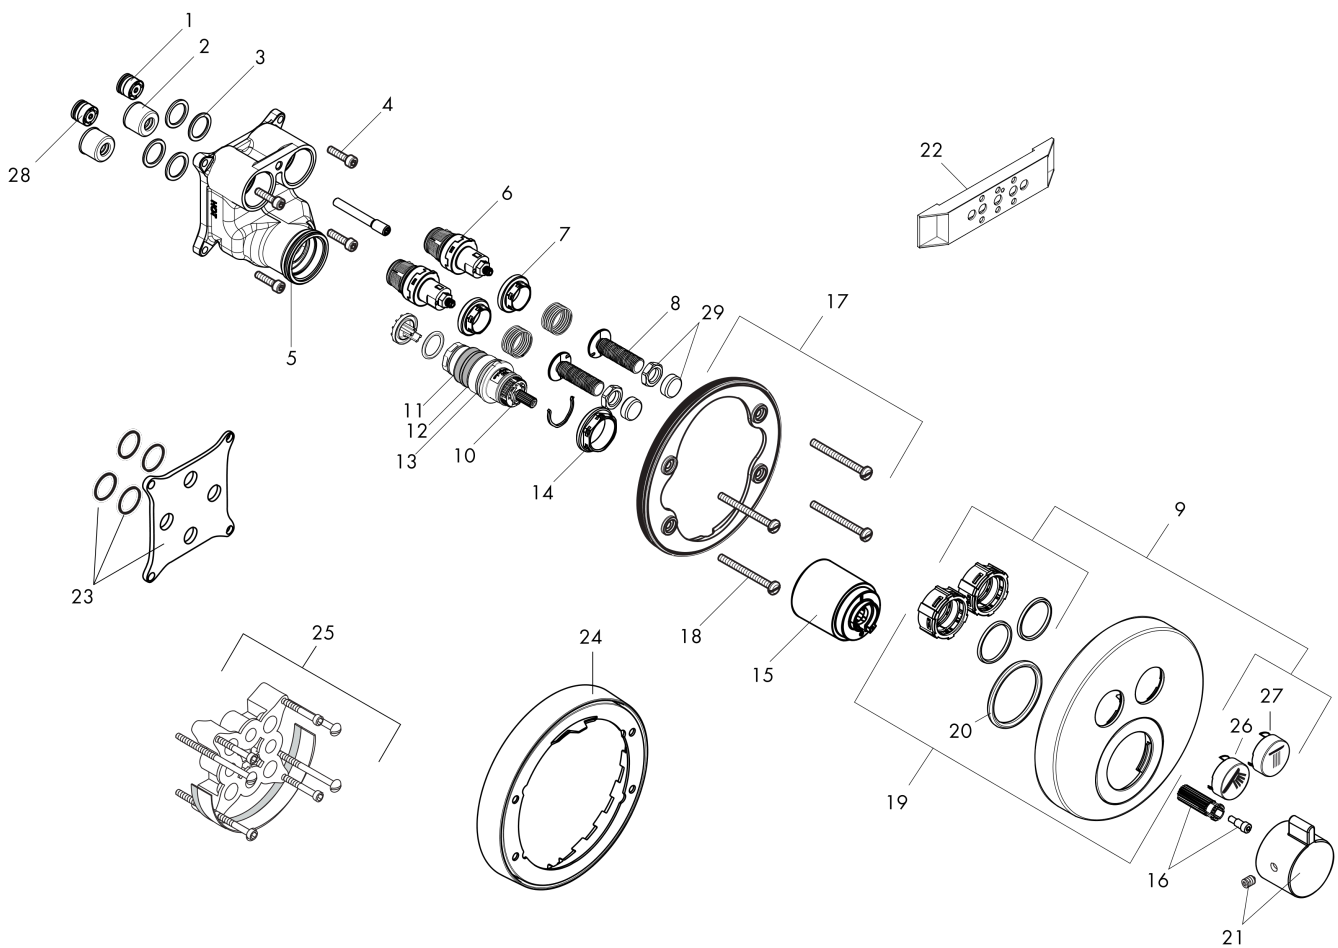

Showerarm Raindance 15"

Product Finish: **brushed bronze** Part no. : **27413141**

Description

Features

- Length: 15.31"
- Brass
- Version: 90° angle
- Connection type: 1/2" NPT
- Showerarm, Escutcheon, Assembly instructions

Scale drawing

ShowerSelect S

Thermostatic Trim for 2 Functions, Round

Product Finish: **brushed bronze** Part no. : **15743141**

Description

Features

- Thermostatic cartridge, Start/stop cartridge
- Select push-button on/off control for 2 outlets
- Outlets may be operated simultaneously
- Flow: 8.0 GPM (30.3 L/Min) / 2.0 GPM (7.6 L/Min)
- Optimized for water-efficient shower products
- Anti-scald 100° safety stop
- Trim comes with Select buttons: handshower and Rain
- Optional accessory to limit total flow to 2.0 GPM @ 80 psi where required

Item details

List Price \$ 1,099.00

Technology

Compliance

Product image

Scale drawing

ShowerSelect S

Thermostatic Trim for 2 Functions, Round

Product Finish: **brushed bronze** Part no. : **15743141**

Exploded drawing

Year of production: **>08/20**

ShowerSelect S

Thermostatic Trim for 2 Functions, Round

Product Finish: **brushed bronze** Part no. : **15743141**