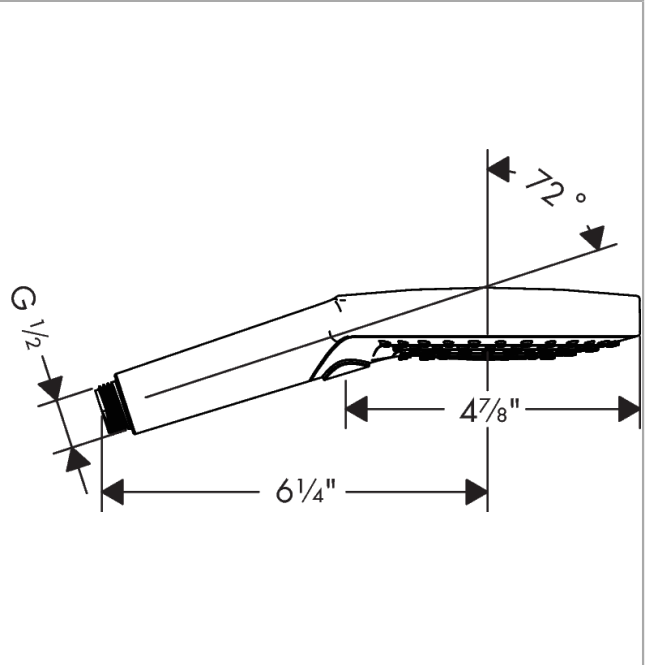

Showerarm Raindance 15"

Product Finish: **brushed bronze** Part no. : **27413141**

Description

Features

- Length: 15.31"
- Brass
- Version: 90° angle
- Connection type: 1/2" NPT
- Showerarm, Escutcheon, Assembly instructions

List Price \$ 262.00

Technology

Compliance

Product image

Scale drawing

Raindance Select S
Handshower 120 3-Jet PowderRain, 2.5 GPM
 Product Finish: **brushed bronze** Part no. : **26037141**

Exploded drawing