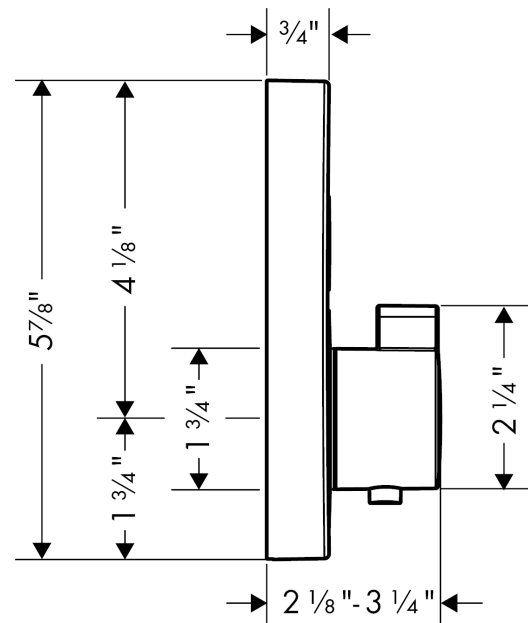

Showerarm Raindance 15"

Product Finish: **brushed bronze** Part no. : **27413141**

Description

Features

- Length: 15.31"
- Brass
- Version: 90° angle
- Connection type: 1/2" NPT
- Showerarm, Escutcheon, Assembly instructions

- Shower head size: 7.08"
- Spray modes: PowderRain
- Spray face finish: Fully-finished matching spray face
- Flow: 2.5 GPM (9.5 L/Min)

Item details

List Price \$ 822.00

Technology

Compliance

Product image

Scale drawing

ShowerSelect S

Thermostatic Trim for 2 Functions, Round

Product Finish: **brushed bronze** Part no. : **15743141**

Description

Features

- Thermostatic cartridge, Start/stop cartridge
- Select push-button on/off control for 2 outlets
- Outlets may be operated simultaneously
- Flow: 8.0 GPM (30.3 L/Min) / 2.0 GPM (7.6 L/Min)
- Optimized for water-efficient shower products
- Anti-scald 100° safety stop
- Trim comes with Select buttons: handshower and Rain
- Optional accessory to limit total flow to 2.0 GPM @ 80 psi where required

Item details

List Price \$ 1,099.00

Technology

Compliance

Product image

Scale drawing

ShowerSelect S

Thermostatic Trim for 2 Functions, Round