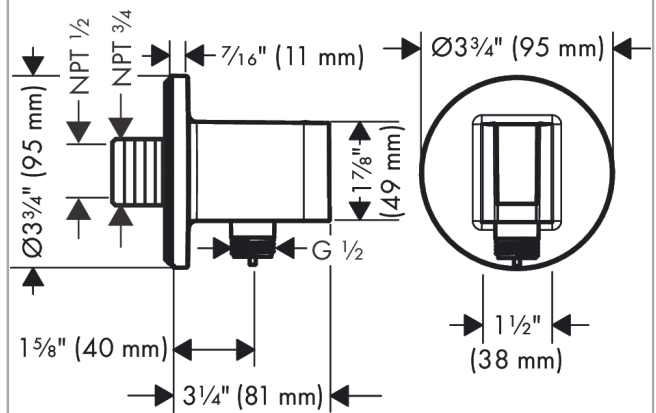

Showerarm Raindance 15"

Product Finish: **brushed bronze** Part no. : **27413141**

Description

Features

- Length: 15.31"
- Brass
- Version: 90° angle
- Connection type: 1/2" NPT
- Showerarm, Escutcheon, Assembly instructions

Wall Outlet with Handshower Holder

Product Finish: **brushed bronze** Part no. : **26888141**

Description

Features

- Consists of: Wall connector, Escutcheon
- Version: plastic housing with internal water supply made of plastic
- All Hansgrohe hand showers
- Wall-mounted
- Connection type: 1/2" NPT, 3/4" NPT

Item details

List Price \$ 202.00

Compliance

Product image

Scale drawing

FixFit S

Wall Outlet with Handshower Holder

Product Finish: **brushed bronze** Part no. : **26888141**

Exploded drawing

Year of production: >06/22

FixFit S

Wall Outlet with Handshower Holder

Product Finish: **brushed bronze** Part no. : **26888141**

Spare parts list

Year of production: >06/22

Pos.	Description	Part no.	Price	PU
1	shower holder, assy	94695140	-	1
2	null	93841000	-	1
3	set of non return valves DW 15	94074000	-	1
4	escutcheon	94696140	-	1
5	seal	94694000	-	1
6	-	98933001	-	1
7	O-ring 11x2	98127000	-	1
8	mounting set	96179000	-	1