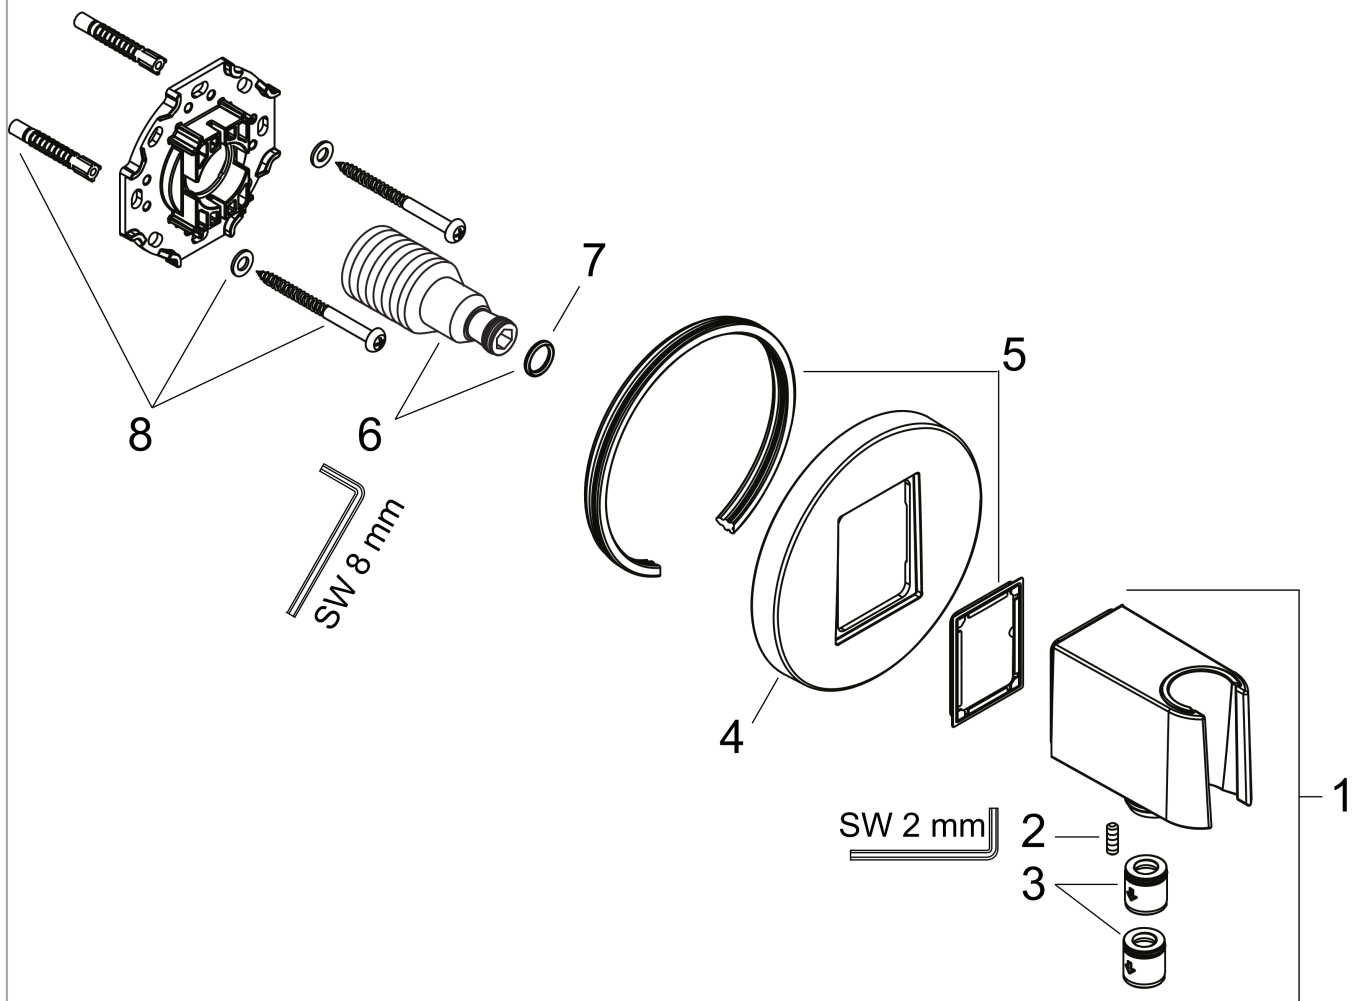

Wall Outlet with Handshower Holder

Product Finish: **brushed bronze** Part no. : **26888141**

Description

Features

- Consists of: Wall connector, Escutcheon
- Version: plastic housing with internal water supply made of plastic
- All Hansgrohe hand showers
- Wall-mounted
- Connection type: 1/2" NPT, 3/4" NPT

Item details

List Price \$ 202.00

Compliance

Product image

Scale drawing

FixFit S

Wall Outlet with Handshower Holder

Product Finish: **brushed bronze** Part no. : **26888141**

Exploded drawing

Year of production: >06/22

FixFit S

Wall Outlet with Handshower Holder

Product Finish: **brushed bronze** Part no. : **26888141**

Spare parts list

Year of production: >06/22

Pos.	Description	Part no.	Price	PU
1	shower holder, assy	94695140	-	1
2	null	93841000	-	1
3	set of non return valves DW 15	94074000	-	1
4	escutcheon	94696140	-	1
5	seal	94694000	-	1
6	-	98933001	-	1
7	O-ring 11x2	98127000	-	1
8	mounting set	96179000	-	1

Techniflex

Handshower Hose Techniflex, 63"

Product Finish: **brushed bronze** Part no. : **28276143**

Description

Features

- High-quality shower hose
- Pivot connector prevents hose from tangling
- No-kink hose
- Connection thread: G 1/2