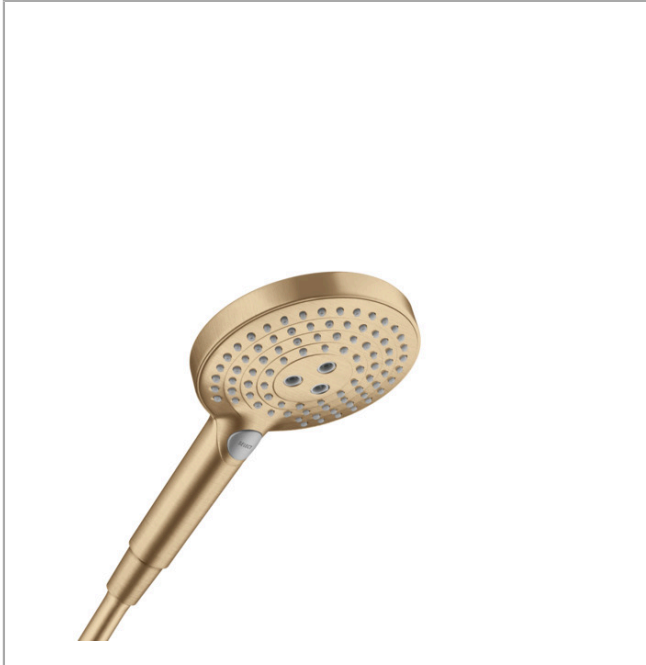

Showerarm Raindance 15"

Product Finish: **brushed bronze** Part no. : **27413141**

Description

Features

- Length: 15.31"
- Brass
- Version: 90° angle
- Connection type: 1/2" NPT
- Showerarm, Escutcheon, Assembly instructions

Item details

List Price \$ 300.00

Compliance

Product image

Scale drawing

Raindance S
Showerhead 180 1-Jet PowderRain, 2.5 GPM
 Product Finish: **brushed bronze** Part no. : **26928141**

Description

Features

List Price \$ 262.00

Technology

Compliance

Product image

Scale drawing

Raindance Select S
Handshower 120 3-Jet PowderRain, 2.5 GPM
 Product Finish: **brushed bronze** Part no. : **26037141**

Exploded drawing

Year of production: >03/21

Raindance Select S
Handshower 120 3-Jet PowderRain, 2.5 GPM
 Product Finish: **brushed bronze** Part no. : **26037141**

Spare parts list

Year of production: >03/21

Pos.	Description	Part no.	Price	PU
1	filter	92672000	-	1
2	seal	98058000	-	1