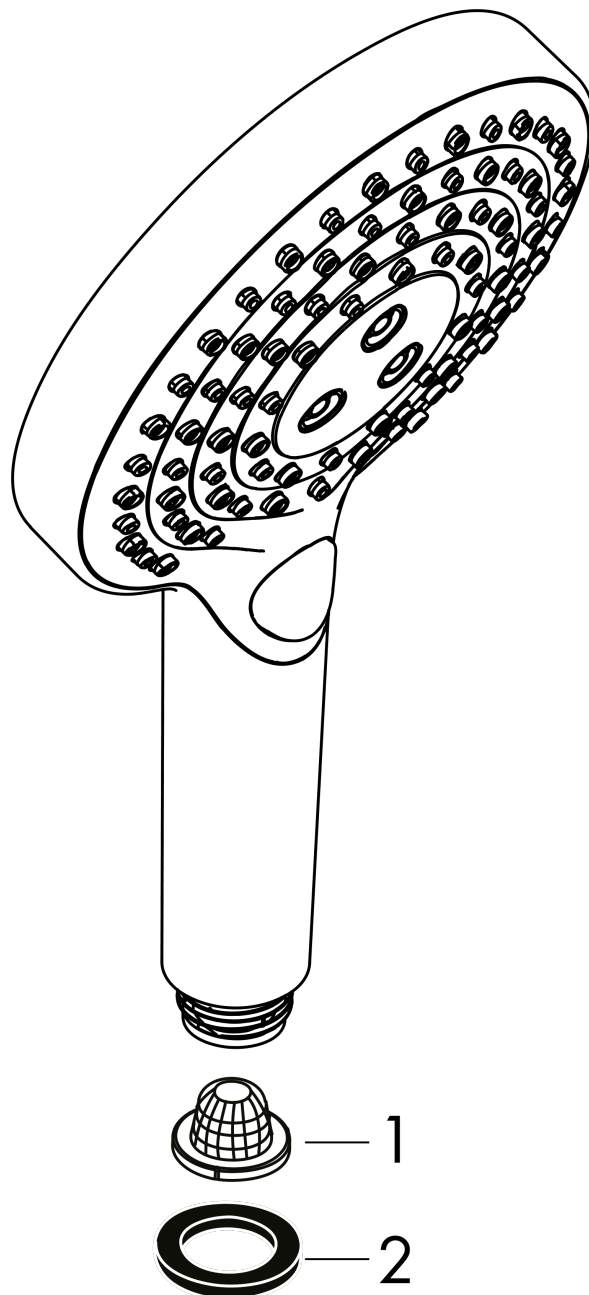

Raindance Select S
Handshower 120 3-Jet PowderRain, 2.5 GPM
Product Finish: **brushed bronze** Part no. : **26037141**

Exploded drawing

Year of production: >03/21

Raindance Select S
Handshower 120 3-Jet PowderRain, 2.5 GPM
Product Finish: **brushed bronze** Part no. : **26037141**

Spare parts list

Year of production: >03/21

Pos.	Description	Part no.	Price	PU
1	filter	92672000	-	1
2	seal	98058000	-	1