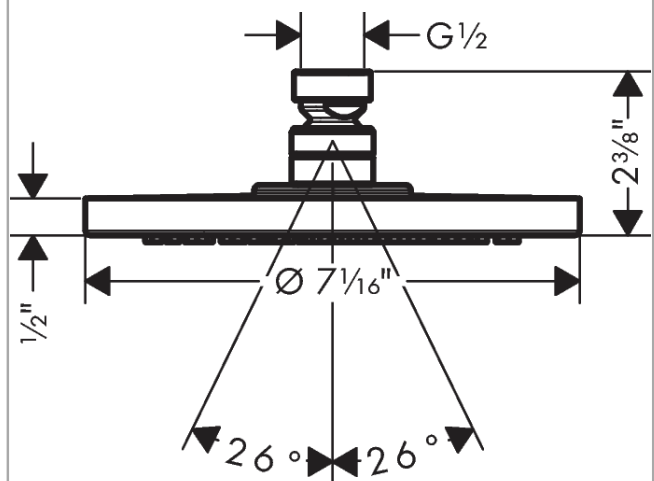

Showerarm Raindance 15"

Product Finish: **brushed bronze** Part no. : **27413141**

Description

Features

- Length: 15.31"
- Brass
- Version: 90° angle
- Connection type: 1/2" NPT
- Showerarm, Escutcheon, Assembly instructions

- Shower head size: 7.08"
- Spray modes: PowderRain
- Spray face finish: Fully-finished matching spray face
- Flow: 2.5 GPM (9.5 L/Min)

Item details

List Price \$ 822.00

Technology

Compliance

Product image

Scale drawing

ShowerSelect S

Thermostatic Trim for 2 Functions, Round

Product Finish: **brushed bronze** Part no. : **15743141**

Description

Features

- Thermostatic cartridge, Start/stop cartridge
- Select push-button on/off control for 2 outlets
- Outlets may be operated simultaneously
- Flow: 8.0 GPM (30.3 L/Min) / 2.0 GPM (7.6 L/Min)
- Optimized for water-efficient shower products
- Anti-scald 100° safety stop
- Trim comes with Select buttons: handshower and Rain
- Optional accessory to limit total flow to 2.0 GPM @ 80 psi where required