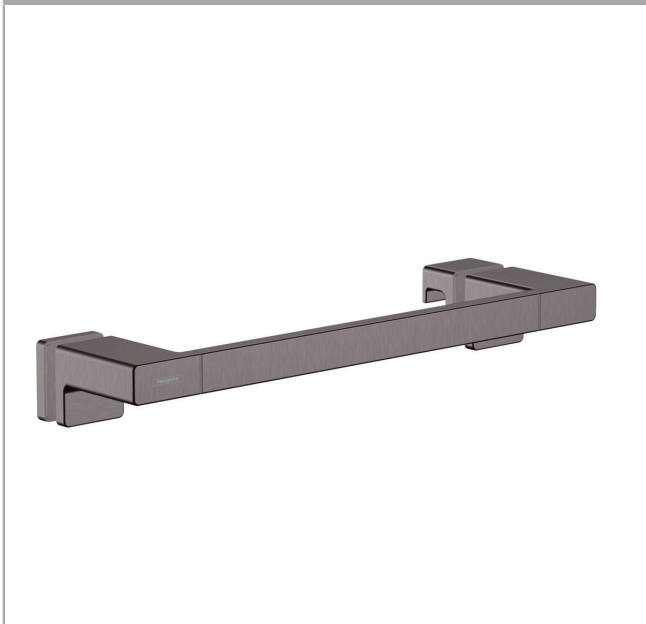

AddStoris

Shower Door Handle

Product Finish: **brushed black chrome** Part no. : **41759340**

Description

Features

- Metal
- Metal holder
- Fixed
- With mounting material
- Glass thickness: 6 - 12 mm
- Diameter of drilled hole: 6 mm
- Can be used simultaneously as a bath towel holder
- Concealed fastening

Item details

List Price \$ 189.00

Product image

Scale drawing