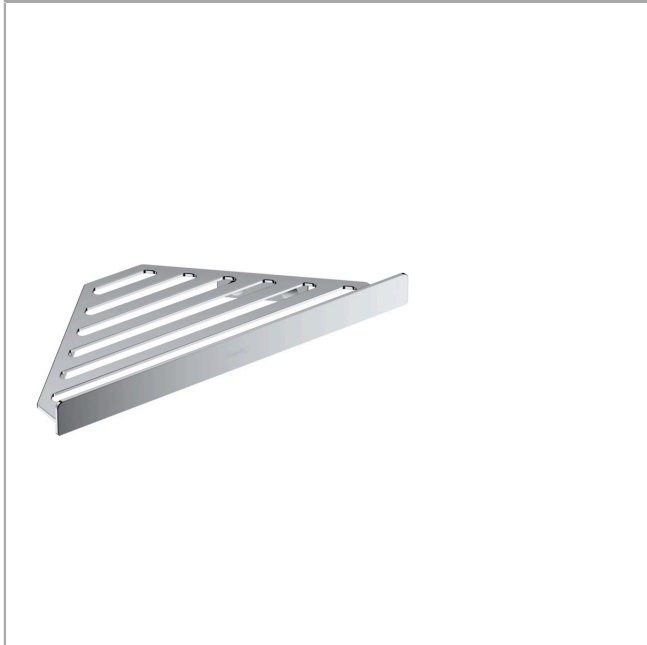

AddStoris
Corner Basket
 Product Finish: **chrome** Part no. : **41741000**

Description

Features

- Wall-mounted
- Metal holder
- With mounting material
- Concealed fastening
- Diameter of drilled hole: 6 mm
- May also be used as a shelf

Item details

List Price \$ 83.00

Product image

Scale drawing

AddStoris
Corner Basket

Product Finish: **chrome** Part no. : **41741000**

Exploded drawing

Year of production: >04/21