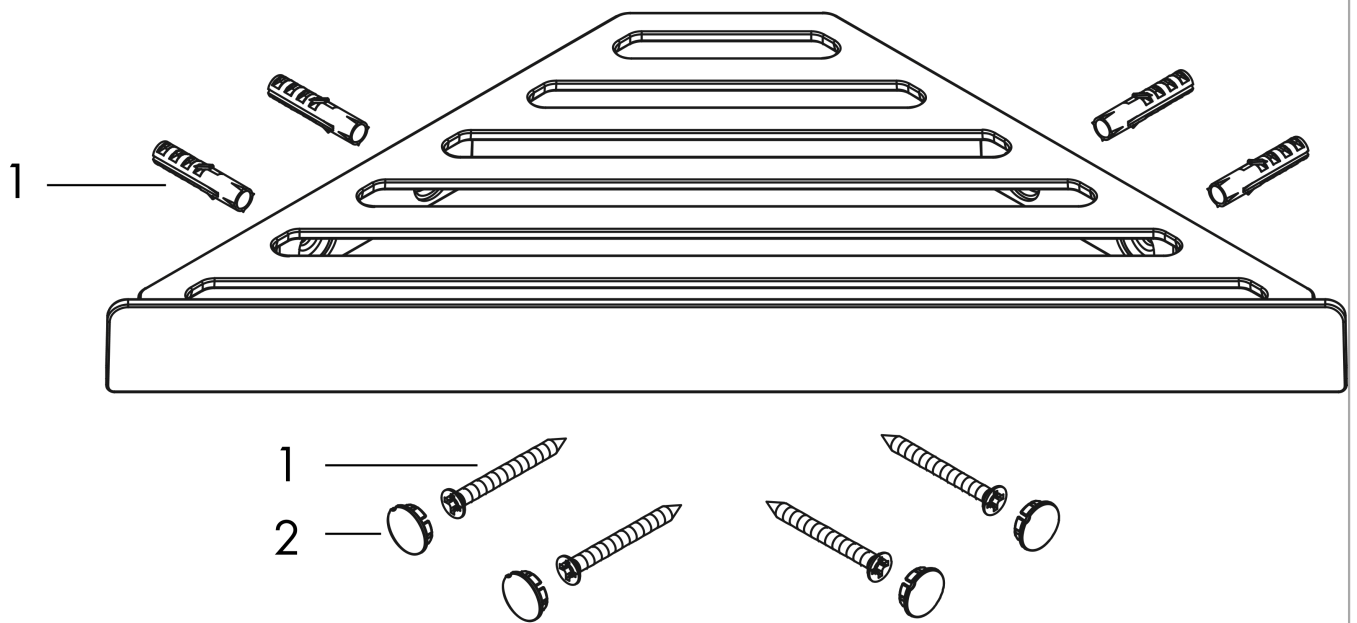

AddStoris
Corner Basket
 Product Finish: **chrome** Part no. : **41741000**

Description

Features

- Wall-mounted
- Metal holder
- With mounting material
- Concealed fastening
- Diameter of drilled hole: 6 mm
- May also be used as a shelf

Item details

List Price \$ 83.00

Product image

Scale drawing

AddStoris
Corner Basket

Product Finish: **chrome** Part no. : **41741000**

Exploded drawing

Year of production: >04/21