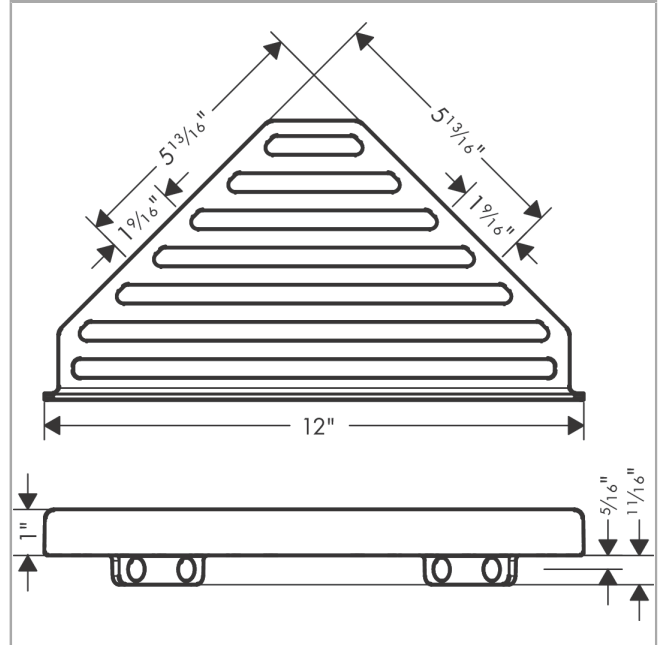

AddStoris
Corner Basket
 Product Finish: **chrome** Part no. : **41741000**

Description

Features

- Wall-mounted
- Metal holder
- With mounting material
- Concealed fastening
- Diameter of drilled hole: 6 mm
- May also be used as a shelf

Item details

List Price \$ 83.00

Product image

Scale drawing

AddStoris
Corner Basket

Product Finish: **chrome** Part no. : **41741000**

Exploded drawing

Year of production: >04/21