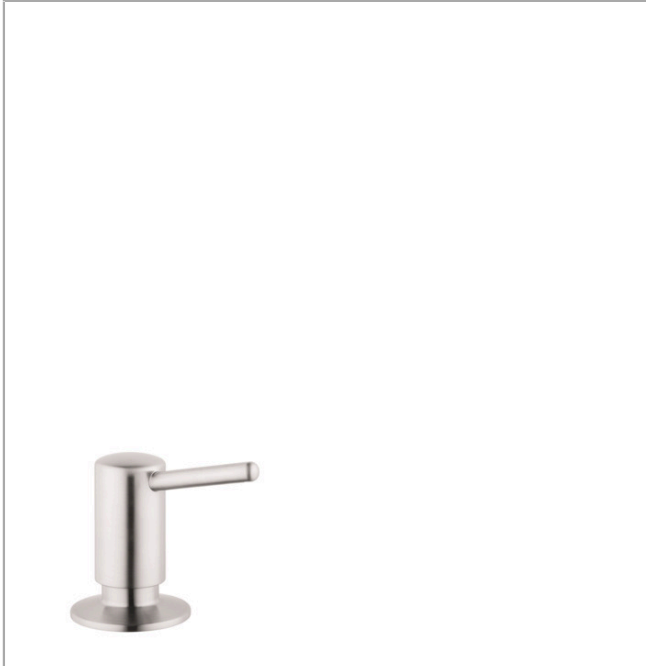

Soap Dispenser, Contemporary

Product Finish: **steel optic** Part no. : **04539800**

Description

Features

- Durable metal construction
- Bottle capacity 16 oz
- 1 7/8" maximum counter depth

Item details

List Price $ 116.00

Product image