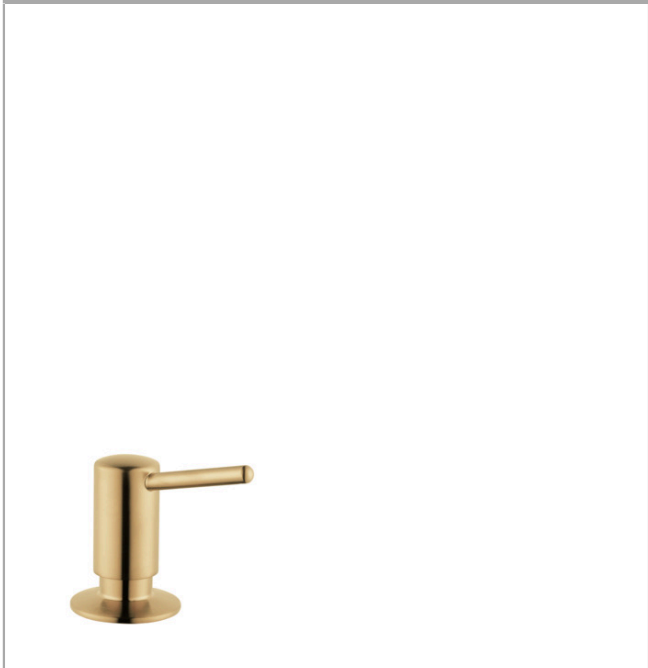

Soap Dispenser, Contemporary

Product Finish: **brushed gold optic** Part no. : **04539250**

Description

Features

- Durable metal construction
- Bottle capacity 16 oz
- 1 7/8" maximum counter depth

Item details

List Price \$ 116.00

Product image

Scale drawing