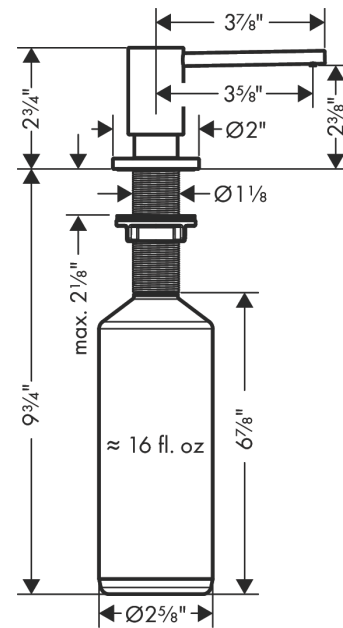

Soap Dispenser, Focus

Product Finish: **chrome** Part no. : **40438001**

Description

Features

- Durable metal construction
- Non-corroding outlet pipe
- Bottle capacity 16 oz
- 2 1/8" maximum counter depth

Item details

List Price \$ 78.00

Product image

Scale drawing

Soap Dispenser, Focus
 Product Finish: **chrome**

Part no. : **40438001**

Exploded drawing

Year of production: >01/19

Soap Dispenser, Focus

Product Finish: **chrome** Part no. : **40438001**

Spare parts list

Year of production: >01/19

Pos.	Description	Part no.	Price	PU
1	pump	93281000	-	1
2	bottle for lotion dispenser	93278000	-	1
3	escutcheon	93282000	-	1