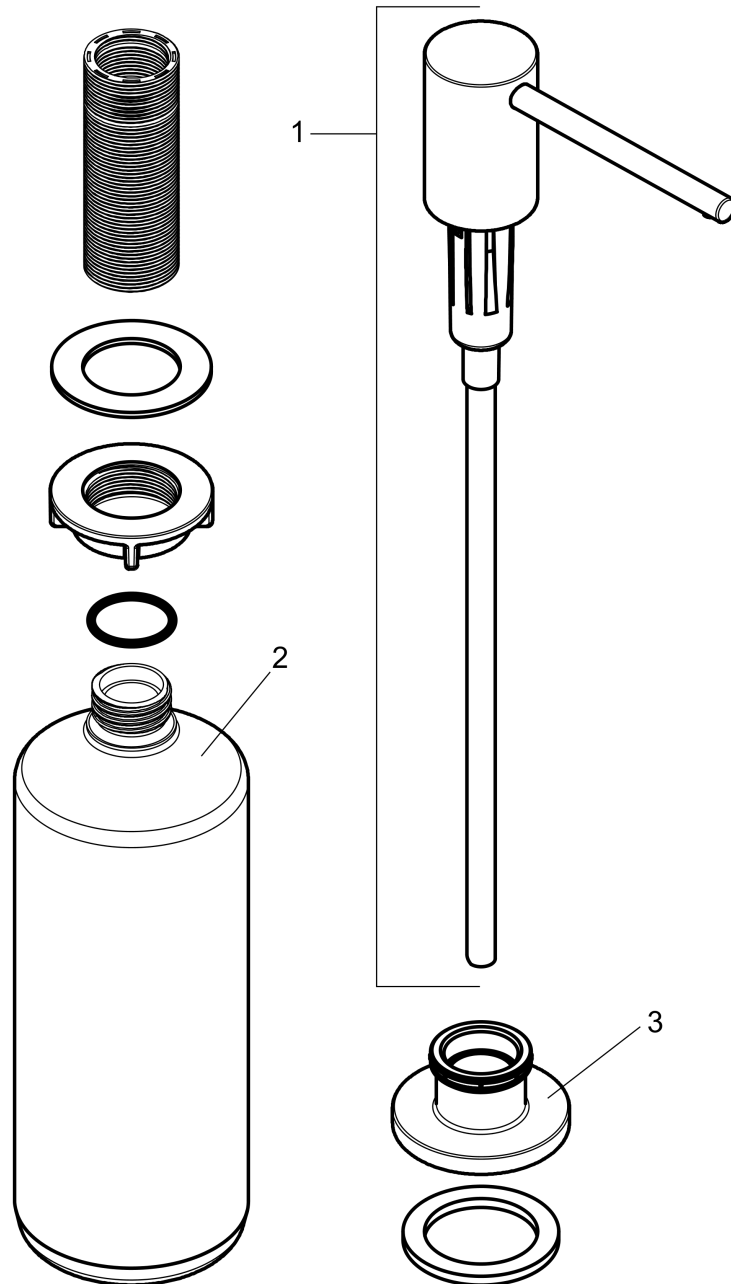

Soap Dispenser, Focus

Product Finish: **chrome** Part no. : **40438001**

Description

Features

- Durable metal construction
- Non-corroding outlet pipe
- Bottle capacity 16 oz
- 2 1/8" maximum counter depth

Item details

List Price \$ 78.00

Product image

Scale drawing

Soap Dispenser, Focus
 Product Finish: **chrome**

Part no. : **40438001**

Exploded drawing

Year of production: >01/19

Soap Dispenser, Focus

Product Finish: **chrome** Part no. : **40438001**

Spare parts list

Year of production: >01/19

Pos.	Description	Part no.	Price	PU
1	pump	93281000	-	1
2	bottle for lotion dispenser	93278000	-	1
3	escutcheon	93282000	-	1