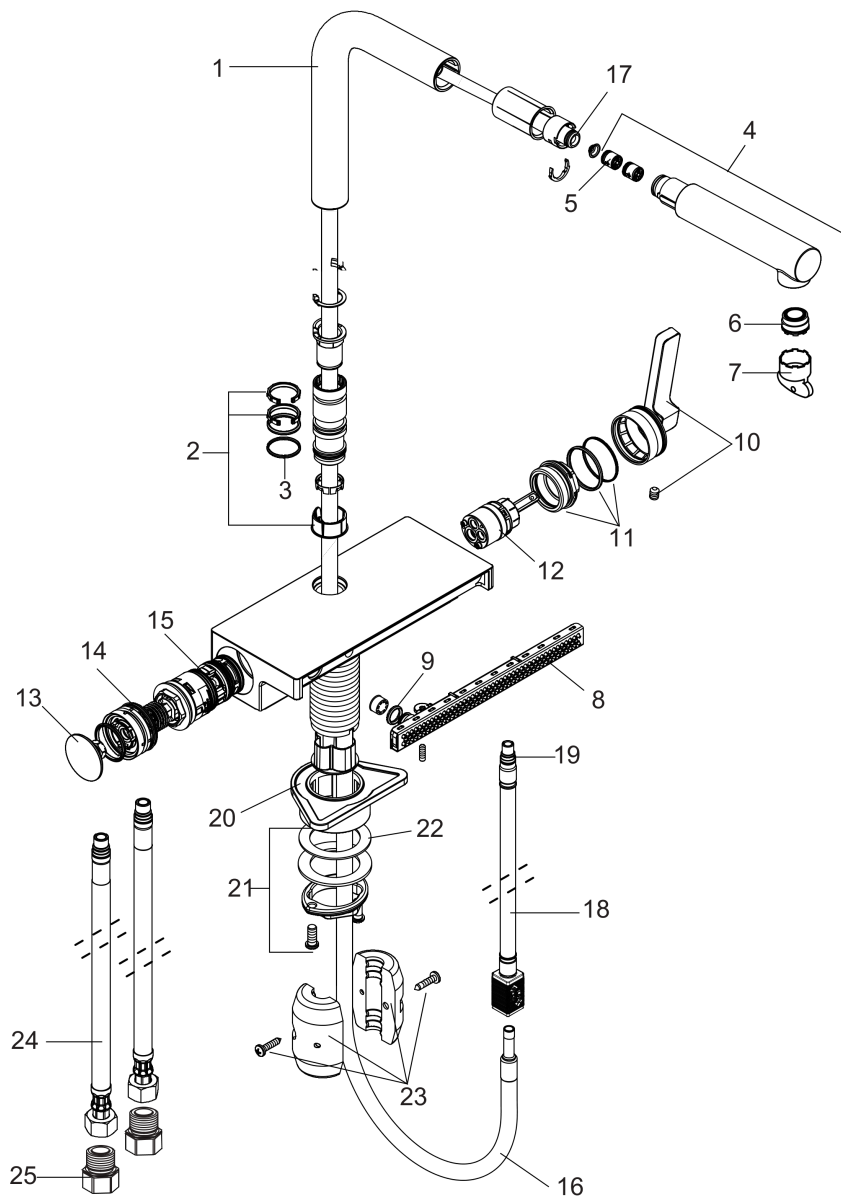

Aquno Select
Kitchen Faucet, 2-Spray Pull-Out, 1.75 GPM
 Product Finish: **matte black** Part no. : **73836671**

Description

Features

- Swivel range adjustable in 3 steps: 60°, 110° or 150°
- Laminar spray, SatinFlow
- Change between SatinFlow and pull-out sprayer at the touch of a button
- MagFit magnetic sprayhead docking
- Deck mounted,
- Flow: 1.75 GPM (6.6 L/Min)
- Ceramic cartridge
- 3/8" connections
- Integrated double backflow prevention
- Extension length up to 19 5/8" (50cm)
- Recommendation: the middle of tap hole drilling should be max. 50 mm from the back side of the bowl

Item details

List Price \$ 1,243.00

Technology

Compliance

Product image

Scale drawing

Aquno Select
Kitchen Faucet, 2-Spray Pull-Out, 1.75 GPM
 Product Finish: **matte black** Part no. : **73836671**

Exploded drawing

Year of production: >06/20

Aquno Select
Kitchen Faucet, 2-Spray Pull-Out, 1.75 GPM
 Product Finish: **matte black** Part no. : **73836671**

Spare parts list

Year of production: >06/20

Pos.	Description	Part no.	Price	PU
1	spout cpl.	93749670	-	1
2	set of lever collars	98365000	-	1
3	O-ring 19x2	98426000	-	1
4	handspray	93751671	-	1
5	non return valve DW 10	96456000	-	1
6	spray former	93748001	-	1
7	service tool	93750000	-	1
8	spray head cpl.	93781670	-	1
9	O-ring 10x2	98170000	-	1
10	handle	93776670	-	1
11	nut	92926000	-	1
12	cartridge, assy	93183000	-	1
13	cover	93777670	-	1
14	spring with sleeve	93782000	-	1
15	selector assy	93558000	-	1
16	hose 1,50 m	93816000	-	1
17	O-ring 8x2	98112000	-	1
18	null	92914000	-	1
19	O-ring 8x1,75	97827000	-	1
20	support	97523000	-	1
21	fixing set (Ø 34)	95049000	-	1
22	lever collar	97548000	-	1
23	weight	92500000	-	1
24	connection hose 900 mm M10x1 G3/8	93780000	-	1
25	adapter for connection hose	88802000	-	1