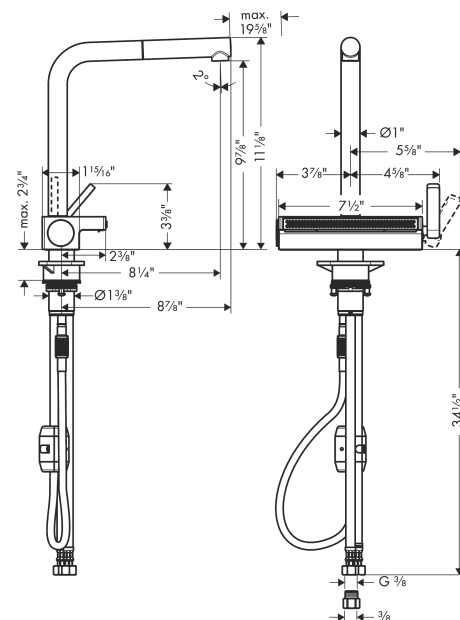

Aquno Select
Kitchen Faucet, 2-Spray Pull-Out, 1.75 GPM
 Product Finish: **matte black** Part no. : **73836671**

Description

Features

- Swivel range adjustable in 3 steps: 60°, 110° or 150°
- Laminar spray, SatinFlow
- Change between SatinFlow and pull-out sprayer at the touch of a button
- MagFit magnetic sprayhead docking
- Deck mounted,
- Flow: 1.75 GPM (6.6 L/Min)
- Ceramic cartridge
- 3/8" connections
- Integrated double backflow prevention
- Extension length up to 19 5/8" (50cm)
- Recommendation: the middle of tap hole drilling should be max. 50 mm from the back side of the bowl

Item details

List Price \$ 1,243.00

Technology

Compliance

Product image

Scale drawing

Aquno Select
Kitchen Faucet, 2-Spray Pull-Out, 1.75 GPM
 Product Finish: **matte black** Part no. : **73836671**

Exploded drawing

Year of production: >06/20

Aquno Select
Kitchen Faucet, 2-Spray Pull-Out, 1.75 GPM
 Product Finish: **matte black** Part no. : **73836671**

Spare parts list

Year of production: >06/20

Pos.	Description	Part no.	Price	PU
1	spout cpl.	93749670	-	1
2	set of lever collars	98365000	-	1
3	O-ring 19x2	98426000	-	1
4	handspray	93751671	-	1
5	non return valve DW 10	96456000	-	1
6	spray former	93748001	-	1
7	service tool	93750000	-	1
8	spray head cpl.	93781670	-	1
9	O-ring 10x2	98170000	-	1
10	handle	93776670	-	1
11	nut	92926000	-	1
12	cartridge, assy	93183000	-	1
13	cover	93777670	-	1
14	spring with sleeve	93782000	-	1
15	selector assy	93558000	-	1
16	hose 1,50 m	93816000	-	1
17	O-ring 8x2	98112000	-	1
18	null	92914000	-	1
19	O-ring 8x1,75	97827000	-	1
20	support	97523000	-	1
21	fixing set (Ø 34)	95049000	-	1
22	lever collar	97548000	-	1
23	weight	92500000	-	1
24	connection hose 900 mm M10x1 G3/8	93780000	-	1
25	adapter for connection hose	88802000	-	1