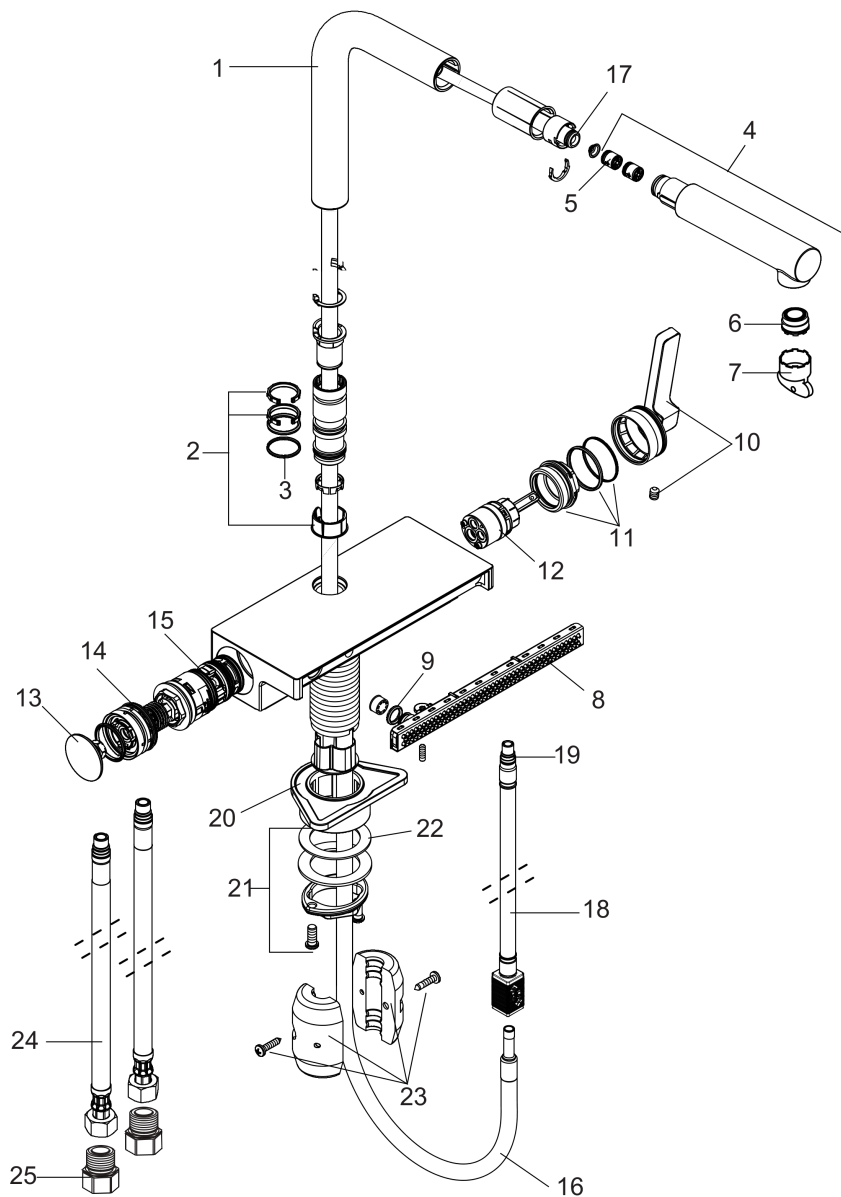

Aquno Select
Kitchen Faucet, 2-Spray Pull-Out, 1.75 GPM
 Product Finish: **chrome** Part no. : **73836001**

Exploded drawing

Year of production: >06/20

Aquino Select
Kitchen Faucet, 2-Spray Pull-Out, 1.75 GPM
 Product Finish: **chrome** Part no. : **73836001**

Spare parts list

Year of production: >06/20

Pos.	Description	Part no.	Price	PU
1	spout cpl.	93749000	-	1
2	set of lever collars	98365000	-	1
3	O-ring 19x2	98426000	-	1
4	handspray	93751001	-	1
5	non return valve DW 10	96456000	-	1
6	spray former	93748001	-	1
7	service tool	93750000	-	1
8	spray head cpl.	93781000	-	1
9	O-ring 10x2	98170000	-	1
10	handle	93776000	-	1
11	nut	92926000	-	1
12	cartridge, assy	93183000	-	1
13	cover	93777000	-	1
14	spring with sleeve	93782000	-	1
15	selector assy	93558000	-	1
16	hose 1,50 m	93816000	-	1
17	O-ring 8x2	98112000	-	1
18	null	92914000	-	1
19	O-ring 8x1,75	97827000	-	1
20	support	97523000	-	1
21	fixing set (Ø 34)	95049000	-	1
22	lever collar	97548000	-	1
23	weight	92500000	-	1
24	connection hose 900 mm M10x1 G3/8	93780000	-	1
25	adapter for connection hose	88802000	-	1