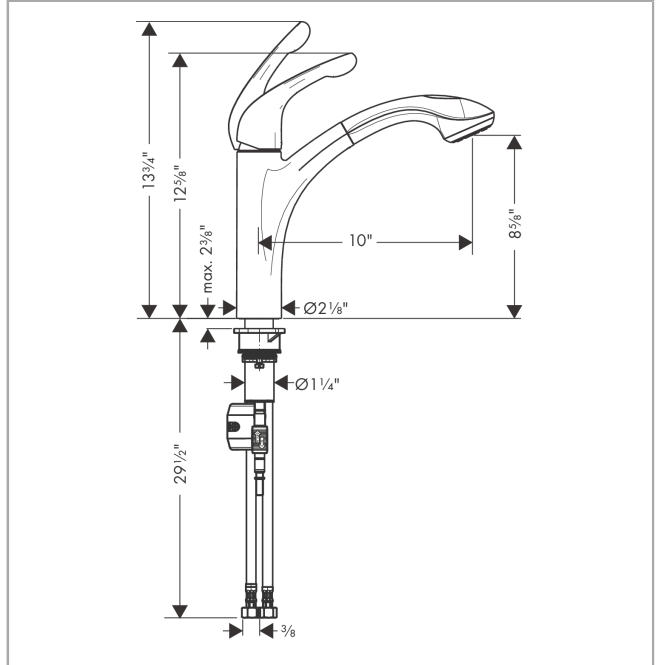

**Allegro E**  
**Kitchen Faucet, 2-Spray Pull-Out, 1.75 GPM**  
 Product Finish: **chrome** Part no. : **04076000**

**Description**

**Features**

- Swivel range 150°
- Aerated spray, needle spray
- Toggle spray diverter
- Deck mounted
- Flow: 1.75 GPM (6.6 L/Min)
- Ceramic cartridge
- 3/8" connections
- Integrated double backflow prevention

**Item details**

List Price \$ 762.00

**Technology**

**Compliance**

**Product image**

**Scale drawing**

**Allegro E**  
**Kitchen Faucet, 2-Spray Pull-Out, 1.75 GPM**  
 Product Finish: **chrome** Part no. : **04076000**

Exploded drawing

Year of production: >11/20

**Allegro E**  
**Kitchen Faucet, 2-Spray Pull-Out, 1.75 GPM**  
 Product Finish: **chrome** Part no. : **04076000**

## Spare parts list

Year of production: >11/20

Pos.	Description	Part no.	Price	PU
1	handle	98597001	-	1
2	screw cover	96338000	-	1
3	flange	96468000	-	1
4	nut	96461000	-	1
5	cartridge, assy	92730000	-	1
6	locking screw for handle	95140000	-	1
7	seal	95008000	-	1
8	filter	97735000	-	1
9	handspray	98598001	-	1
10	non return valve	93218000	-	1
11	set of non return valves DW 15	97350000	-	1
12	fixing set (Ø 34)	95049000	-	1
13	weight	98551000	-	1
14	hose 1,50 m	88624000	-	1
15	connection hose 600 mm	92264000	-	1
16	connection hose 35½" M8x0,75 3/8"	96316001	-	1