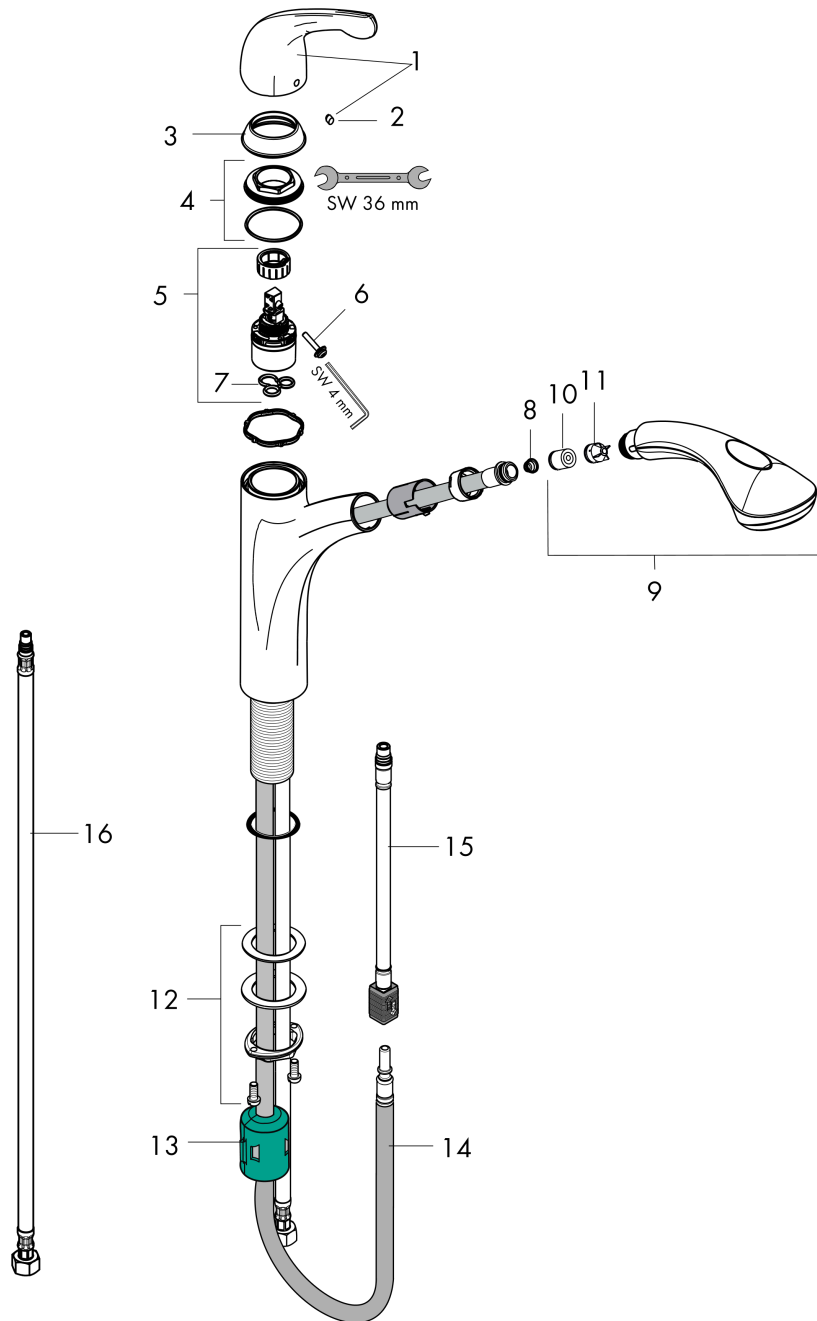

**Allegro E**  
**Kitchen Faucet, 2-Spray Pull-Out, 1.75 GPM**  
 Product Finish: **chrome** Part no. : **04076000**

**Description**

**Features**

- Swivel range 150°
- Aerated spray, needle spray
- Toggle spray diverter
- Deck mounted
- Flow: 1.75 GPM (6.6 L/Min)
- Ceramic cartridge
- 3/8" connections
- Integrated double backflow prevention

**Item details**

List Price \$ 762.00

**Technology**

**Compliance**

**Product image**

**Scale drawing**

**Allegro E**  
**Kitchen Faucet, 2-Spray Pull-Out, 1.75 GPM**  
 Product Finish: **chrome** Part no. : **04076000**

Exploded drawing

Year of production: >11/20

**Allegro E**  
**Kitchen Faucet, 2-Spray Pull-Out, 1.75 GPM**  
 Product Finish: **chrome** Part no. : **04076000**

## Spare parts list

Year of production: >11/20

Pos.	Description	Part no.	Price	PU
1	handle	98597001	-	1
2	screw cover	96338000	-	1
3	flange	96468000	-	1
4	nut	96461000	-	1
5	cartridge, assy	92730000	-	1
6	locking screw for handle	95140000	-	1
7	seal	95008000	-	1
8	filter	97735000	-	1
9	handspray	98598001	-	1
10	non return valve	93218000	-	1
11	set of non return valves DW 15	97350000	-	1
12	fixing set (Ø 34)	95049000	-	1
13	weight	98551000	-	1
14	hose 1,50 m	88624000	-	1
15	connection hose 600 mm	92264000	-	1
16	connection hose 35½" M8x0,75 3/8"	96316001	-	1