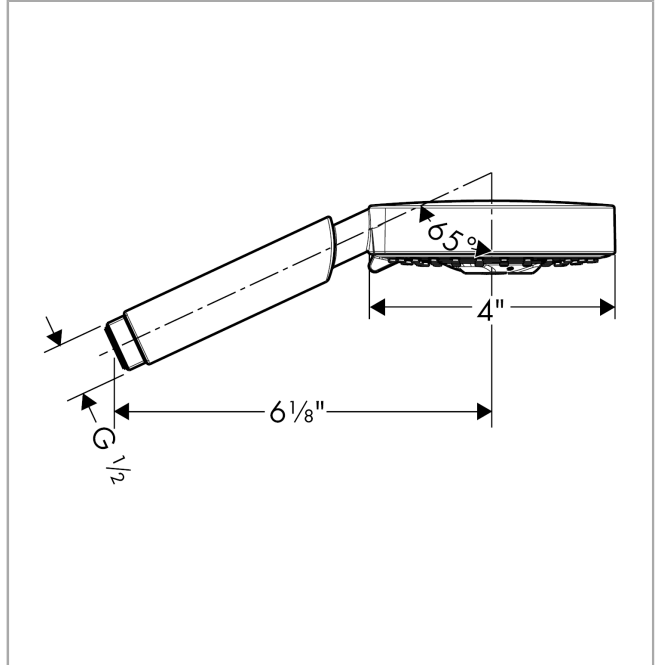

**Raindance S**

**Handshower 100 3-Jet, 2.5 GPM**

Product Finish: **brushed nickel** Part no. : **28504821**

**Description**

**Features**

- Spray modes: RainAir, BalanceAir, Whirl
- 65 no-clog spray channels
- Spray face finish: grey
- Flow: 2.5 GPM (9.5 L/Min)

**Item details**

List Price \$ 315.00

**Technology**

**Compliance**

**Product image**

**Scale drawing**

**Raindance S**  
**Handshower 100 3-Jet, 2.5 GPM**  
Product Finish: **brushed nickel** Part no. : **28504821**

Exploded drawing

Year of production: >07/06

**Raindance S**

**Handshower 100 3-Jet, 2.5 GPM**

Product Finish: **brushed nickel** Part no. : **28504821**

**Spare parts list**

Year of production: >07/06

<b>Pos.</b>	<b>Description</b>	<b>Part no.</b>	<b>Price</b>	<b>PU</b>
1	filter packing	94246000	-	1