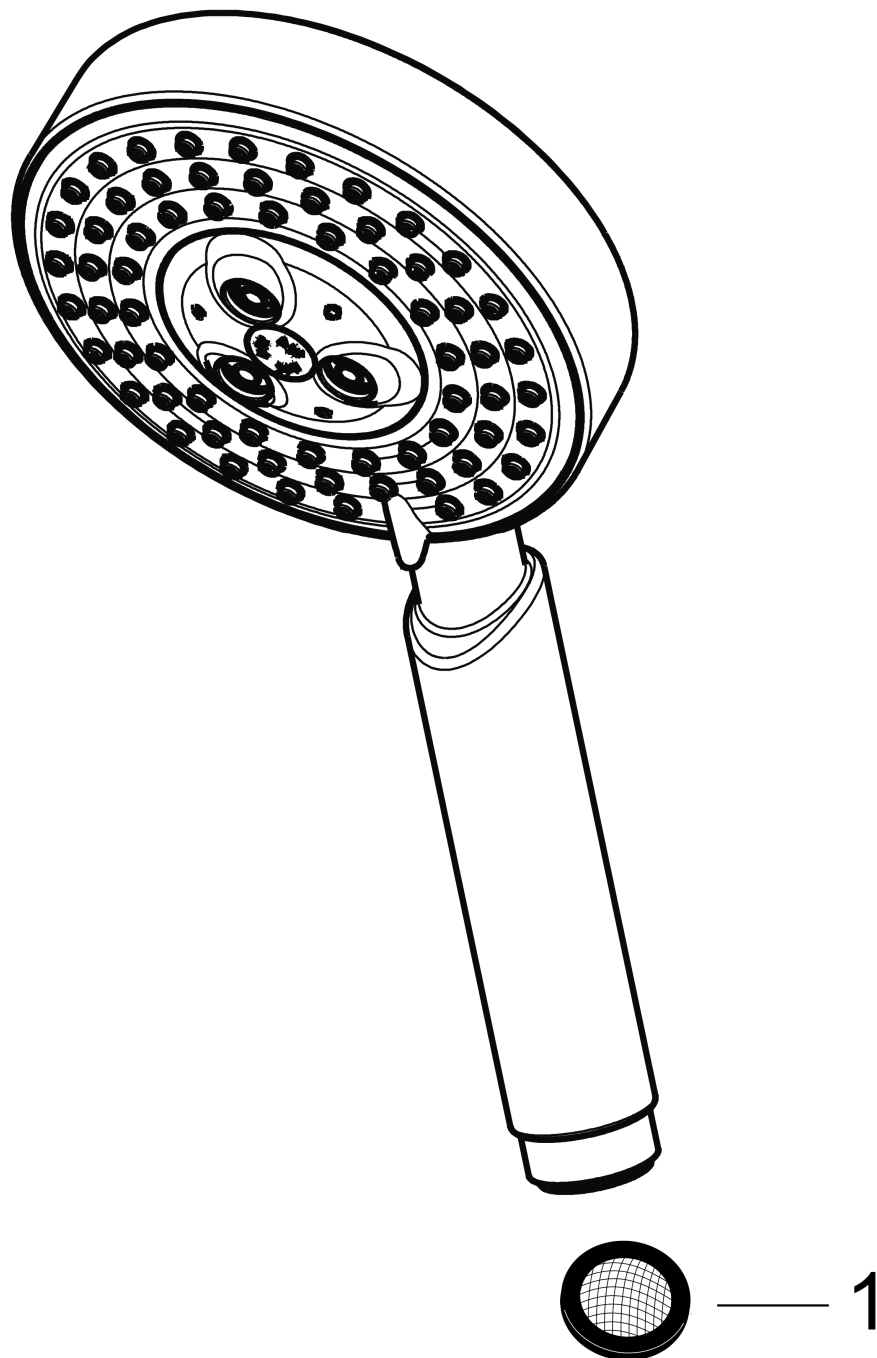

**Raindance S**

**Handshower 100 3-Jet, 2.5 GPM**

Product Finish: **brushed nickel** Part no. : **28504821**

**Description**

**Features**

- Spray modes: RainAir, BalanceAir, Whirl
- 65 no-clog spray channels
- Spray face finish: grey
- Flow: 2.5 GPM (9.5 L/Min)

**Item details**

List Price \$ 315.00

**Technology**

**Compliance**

**Product image**

**Scale drawing**

**Raindance S**  
**Handshower 100 3-Jet, 2.5 GPM**  
Product Finish: **brushed nickel** Part no. : **28504821**

Exploded drawing

Year of production: >07/06

**Raindance S**

**Handshower 100 3-Jet, 2.5 GPM**

Product Finish: **brushed nickel** Part no. : **28504821**

**Spare parts list**

Year of production: >07/06

<b>Pos.</b>	<b>Description</b>	<b>Part no.</b>	<b>Price</b>	<b>PU</b>
1	filter packing	94246000	-	1