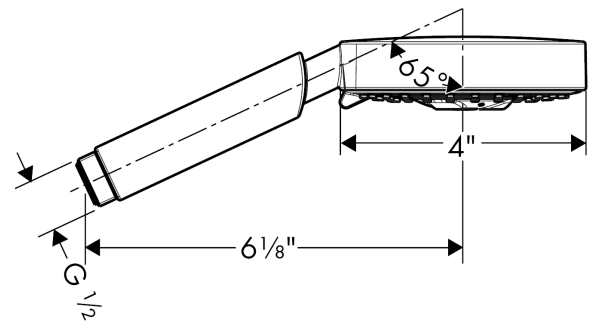

Raindance S

Handshower 100 3-Jet, 2.5 GPM

Product Finish: **chrome** Part no. : **28504001**

Description

Features

- Spray modes: RainAir, BalanceAir, Whirl
- 65 no-clog spray channels
- Spray face finish: grey
- Flow: 2.5 GPM (9.5 L/Min)

Item details

List Price \$ 239.00

Technology

Compliance

Product image

Scale drawing

Raindance S
Handshower 100 3-Jet, 2.5 GPM
Product Finish: **chrome** Part no. : **28504001**

Exploded drawing

Year of production: >07/06

Raindance S

Handshower 100 3-Jet, 2.5 GPM

Product Finish: **chrome** Part no. : **28504001**

Spare parts list

Year of production: >07/06

Pos.	Description	Part no.	Price	PU
1	filter packing	94246000	-	1