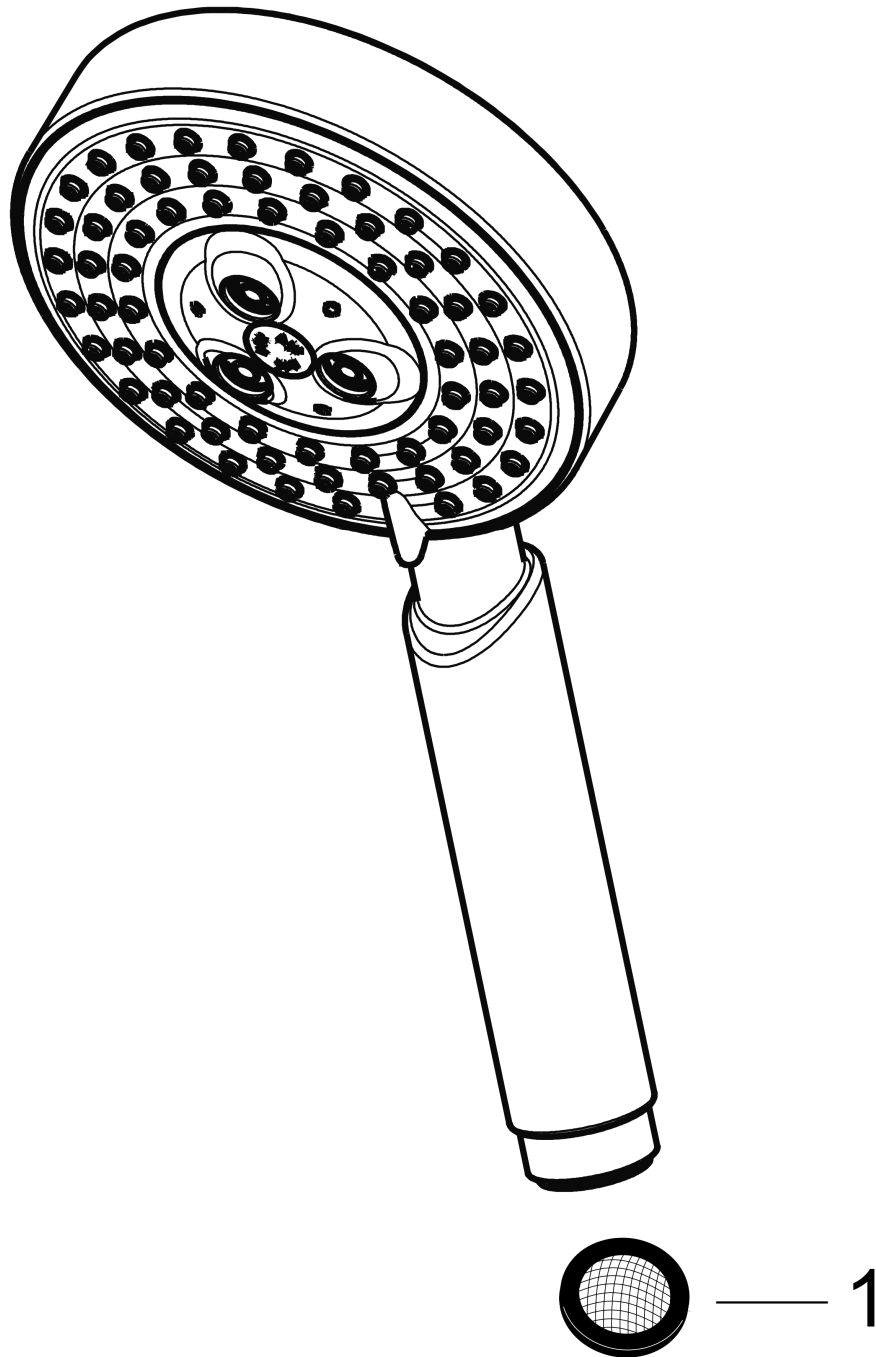

Raindance S

Handshower 100 3-Jet, 2.5 GPM

Product Finish: **chrome** Part no. : **28504001**

Description

Features

- Spray modes: RainAir, BalanceAir, Whirl
- 65 no-clog spray channels
- Spray face finish: grey
- Flow: 2.5 GPM (9.5 L/Min)

Item details

List Price \$ 239.00

Technology

Compliance

Product image

Scale drawing

Raindance S
Handshower 100 3-Jet, 2.5 GPM
Product Finish: **chrome** Part no. : **28504001**

Exploded drawing

Year of production: >07/06

Raindance S

Handshower 100 3-Jet, 2.5 GPM

Product Finish: **chrome** Part no. : **28504001**

Spare parts list

Year of production: >07/06

Pos.	Description	Part no.	Price	PU
1	filter packing	94246000	-	1