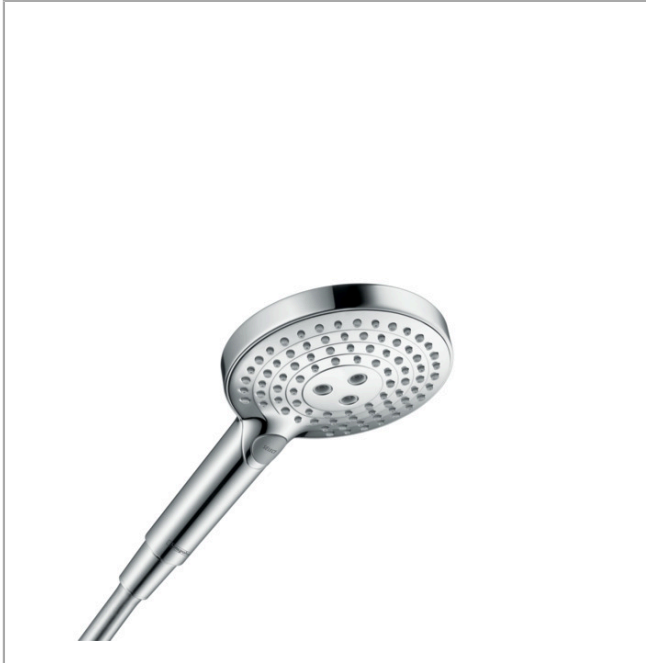

**Raindance Select S**  
**Handshower 120 3-Jet PowderRain, 2.5 GPM**  
 Product Finish: **chrome** Part no. : **26037001**

**Description**

**Features**

- Spray modes: PowderRain, Rain, Whirl
- Select button for comfortable alternation of spray modes
- Spray face finish: easy cleanable plastic spray disc
- Flow: 2.5 GPM (9.5 L/Min)

**Item details**

List Price \$ 197.00

**Technology**

**Compliance**

**Product image**

**Scale drawing**

**Raindance Select S**  
**Handshower 120 3-Jet PowderRain, 2.5 GPM**  
Product Finish: **chrome**    Part no. : **26037001**

Exploded drawing

Year of production: >08/18

**Raindance Select S**  
**Handshower 120 3-Jet PowderRain, 2.5 GPM**  
 Product Finish: **chrome**    Part no. : **26037001**

**Spare parts list**

Year of production: >08/18