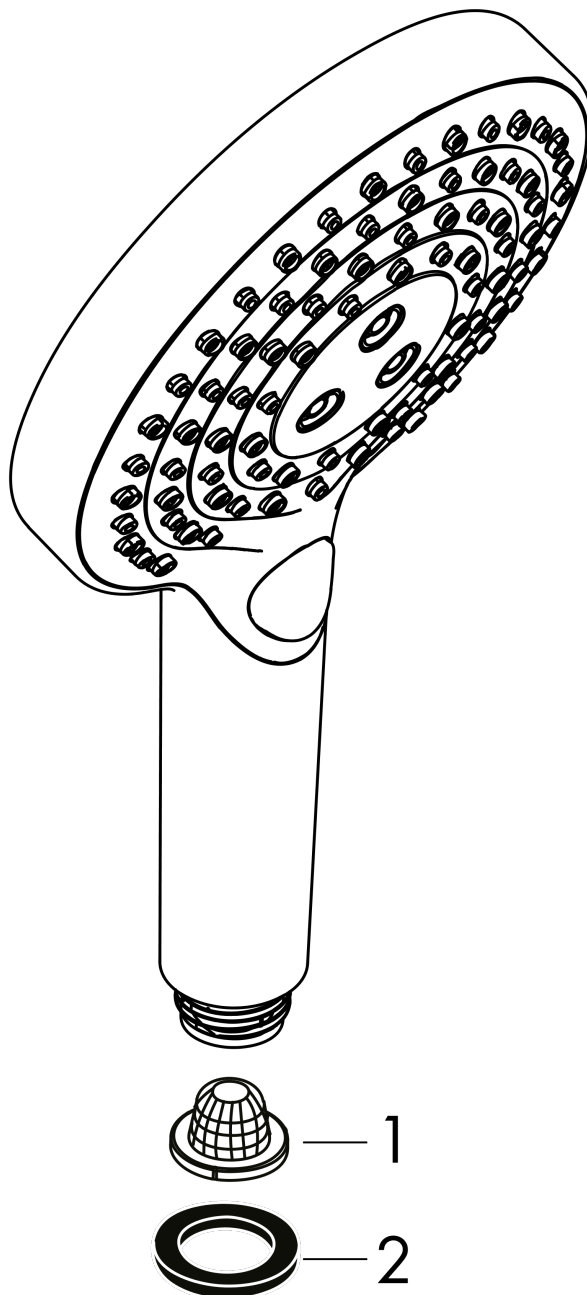

**Raindance Select S**  
**Handshower 120 3-Jet PowderRain, 2.5 GPM**  
 Product Finish: **chrome** Part no. : **26037001**

**Description**

**Features**

- Spray modes: PowderRain, Rain, Whirl
- Select button for comfortable alternation of spray modes
- Spray face finish: easy cleanable plastic spray disc
- Flow: 2.5 GPM (9.5 L/Min)

**Item details**

List Price \$ 197.00

**Technology**

**Compliance**

**Product image**

**Scale drawing**

**Raindance Select S**  
**Handshower 120 3-Jet PowderRain, 2.5 GPM**  
Product Finish: **chrome**    Part no. : **26037001**

Exploded drawing

Year of production: >08/18

**Raindance Select S**  
**Handshower 120 3-Jet PowderRain, 2.5 GPM**  
 Product Finish: **chrome**    Part no. : **26037001**

**Spare parts list**

Year of production: >08/18

<b>Pos.</b>	<b>Description</b>	<b>Part no.</b>	<b>Price</b>	<b>PU</b>
1	seal	98058000	-	1
2	filter	92672000	-	1