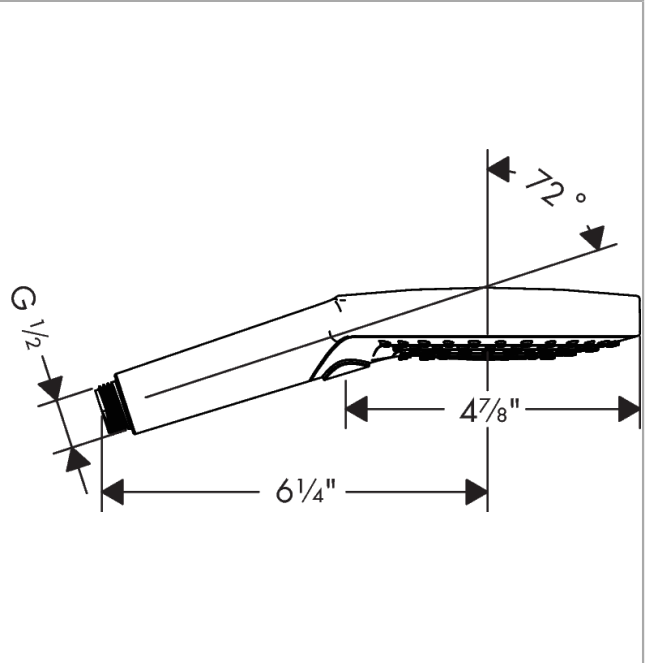

**Raindance Select S**  
**Handshower 120 3-Jet PowderRain, 2.5 GPM**  
 Product Finish: **chrome** Part no. : **26037001**

**Description**

**Features**

- Spray modes: PowderRain, Rain, Whirl
- Select button for comfortable alternation of spray modes
- Spray face finish: easy cleanable plastic spray disc
- Flow: 2.5 GPM (9.5 L/Min)

**Item details**

List Price \$ 197.00

**Technology**

**Compliance**

**Product image**

**Scale drawing**

**Raindance Select S**  
**Handshower 120 3-Jet PowderRain, 2.5 GPM**  
Product Finish: **chrome**    Part no. : **26037001**

Exploded drawing

Year of production: >08/18

**Raindance Select S**  
**Handshower 120 3-Jet PowderRain, 2.5 GPM**  
 Product Finish: **chrome**    Part no. : **26037001**

**Spare parts list**

Year of production: >08/18