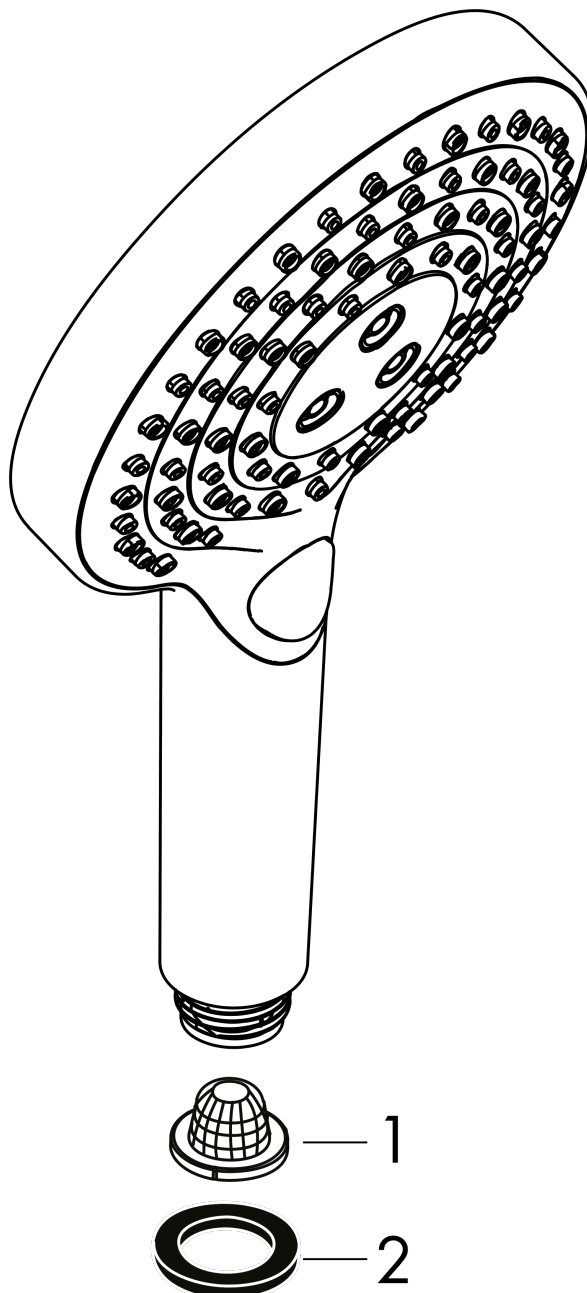

Raindance Select S

Handshower 120 3-Jet PowderRain, 2.5 GPM

Product Finish: **brushed bronze** Part no. : **26037141**

Description

Features

- Spray modes: PowderRain, Rain, Whirl
- Select button for comfortable alternation of spray modes
- Spray face finish: easy cleanable plastic spray disc
- Flow: 2.5 GPM (9.5 L/Min)

Item details

List Price \$ 262.00

Technology

Compliance

Product image

Scale drawing

Raindance Select S
Handshower 120 3-Jet PowderRain, 2.5 GPM
 Product Finish: **brushed bronze** Part no. : **26037141**

Exploded drawing

Year of production: >03/21

Raindance Select S
Handshower 120 3-Jet PowderRain, 2.5 GPM
 Product Finish: **brushed bronze** Part no. : **26037141**

Spare parts list

Year of production: >03/21

Pos.	Description	Part no.	Price	PU
1	filter	92672000	-	1
2	seal	98058000	-	1