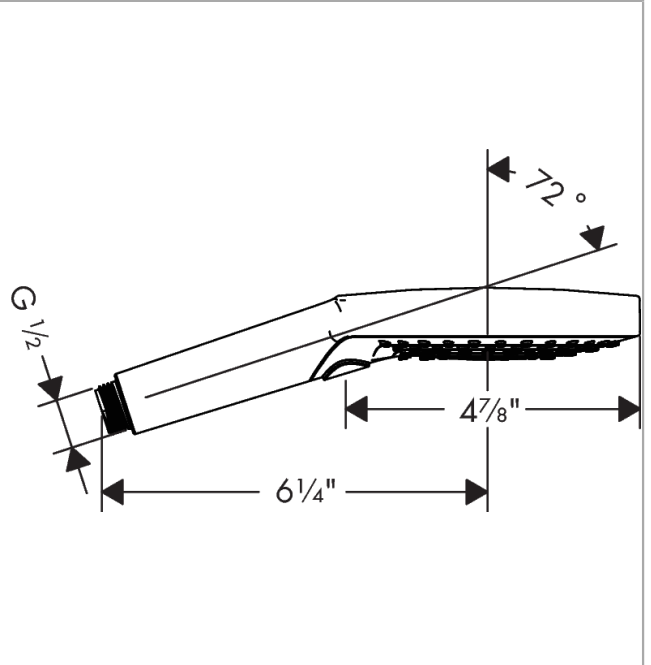

Raindance Select S

Handshower 120 3-Jet PowderRain, 2.5 GPM

Product Finish: **brushed bronze** Part no. : **26037141**

Description

Features

- Spray modes: PowderRain, Rain, Whirl
- Select button for comfortable alternation of spray modes
- Spray face finish: easy cleanable plastic spray disc
- Flow: 2.5 GPM (9.5 L/Min)

Item details

List Price \$ 262.00

Technology

Compliance

Product image

Scale drawing

Raindance Select S
Handshower 120 3-Jet PowderRain, 2.5 GPM
 Product Finish: **brushed bronze** Part no. : **26037141**

Exploded drawing

Year of production: >03/21

Raindance Select S
Handshower 120 3-Jet PowderRain, 2.5 GPM
 Product Finish: **brushed bronze** Part no. : **26037141**

Spare parts list

Year of production: >03/21

Pos.	Description	Part no.	Price	PU
1	filter	92672000	-	1
2	seal	98058000	-	1