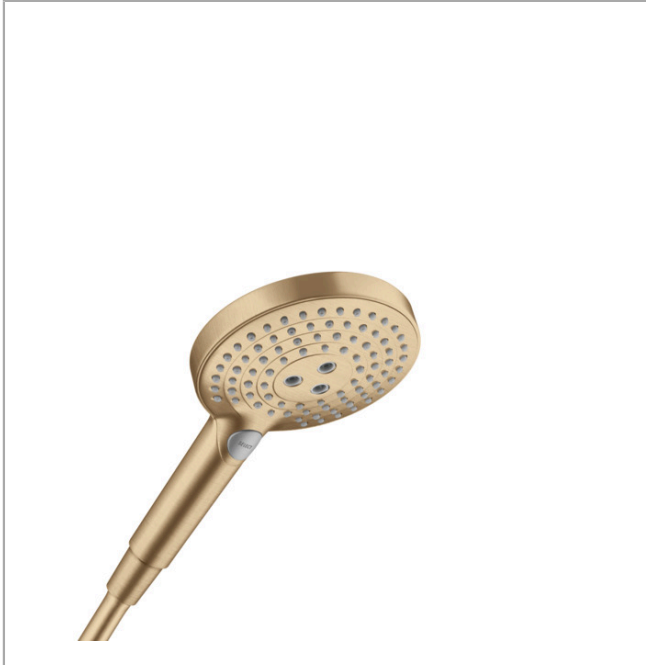

Raindance Select S

Handshower 120 3-Jet PowderRain, 2.5 GPM

Product Finish: **brushed bronze** Part no. : **26037141**

Description

Features

- Spray modes: PowderRain, Rain, Whirl
- Select button for comfortable alternation of spray modes
- Spray face finish: easy cleanable plastic spray disc
- Flow: 2.5 GPM (9.5 L/Min)

Item details

List Price \$ 262.00

Technology

Compliance

Product image

Scale drawing

Raindance Select S
Handshower 120 3-Jet PowderRain, 2.5 GPM
 Product Finish: **brushed bronze** Part no. : **26037141**

Exploded drawing

Year of production: >03/21

Raindance Select S
Handshower 120 3-Jet PowderRain, 2.5 GPM
 Product Finish: **brushed bronze** Part no. : **26037141**

Spare parts list

Year of production: >03/21

Pos.	Description	Part no.	Price	PU
1	filter	92672000	-	1
2	seal	98058000	-	1