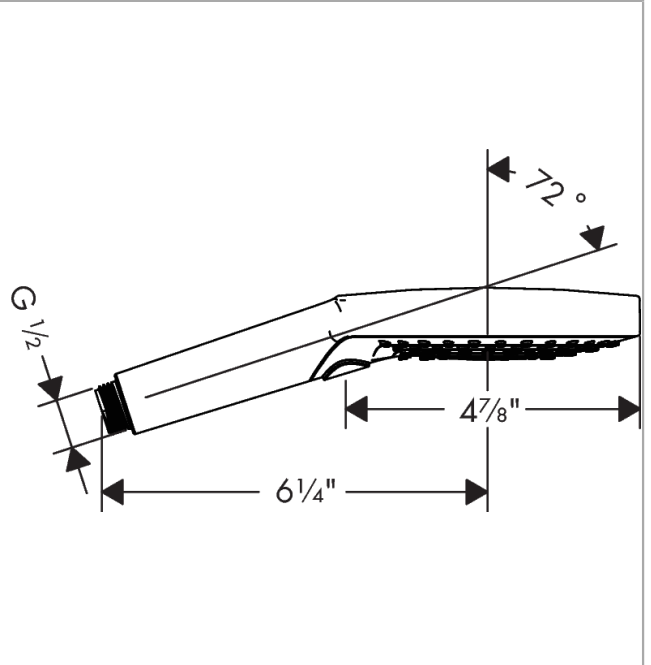

Raindance Select S
Handshower 120 3-Jet PowderRain, 2.5 GPM
 Product Finish: **brushed gold optic** Part no. : **26037251**

Description

Features

- Spray modes: PowderRain, Rain, Whirl
- Select button for comfortable alternation of spray modes
- Spray face finish: easy cleanable plastic spray disc
- Flow: 2.5 GPM (9.5 L/Min)

Item details

List Price \$ 262.00

Technology

Compliance

Product image

Scale drawing

Raindance Select S
Handshower 120 3-Jet PowderRain, 2.5 GPM
Product Finish: **brushed gold optic** Part no. : 26037251

Exploded drawing

Year of production: >03/21

Raindance Select S
Handshower 120 3-Jet PowderRain, 2.5 GPM
 Product Finish: **brushed gold optic** Part no. : **26037251**

Spare parts list

Year of production: >03/21

| Pos. | Description | Part no. | Price | PU |
|------|-------------|----------|-------|----|
| 1 | filter | 92672000 | - | 1 |
| 2 | seal | 98058000 | - | 1 |