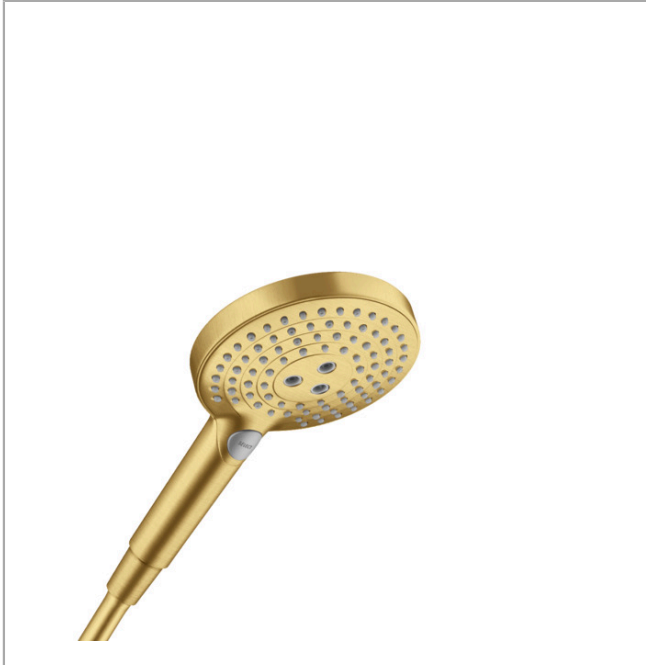

Raindance Select S
Handshower 120 3-Jet PowderRain, 2.5 GPM
 Product Finish: **brushed gold optic** Part no. : **26037251**

Description

Features

- Spray modes: PowderRain, Rain, Whirl
- Select button for comfortable alternation of spray modes
- Spray face finish: easy cleanable plastic spray disc
- Flow: 2.5 GPM (9.5 L/Min)

Item details

List Price \$ 262.00

Technology

Compliance

Product image

Scale drawing

Raindance Select S
Handshower 120 3-Jet PowderRain, 2.5 GPM
Product Finish: **brushed gold optic** Part no. : 26037251

Exploded drawing

Year of production: >03/21

Raindance Select S
Handshower 120 3-Jet PowderRain, 2.5 GPM
 Product Finish: **brushed gold optic** Part no. : **26037251**

Spare parts list

Year of production: >03/21

| Pos. | Description | Part no. | Price | PU |
|------|-------------|----------|-------|----|
| 1 | filter | 92672000 | - | 1 |
| 2 | seal | 98058000 | - | 1 |