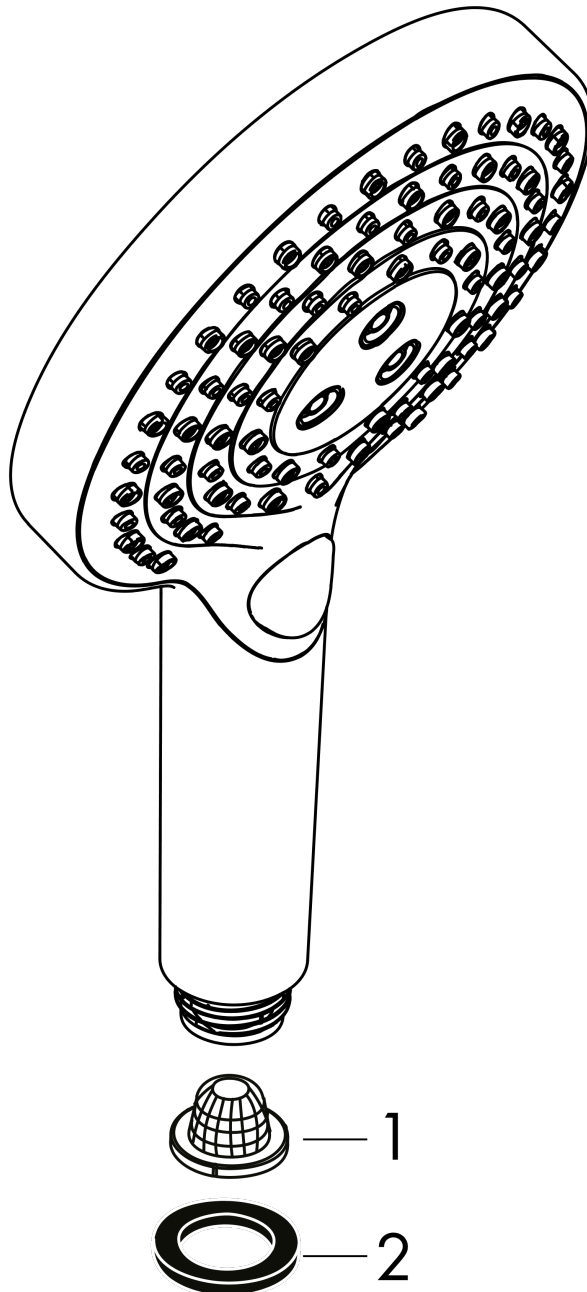

Raindance Select S
Handshower 120 3-Jet PowderRain, 2.5 GPM
 Product Finish: **brushed gold optic** Part no. : **26037251**

Description

Features

- Spray modes: PowderRain, Rain, Whirl
- Select button for comfortable alternation of spray modes
- Spray face finish: easy cleanable plastic spray disc
- Flow: 2.5 GPM (9.5 L/Min)

Item details

List Price \$ 262.00

Technology

Compliance

Product image

Scale drawing

Raindance Select S
Handshower 120 3-Jet PowderRain, 2.5 GPM
Product Finish: **brushed gold optic** Part no. : 26037251

Exploded drawing

Year of production: >03/21

Raindance Select S
Handshower 120 3-Jet PowderRain, 2.5 GPM
 Product Finish: **brushed gold optic** Part no. : **26037251**

Spare parts list

Year of production: >03/21

| Pos. | Description | Part no. | Price | PU |
|------|-------------|----------|-------|----|
| 1 | filter | 92672000 | - | 1 |
| 2 | seal | 98058000 | - | 1 |