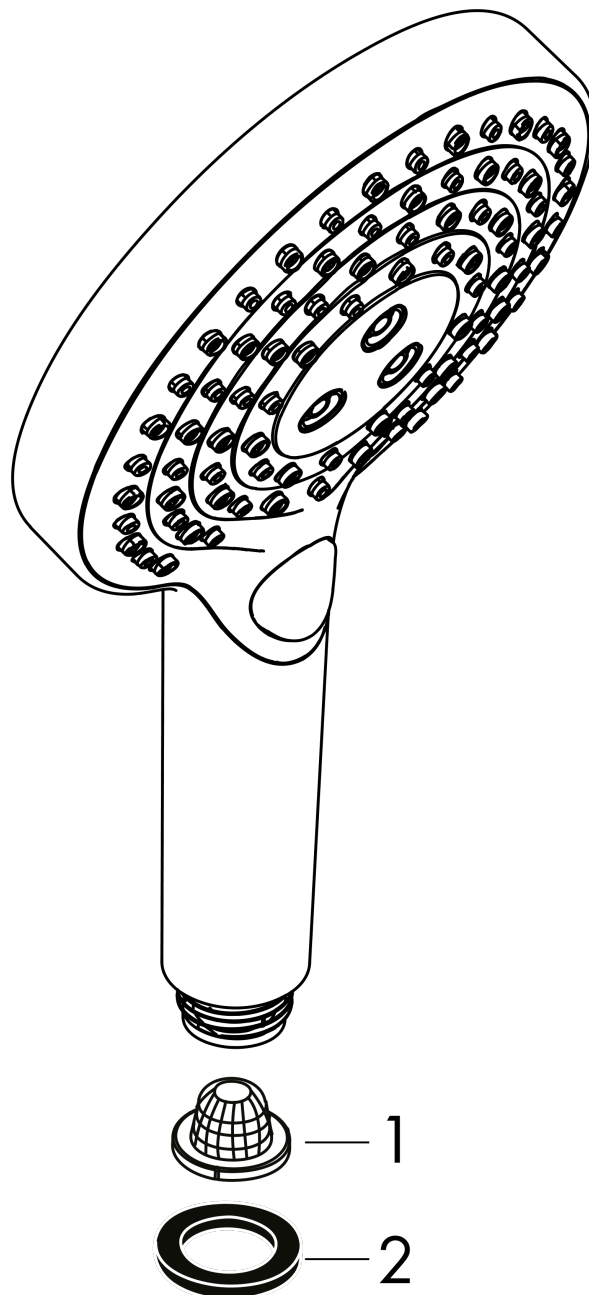

Raindance Select S
Handshower 120 3-Jet PowderRain, 2.5 GPM
 Product Finish: **matte black** Part no. : **26037671**

Description

Features

- Spray modes: PowderRain, Rain, Whirl
- Select button for comfortable alternation of spray modes
- Spray face finish: easy cleanable plastic spray disc
- Flow: 2.5 GPM (9.5 L/Min)

Item details

List Price \$ 262.00

Technology

Compliance

Product image

Scale drawing

Raindance Select S
Handshower 120 3-Jet PowderRain, 2.5 GPM
 Product Finish: **matte black** Part no. : **26037671**

Exploded drawing

Year of production: >06/20

Raindance Select S
Handshower 120 3-Jet PowderRain, 2.5 GPM
 Product Finish: **matte black** Part no. : **26037671**

Spare parts list

Year of production: >06/20

Pos.	Description	Part no.	Price	PU
1	filter	92672000	-	1
2	seal	98058000	-	1