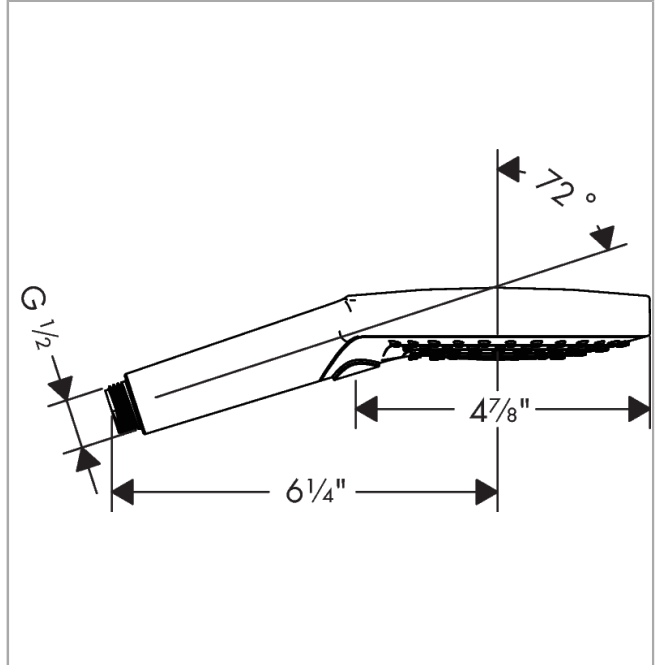

Raindance Select S
Handshower 120 3-Jet PowderRain, 2.5 GPM
 Product Finish: **matte black** Part no. : **26037671**

Description

Features

- Spray modes: PowderRain, Rain, Whirl
- Select button for comfortable alternation of spray modes
- Spray face finish: easy cleanable plastic spray disc
- Flow: 2.5 GPM (9.5 L/Min)

Item details

List Price \$ 262.00

Technology

Compliance

Product image

Scale drawing

Raindance Select S
Handshower 120 3-Jet PowderRain, 2.5 GPM
 Product Finish: **matte black** Part no. : **26037671**

Exploded drawing

Year of production: >06/20

Raindance Select S
Handshower 120 3-Jet PowderRain, 2.5 GPM
 Product Finish: **matte black** Part no. : **26037671**

Spare parts list

Year of production: >06/20

Pos.	Description	Part no.	Price	PU
1	filter	92672000	-	1
2	seal	98058000	-	1