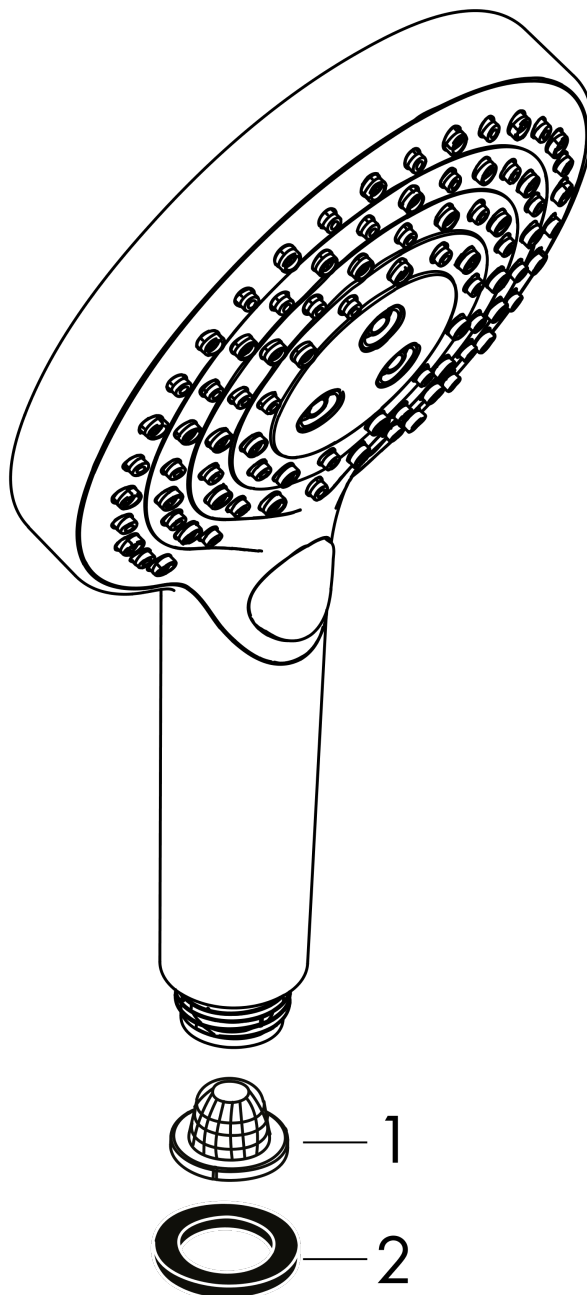

**Raindance Select S**  
**Handshower 120 3-Jet PowderRain, 2.5 GPM**  
 Product Finish: **matte white** Part no. : **26037701**

**Description**

**Features**

- Spray modes: PowderRain, Rain, Whirl
- Select button for comfortable alternation of spray modes
- Spray face finish: easy cleanable plastic spray disc
- Flow: 2.5 GPM (9.5 L/Min)

**Item details**

List Price \$ 262.00

**Technology**

**Compliance**

**Product image**

**Scale drawing**

**Raindance Select S**  
**Handshower 120 3-Jet PowderRain, 2.5 GPM**  
Product Finish: **matte white** Part no. : **26037701**

Exploded drawing

Year of production: >06/20

**Raindance Select S**  
**Handshower 120 3-Jet PowderRain, 2.5 GPM**  
 Product Finish: **matte white**    Part no. : **26037701**

**Spare parts list**

Year of production: >06/20

<b>Pos.</b>	<b>Description</b>	<b>Part no.</b>	<b>Price</b>	<b>PU</b>
1	filter	92672000	-	1
2	seal	98058000	-	1