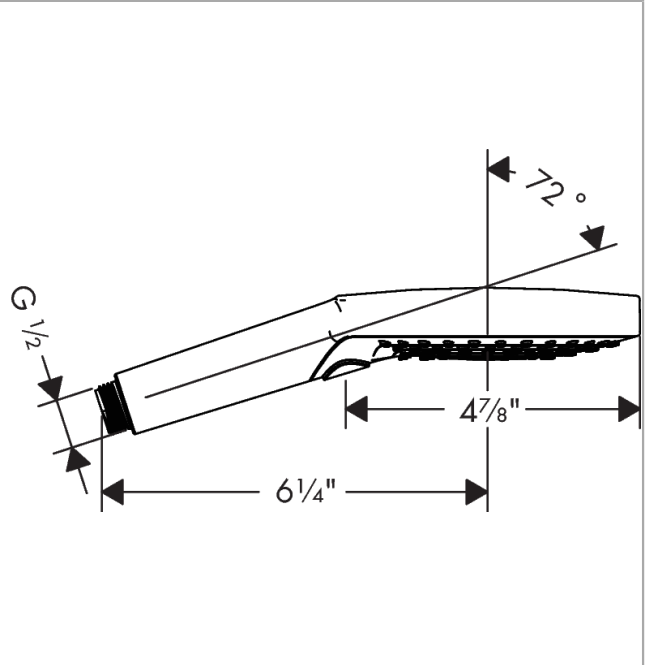

**Raindance Select S**  
**Handshower 120 3-Jet PowderRain, 2.5 GPM**  
 Product Finish: **matte white** Part no. : **26037701**

**Description**

**Features**

- Spray modes: PowderRain, Rain, Whirl
- Select button for comfortable alternation of spray modes
- Spray face finish: easy cleanable plastic spray disc
- Flow: 2.5 GPM (9.5 L/Min)

**Item details**

List Price \$ 262.00

**Technology**

**Compliance**

**Product image**

**Scale drawing**

**Raindance Select S**  
**Handshower 120 3-Jet PowderRain, 2.5 GPM**  
Product Finish: **matte white** Part no. : **26037701**

Exploded drawing

Year of production: >06/20

**Raindance Select S**  
**Handshower 120 3-Jet PowderRain, 2.5 GPM**  
 Product Finish: **matte white**    Part no. : **26037701**

**Spare parts list**

Year of production: >06/20