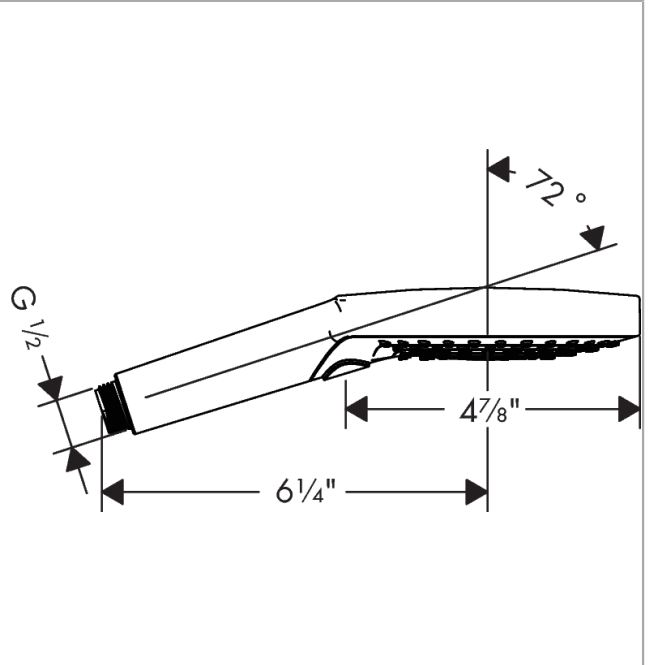

Raindance Select S
Handshower 120 3-Jet PowderRain, 2.5 GPM
 Product Finish: **brushed nickel** Part no. : **26037821**

Description

Features

- Spray modes: PowderRain, Rain, Whirl
- Select button for comfortable alternation of spray modes
- Spray face finish: easy cleanable plastic spray disc
- Flow: 2.5 GPM (9.5 L/Min)

Item details

List Price \$ 262.00

Technology

Compliance

Product image

Scale drawing

Raindance Select S
Handshower 120 3-Jet PowderRain, 2.5 GPM
 Product Finish: **brushed nickel** Part no. : **26037821**

Exploded drawing

Year of production: >08/18

Raindance Select S
Handshower 120 3-Jet PowderRain, 2.5 GPM
 Product Finish: **brushed nickel** Part no. : **26037821**

Spare parts list

Year of production: >08/18

Pos.	Description	Part no.	Price	PU
1	seal	98058000	-	1
2	filter	92672000	-	1