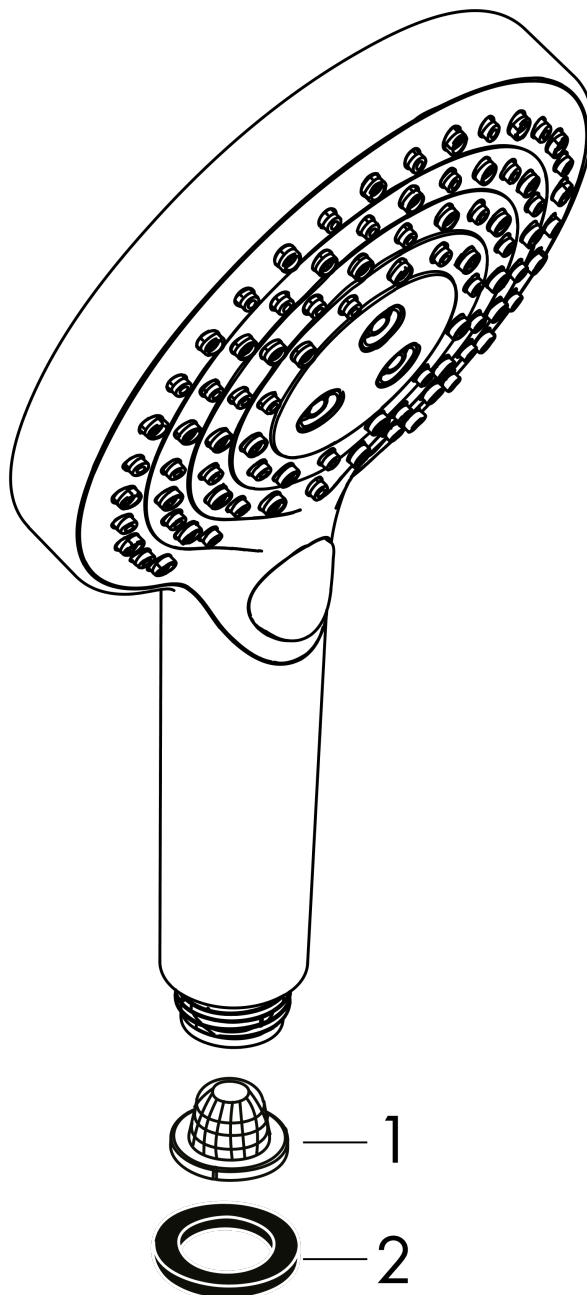

Raindance Select S
Handshower 120 3-Jet PowderRain, 2.5 GPM
 Product Finish: **brushed nickel** Part no. : **26037821**

Description

Features

- Spray modes: PowderRain, Rain, Whirl
- Select button for comfortable alternation of spray modes
- Spray face finish: easy cleanable plastic spray disc
- Flow: 2.5 GPM (9.5 L/Min)

Item details

List Price \$ 262.00

Technology

Compliance

Product image

Scale drawing

Raindance Select S
Handshower 120 3-Jet PowderRain, 2.5 GPM
 Product Finish: **brushed nickel** Part no. : **26037821**

Exploded drawing

Year of production: >08/18

Raindance Select S
Handshower 120 3-Jet PowderRain, 2.5 GPM
 Product Finish: **brushed nickel** Part no. : **26037821**

Spare parts list

Year of production: >08/18

Pos.	Description	Part no.	Price	PU
1	seal	98058000	-	1
2	filter	92672000	-	1