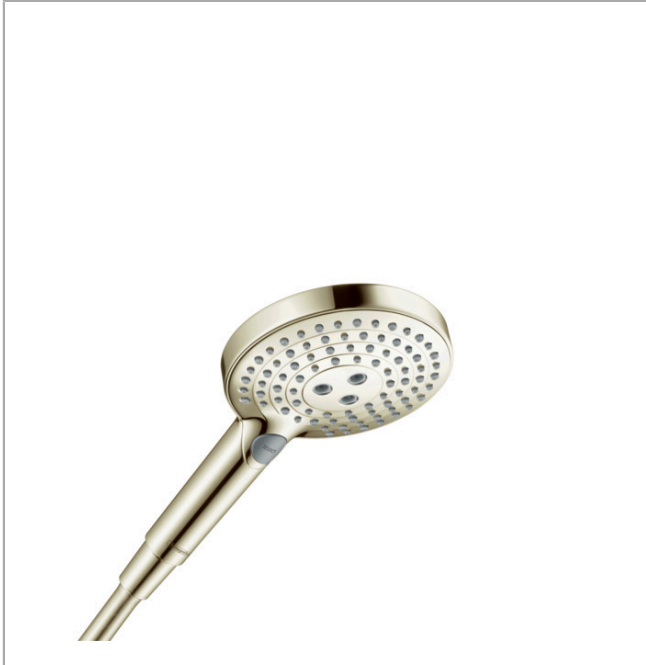

Raindance Select S
Handshower 120 3-Jet PowderRain, 2.5 GPM
 Product Finish: **polished nickel** Part no. : **26037831**

Description

Features

- Spray modes: PowderRain, Rain, Whirl
- Select button for comfortable alternation of spray modes
- Spray face finish: easy cleanable plastic spray disc
- Flow: 2.5 GPM (9.5 L/Min)

Item details

List Price \$ 251.00

Technology

Compliance

Product image

Scale drawing

Raindance Select S
Handshower 120 3-Jet PowderRain, 2.5 GPM
 Product Finish: **polished nickel** Part no. : **26037831**

Exploded drawing

Year of production: >09/20

Raindance Select S
Handshower 120 3-Jet PowderRain, 2.5 GPM
 Product Finish: **polished nickel** Part no. : **26037831**

Spare parts list

Year of production: >09/20

Pos.	Description	Part no.	Price	PU
1	seal	98058000	-	1
2	filter	92672000	-	1