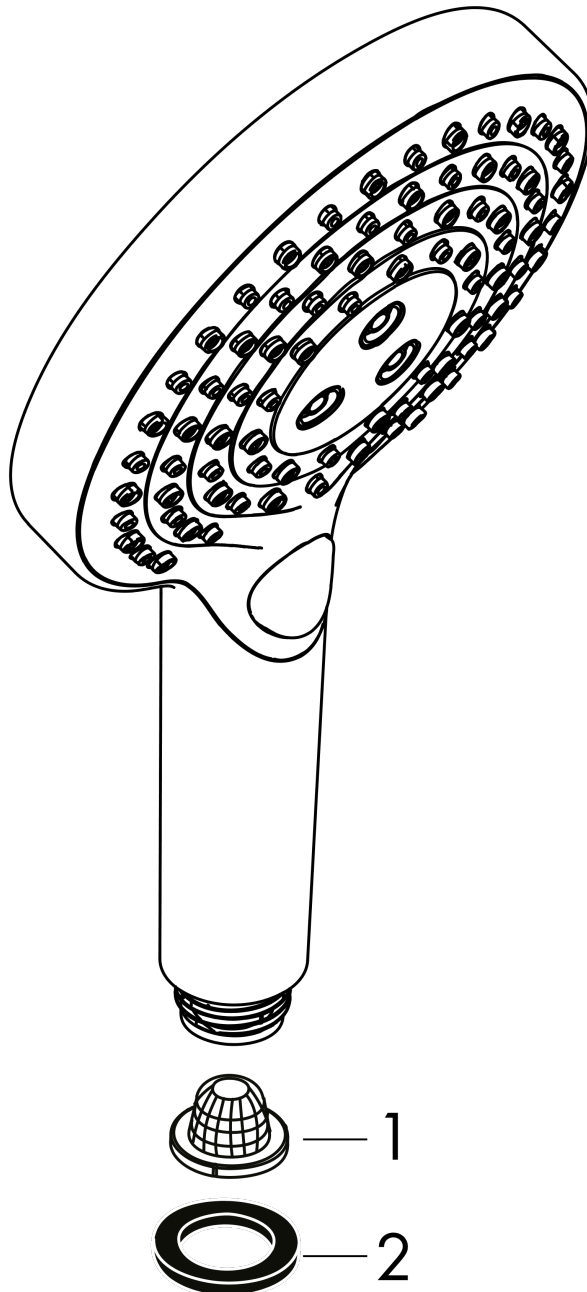

Raindance Select S
Handshower 120 3-Jet PowderRain, 2.5 GPM
 Product Finish: **polished nickel** Part no. : **26037831**

Description

Features

- Spray modes: PowderRain, Rain, Whirl
- Select button for comfortable alternation of spray modes
- Spray face finish: easy cleanable plastic spray disc
- Flow: 2.5 GPM (9.5 L/Min)

Item details

List Price \$ 251.00

Technology

Compliance

Product image

Scale drawing

Raindance Select S
Handshower 120 3-Jet PowderRain, 2.5 GPM
 Product Finish: **polished nickel** Part no. : **26037831**

Exploded drawing

Year of production: >09/20

Raindance Select S
Handshower 120 3-Jet PowderRain, 2.5 GPM
 Product Finish: **polished nickel** Part no. : **26037831**

Spare parts list

Year of production: >09/20

Pos.	Description	Part no.	Price	PU
1	seal	98058000	-	1
2	filter	92672000	-	1