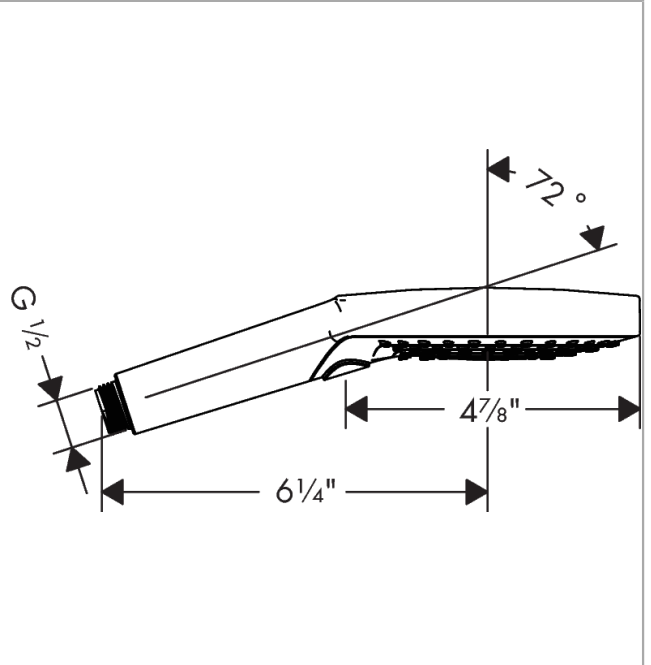

Raindance Select S
Handshower 120 3-Jet PowderRain, 2.5 GPM
 Product Finish: **polished nickel** Part no. : **26037831**

Description

Features

- Spray modes: PowderRain, Rain, Whirl
- Select button for comfortable alternation of spray modes
- Spray face finish: easy cleanable plastic spray disc
- Flow: 2.5 GPM (9.5 L/Min)

Item details

List Price \$ 251.00

Technology

Compliance

Product image

Scale drawing

Raindance Select S
Handshower 120 3-Jet PowderRain, 2.5 GPM
 Product Finish: **polished nickel** Part no. : **26037831**

Exploded drawing

Year of production: >09/20

Raindance Select S
Handshower 120 3-Jet PowderRain, 2.5 GPM
 Product Finish: **polished nickel** Part no. : **26037831**

Spare parts list

Year of production: >09/20

Pos.	Description	Part no.	Price	PU
1	seal	98058000	-	1
2	filter	92672000	-	1