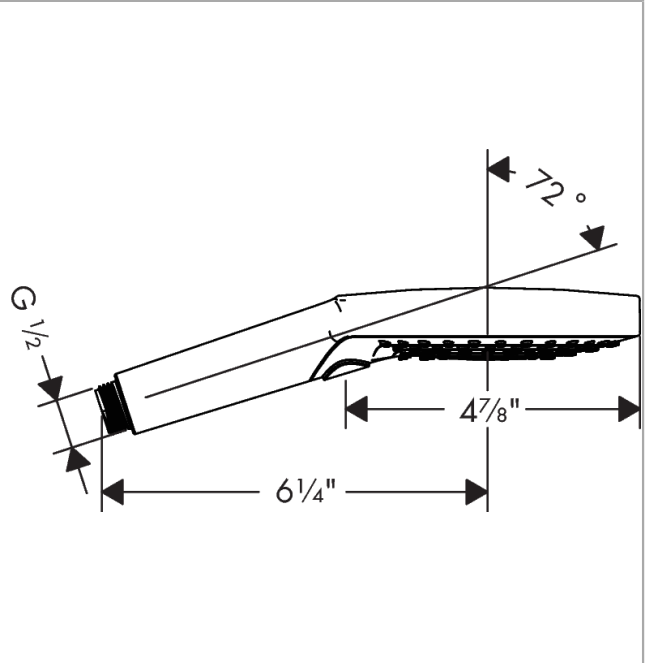

Raindance Select S
Handshower 120 3-Jet PowderRain, 2.5 GPM
 Surface: **brushed black chrome** Part no. : **26037341**

Description

Features

- Spray modes: Rain, Whirl, PowderRain
- Select button for comfortable alternation of spray modes
- Spray face finish: easy cleanable plastic spray disc
- Flow: 2.5 GPM (9.5 L/Min)

Item details

List Price \$ 262.00

Technology

Compliance

Product image

Scale drawing

Raindance Select S
Handshower 120 3-Jet PowderRain, 2.5 GPM
 Surface: **brushed black chrome** Part no. : **26037341**

Exploded drawing

Year of production: >03/21

Raindance Select S
Handshower 120 3-Jet PowderRain, 2.5 GPM
 Surface: **brushed black chrome** Part no. : **26037341**

Spare parts list

Year of production: >**03/21**

Pos.	Description	Part no.	Price	PU
1	filter	92672000	-	1
2	seal	98058000	-	1