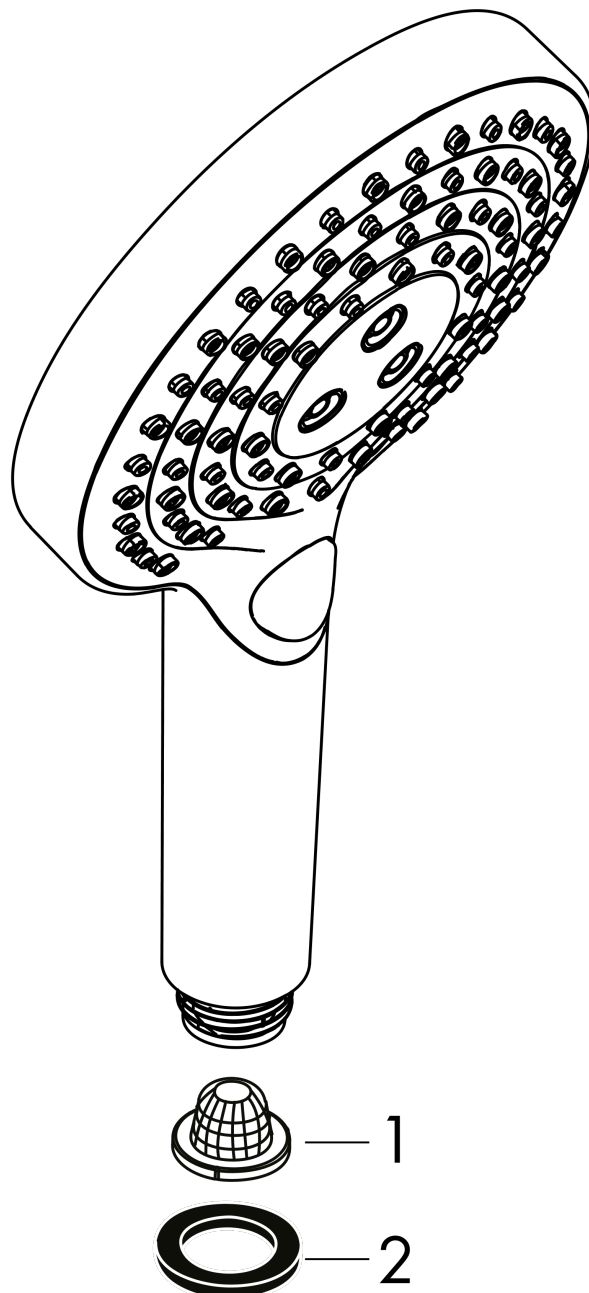

Raindance Select S
Handshower 120 3-Jet PowderRain, 2.5 GPM
 Surface: **brushed black chrome** Part no. : **26037341**

Description

Features

- Spray modes: Rain, Whirl, PowderRain
- Select button for comfortable alternation of spray modes
- Spray face finish: easy cleanable plastic spray disc
- Flow: 2.5 GPM (9.5 L/Min)

Item details

List Price \$ 262.00

Technology

Compliance

Product image

Scale drawing

Raindance Select S
Handshower 120 3-Jet PowderRain, 2.5 GPM
 Surface: **brushed black chrome** Part no. : **26037341**

Exploded drawing

Year of production: >03/21

Raindance Select S
Handshower 120 3-Jet PowderRain, 2.5 GPM
 Surface: **brushed black chrome** Part no. : **26037341**

Spare parts list

Year of production: >**03/21**

Pos.	Description	Part no.	Price	PU
1	filter	92672000	-	1
2	seal	98058000	-	1