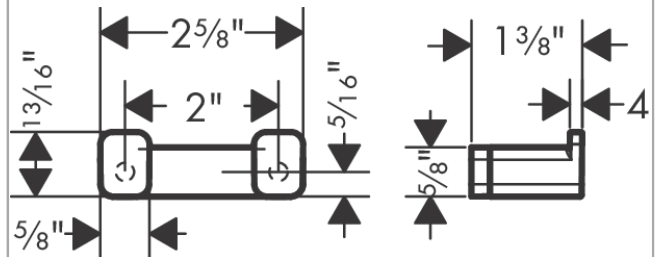

**AddStoris
Dual Towel Hook**

Product Finish: **chrome** Part no. : **41755000**

Description

Features

- Wall-mounted
- Metal
- With mounting material
- Concealed fastening
- Diameter of drilled hole: 6 mm

Item details

List Price \$ 72.00

Product image

Scale drawing

AddStoris
Dual Towel Hook
Product Finish: chrome

Part no. : 41755000

Exploded drawing

Year of production: >04/21

AddStoris

Dual Towel Hook

Product Finish: **chrome** Part no. : **41755000**

Spare parts list

Year of production: >**04/21**

Pos.	Description	Part no.	Price	PU
1	hollow set screw M5x6	94810000	-	1