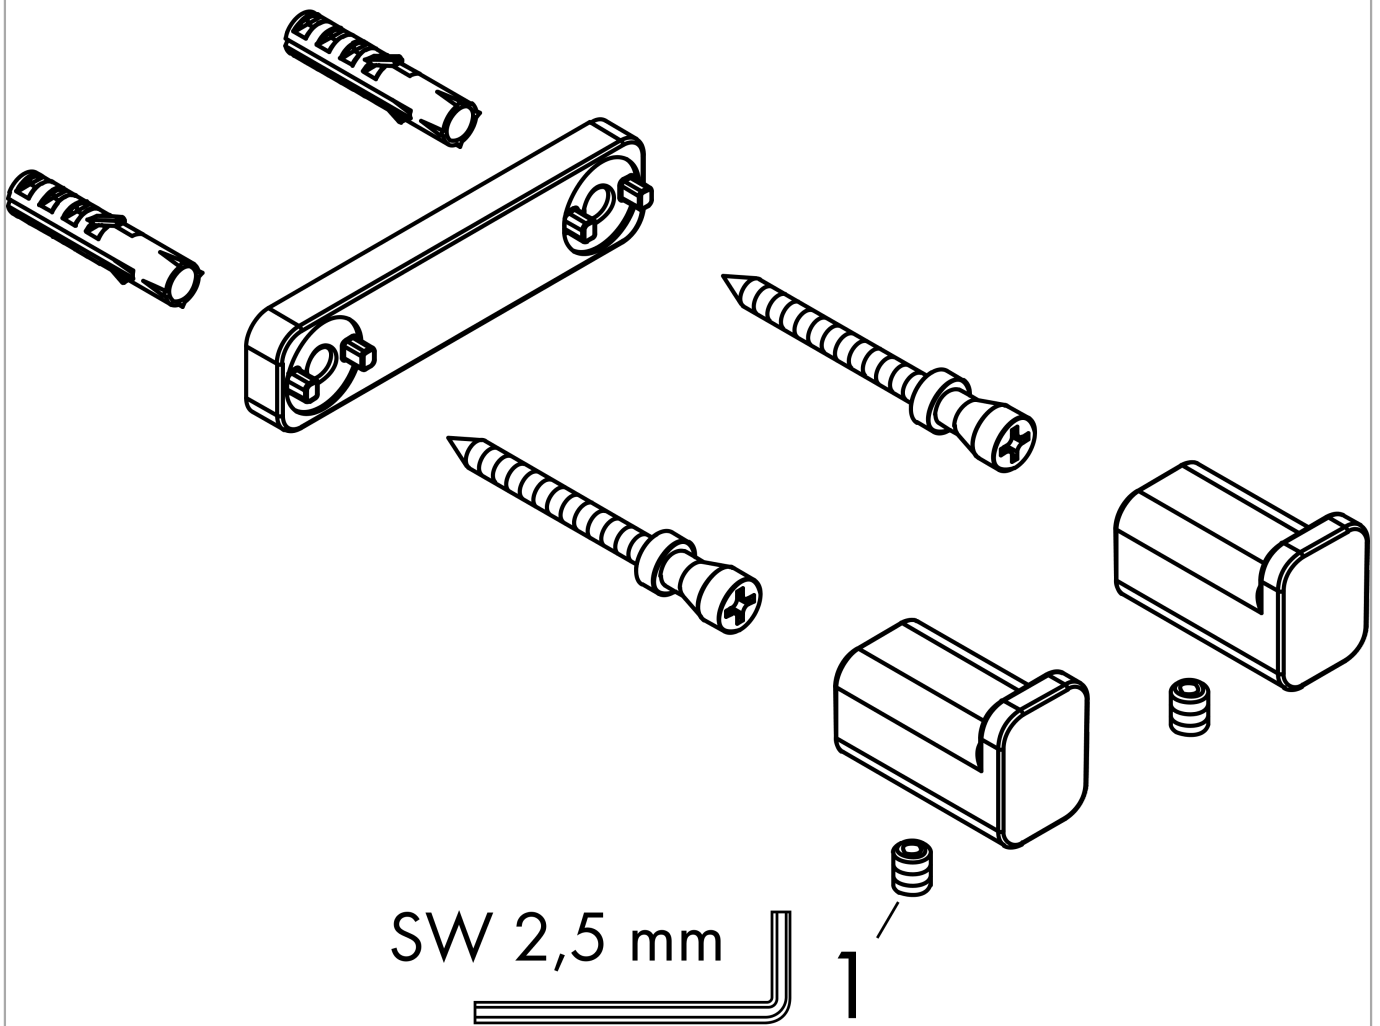

**AddStoris
Dual Towel Hook**

Product Finish: **chrome** Part no. : **41755000**

Description

Features

- Wall-mounted
- Metal
- With mounting material
- Concealed fastening
- Diameter of drilled hole: 6 mm

Item details

List Price \$ 72.00

Product image

Scale drawing

AddStoris
Dual Towel Hook
Product Finish: chrome

Part no. : 41755000

Exploded drawing

Year of production: >04/21

AddStoris

Dual Towel Hook

Product Finish: **chrome** Part no. : **41755000**

Spare parts list

Year of production: >**04/21**

Pos.	Description	Part no.	Price	PU
1	hollow set screw M5x6	94810000	-	1