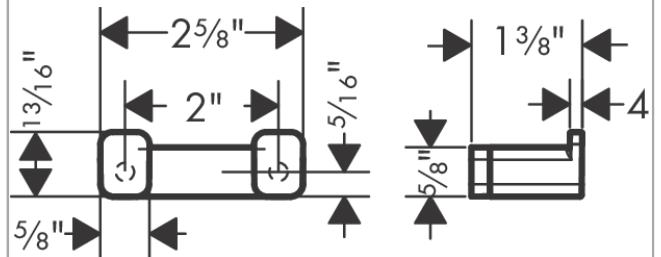

**AddStoris
Dual Towel Hook**

Product Finish: **brushed black chrome** Part no. : **41755340**

Description

Features

- Wall-mounted
- Metal
- With mounting material
- Concealed fastening
- Diameter of drilled hole: 6 mm

Item details

List Price \$ 95.00

Product image

Scale drawing

AddStoris
Dual Towel Hook
 Product Finish: **brushed black chrome** Part no. : **41755340**

Exploded drawing

Year of production: >04/21

AddStoris

Dual Towel Hook

Product Finish: **brushed black chrome** Part no. : **41755340**

Spare parts list

Year of production: >04/21

Pos.	Description	Part no.	Price	PU
1	hollow set screw M5x6	94810000	-	1