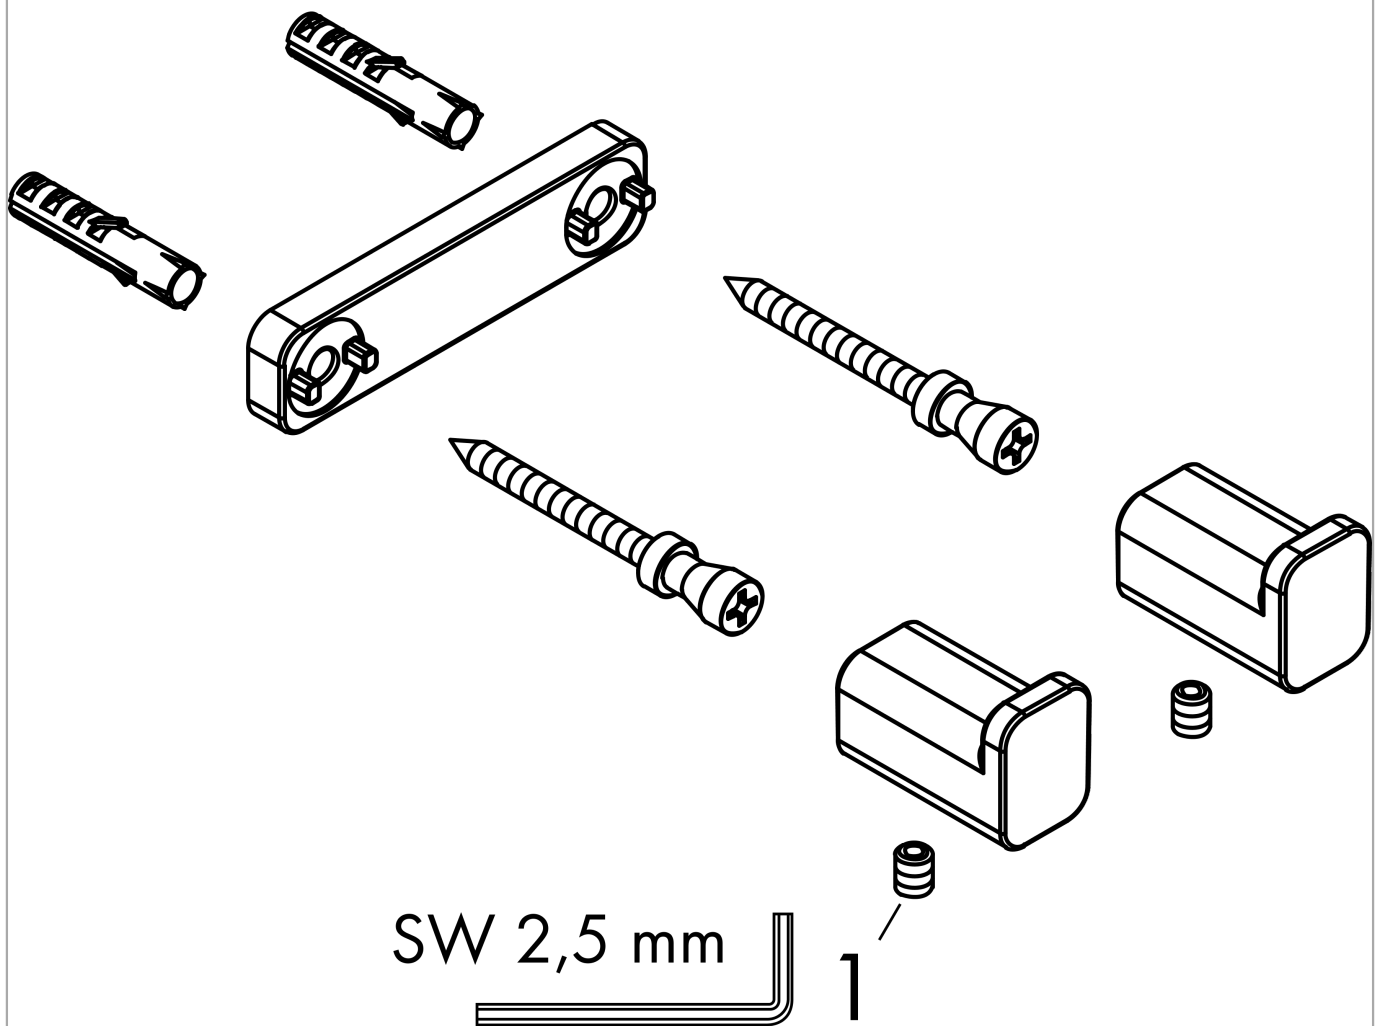

**AddStoris
Dual Towel Hook**

Product Finish: **brushed black chrome** Part no. : **41755340**

Description

Features

- Wall-mounted
- Metal
- With mounting material
- Concealed fastening
- Diameter of drilled hole: 6 mm

Item details

List Price \$ 95.00

Product image

Scale drawing

AddStoris
Dual Towel Hook
 Product Finish: **brushed black chrome** Part no. : **41755340**

Exploded drawing

Year of production: >04/21

AddStoris

Dual Towel Hook

Product Finish: **brushed black chrome** Part no. : **41755340**

Spare parts list

Year of production: >04/21

Pos.	Description	Part no.	Price	PU
1	hollow set screw M5x6	94810000	-	1