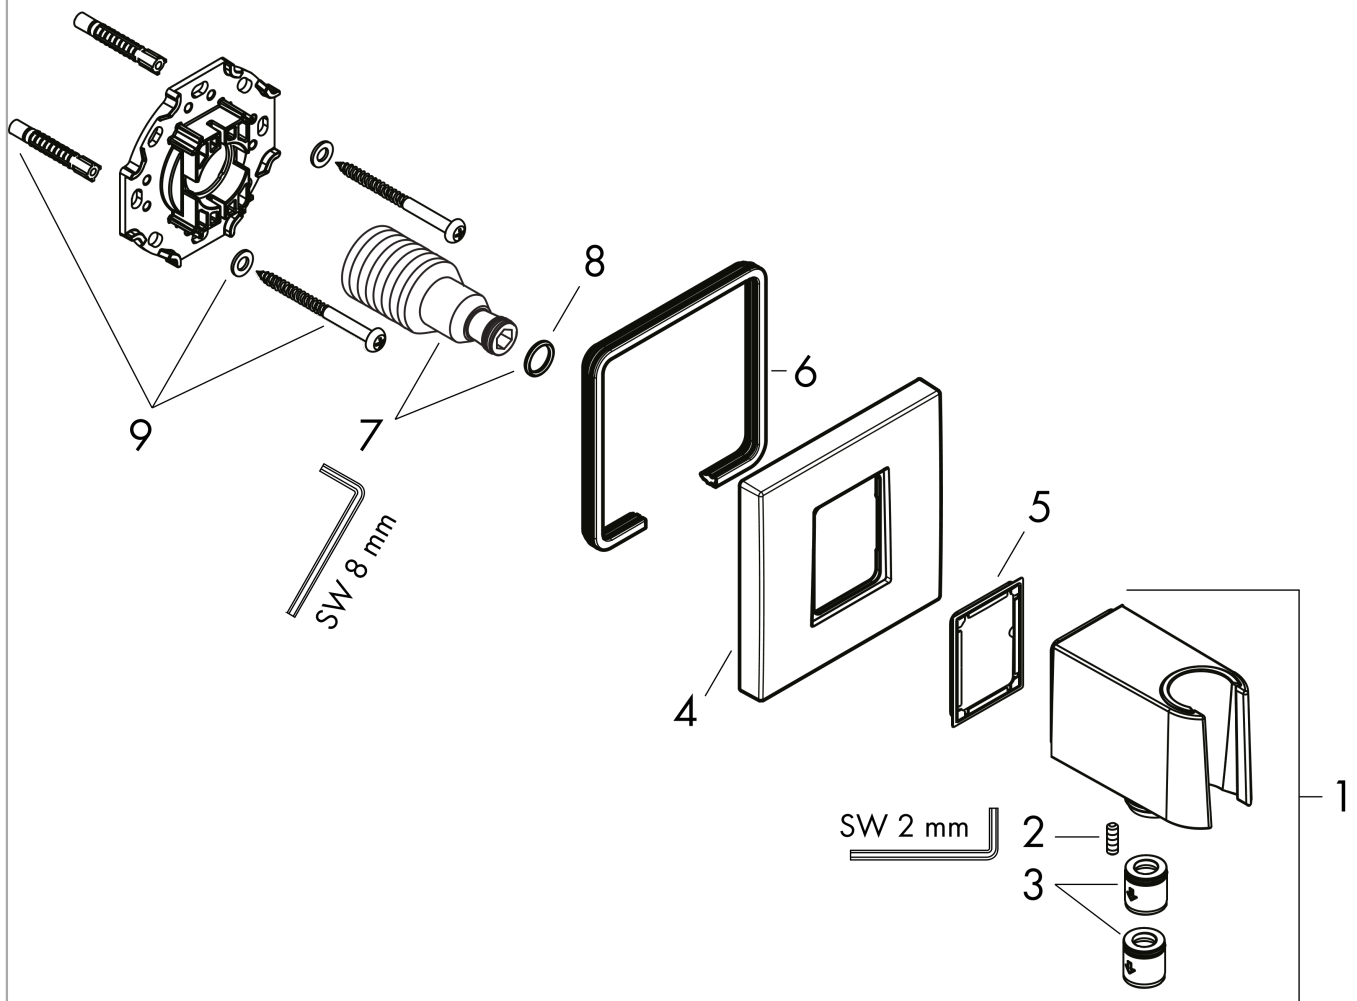

FixFit E

Wall Outlet with Handshower Holder

Product Finish: **brushed bronze** Part no. : **26889141**

Description

Features

- Consists of: Wall connector, Escutcheon
- Version: plastic housing with internal water supply made of plastic
- All Hansgrohe hand showers
- Wall-mounted
- Connection type: 1/2" NPT, 3/4" NPT

Item details

List Price \$ 202.00

Compliance

Product image

Scale drawing

FixFit E

Wall Outlet with Handshower Holder

Product Finish: **brushed bronze** Part no. : **26889141**

Exploded drawing

Year of production: >01/23

FixFit E

Wall Outlet with Handshower Holder

Product Finish: **brushed bronze** Part no. : **26889141**

Spare parts list

Year of production: >01/23

Pos.	Description	Part no.	Price	PU
1	shower holder, assy	94695140	-	1
2	null	93841000	-	1
3	set of non return valves DW 15	94074000	-	1
4	escutcheon	94693140	-	1
5	seal	94694000	-	1
6	seal	97530000	-	1
7	-	98933001	-	1
8	O-ring 11x2	98127000	-	1
9	mounting set	96179000	-	1