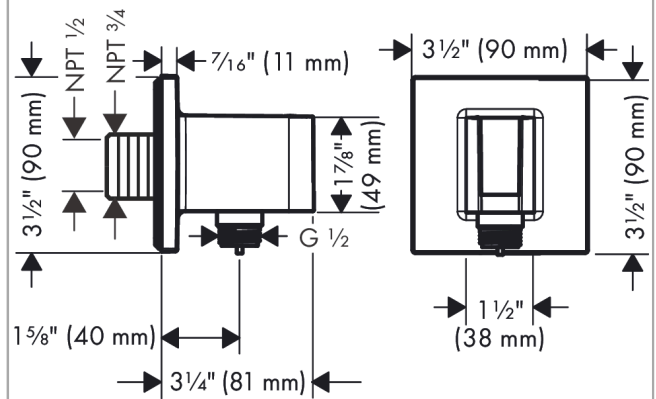

FixFit E

Wall Outlet with Handshower Holder

Product Finish: **brushed bronze** Part no. : **26889141**

Description

Features

- Consists of: Wall connector, Escutcheon
- Version: plastic housing with internal water supply made of plastic
- All Hansgrohe hand showers
- Wall-mounted
- Connection type: 1/2" NPT, 3/4" NPT

Item details

List Price \$ 202.00

Compliance

Product image

Scale drawing

FixFit E

Wall Outlet with Handshower Holder

Product Finish: **brushed bronze** Part no. : **26889141**

Exploded drawing

Year of production: >01/23

FixFit E

Wall Outlet with Handshower Holder

Product Finish: **brushed bronze** Part no. : **26889141**

Spare parts list

Year of production: >01/23

Pos.	Description	Part no.	Price	PU
1	shower holder, assy	94695140	-	1
2	null	93841000	-	1
3	set of non return valves DW 15	94074000	-	1
4	escutcheon	94693140	-	1
5	seal	94694000	-	1
6	seal	97530000	-	1
7	-	98933001	-	1
8	O-ring 11x2	98127000	-	1
9	mounting set	96179000	-	1