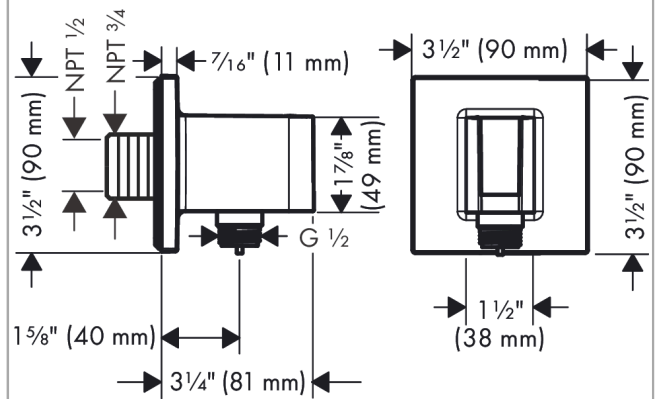

##### Features

- Consists of: Wall connector, Escutcheon
- Version: plastic housing with internal water supply made of plastic
- All Hansgrohe hand showers
- Wall-mounted
- Connection type: 1/2" NPT, 3/4" NPT

#### Scale drawing

**FixFit E**

**Wall Outlet with Handshower Holder**

Product Finish: **matte white** Part no. : **26889701**

**Exploded drawing**

Year of production: >01/23