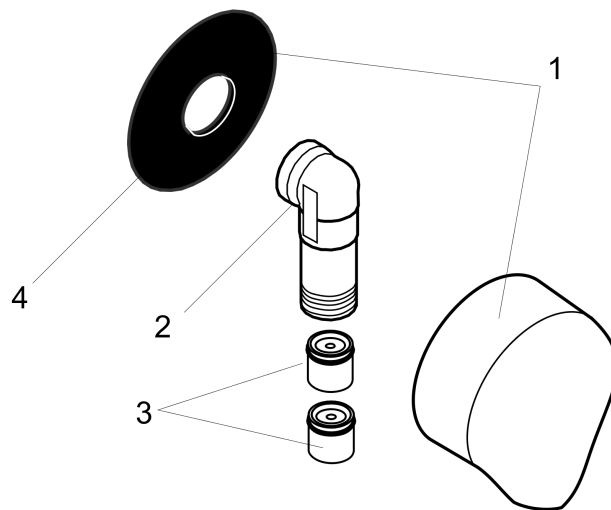

**FixFit**

**Wall Outlet with Check Valves**

Product Finish: **brushed nickel**

Part no. : **27458823**

**Description**

**Features**

- 1/2" NPT
- For shower hoses with a conical nut

**Item details**

List Price

\$ 110.00

**Compliance**

**Product image**

**Scale drawing**

**FixFit**

**Wall Outlet with Check Valves**

Product Finish: **brushed nickel**

Part no. : **27458823**

**Exploded drawing**

Year of production: >03/07

**FixFit**

**Wall Outlet with Check Valves**

Product Finish: **brushed nickel**

Part no. : **27458823**

**Spare parts list**

Year of production: >03/07

Pos.	Description	Part no.	Price	PU
1	cover	97454820	-	1
2	connection angel	98531001	-	1
3	set of non return valves DW 15	94074000	-	1
4	support element	98557000	-	1