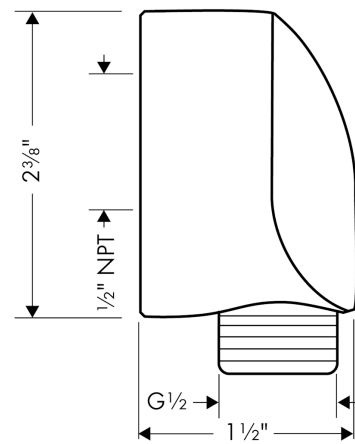

FixFit

Wall Outlet with Check Valves

Product Finish: **brushed nickel**

Part no. : **27458823**

Description

Features

- 1/2" NPT
- For shower hoses with a conical nut

Item details

List Price

$ 110.00

Compliance

Product image

Scale drawing