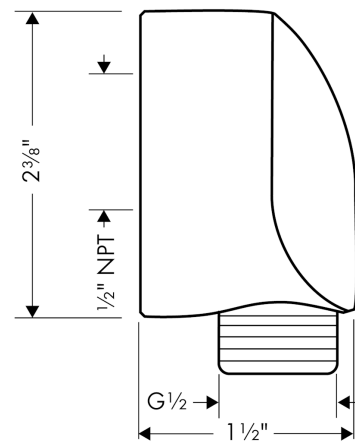

**FixFit**

**Wall Outlet with Check Valves**

Product Finish: **chrome** Part no. : **27458003**

**Description**

**Features**

- 1/2" NPT
- For shower hoses with a conical nut

**Item details**

List Price \$ 83.00

**Compliance**

**Product image**

**Scale drawing**

**FixFit**

**Wall Outlet with Check Valves**

Product Finish: **chrome** Part no. : **27458003**

**Exploded drawing**

Year of production: >03/07

**FixFit**

**Wall Outlet with Check Valves**

Product Finish: **chrome** Part no. : **27458003**

**Spare parts list**

Year of production: >03/07

Pos.	Description	Part no.	Price	PU
1	cover	97454000	-	1
2	connection angel	98531001	-	1
3	set of non return valves DW 15	94074000	-	1
4	support element	98557000	-	1