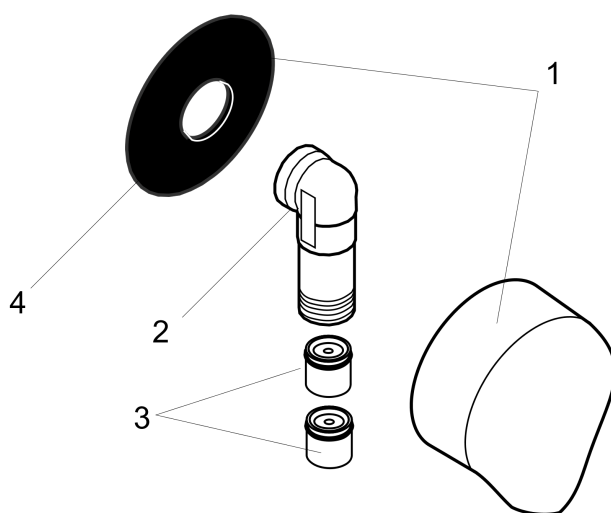

**FixFit**

**Wall Outlet with Check Valves**

Product Finish: **chrome** Part no. : **27458003**

**Description**

**Features**

- 1/2" NPT
- For shower hoses with a conical nut

**Item details**

List Price \$ 83.00

**Compliance**

**Product image**

**Scale drawing**

**FixFit**

**Wall Outlet with Check Valves**

Product Finish: **chrome** Part no. : **27458003**

**Exploded drawing**

Year of production: >03/07

**FixFit**

**Wall Outlet with Check Valves**

Product Finish: **chrome** Part no. : **27458003**

**Spare parts list**

Year of production: >03/07

Pos.	Description	Part no.	Price	PU
1	cover	97454000	-	1
2	connection angel	98531001	-	1
3	set of non return valves DW 15	94074000	-	1
4	support element	98557000	-	1