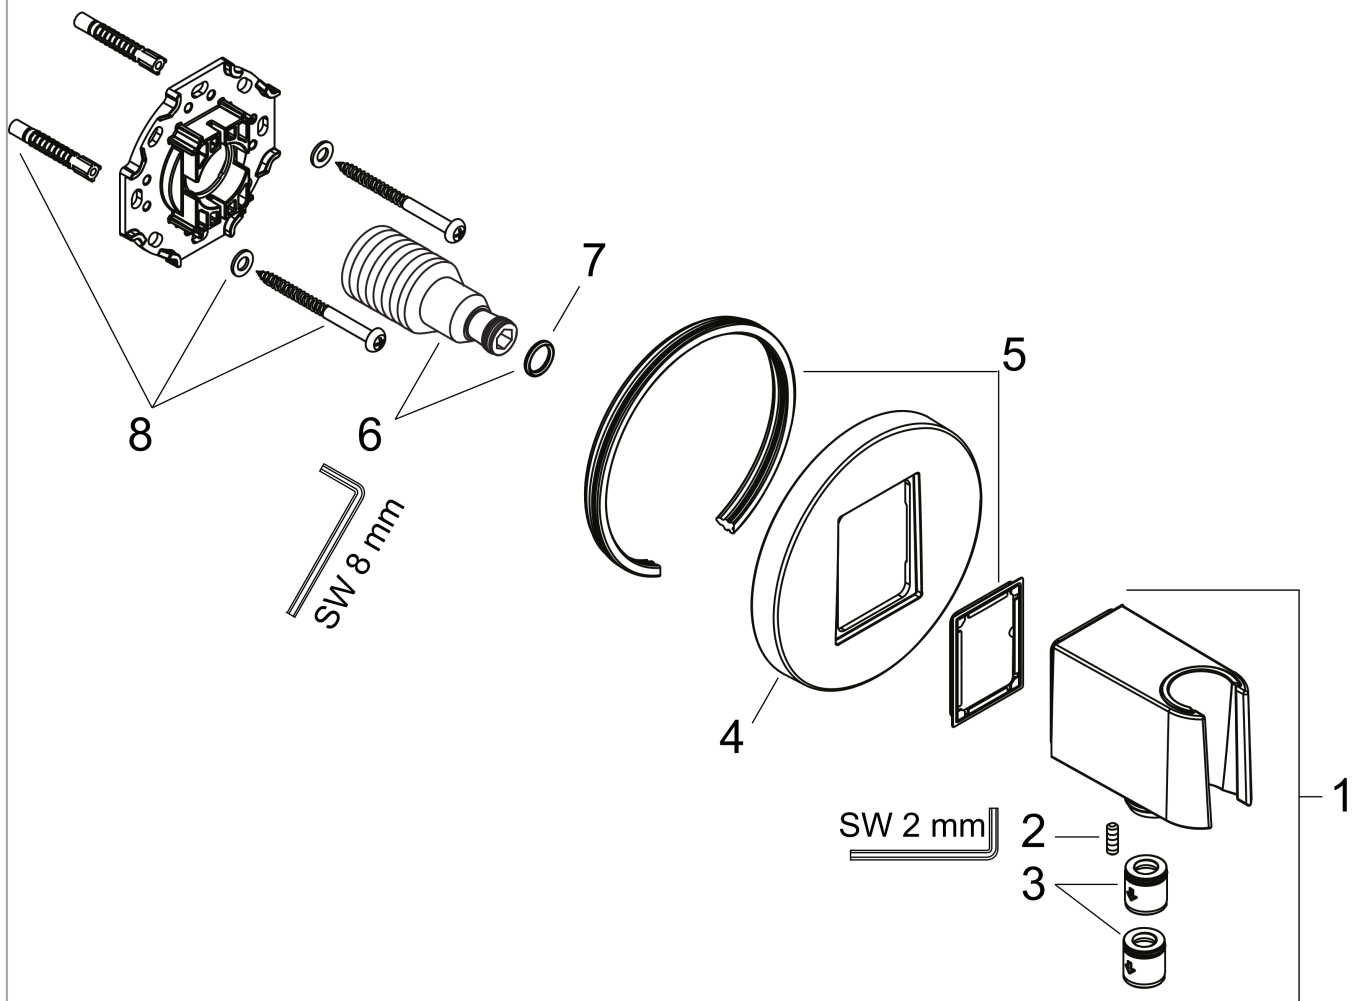

FixFit S

Wall Outlet with Handshower Holder

Product Finish: **brushed bronze** Part no. : **26888141**

Description

Features

- Consists of: Wall connector, Escutcheon
- Version: plastic housing with internal water supply made of plastic
- All Hansgrohe hand showers
- Wall-mounted
- Connection type: 1/2" NPT, 3/4" NPT

Item details

List Price \$ 202.00

Compliance

Product image

Scale drawing

FixFit S

Wall Outlet with Handshower Holder

Product Finish: **brushed bronze** Part no. : **26888141**

Exploded drawing

Year of production: >06/22

FixFit S

Wall Outlet with Handshower Holder

Product Finish: **brushed bronze** Part no. : **26888141**

Spare parts list

Year of production: >06/22

Pos.	Description	Part no.	Price	PU
1	shower holder, assy	94695140	-	1
2	null	93841000	-	1
3	set of non return valves DW 15	94074000	-	1
4	escutcheon	94696140	-	1
5	seal	94694000	-	1
6	-	98933001	-	1
7	O-ring 11x2	98127000	-	1
8	mounting set	96179000	-	1