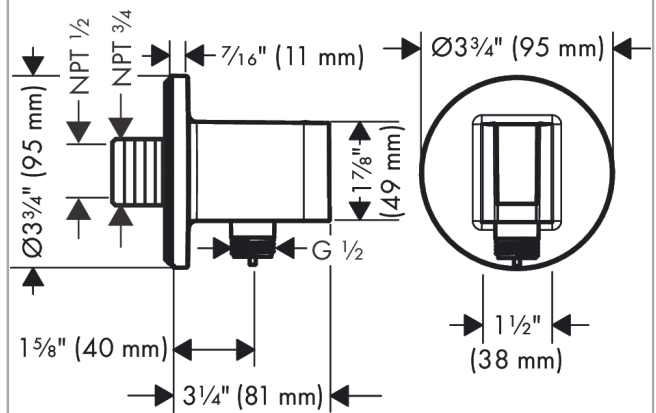

FixFit S

Wall Outlet with Handshower Holder

Product Finish: **brushed bronze** Part no. : **26888141**

Description

Features

- Consists of: Wall connector, Escutcheon
- Version: plastic housing with internal water supply made of plastic
- All Hansgrohe hand showers
- Wall-mounted
- Connection type: 1/2" NPT, 3/4" NPT

Item details

List Price \$ 202.00

Compliance

Product image

Scale drawing

FixFit S

Wall Outlet with Handshower Holder

Product Finish: **brushed bronze** Part no. : **26888141**

Exploded drawing

Year of production: >06/22

FixFit S

Wall Outlet with Handshower Holder

Product Finish: **brushed bronze** Part no. : **26888141**

Spare parts list

Year of production: >06/22

Pos.	Description	Part no.	Price	PU
1	shower holder, assy	94695140	-	1
2	null	93841000	-	1
3	set of non return valves DW 15	94074000	-	1
4	escutcheon	94696140	-	1
5	seal	94694000	-	1
6	-	98933001	-	1
7	O-ring 11x2	98127000	-	1
8	mounting set	96179000	-	1