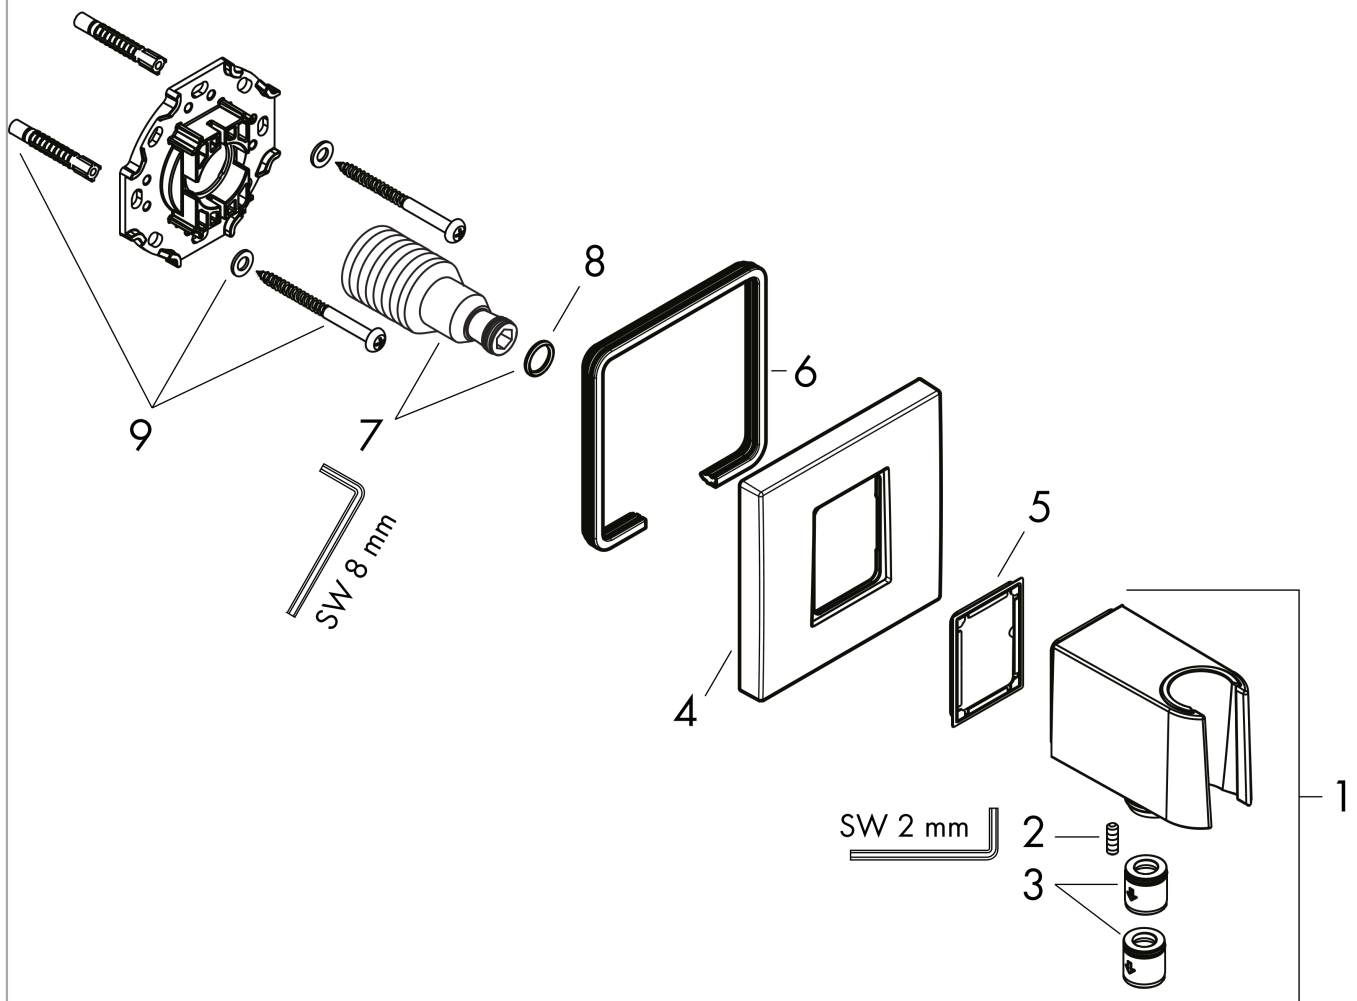

FixFit E

Wall Outlet with Handshower Holder

Product Finish: **matte black** Part no. : **26889671**

Description

Features

- Consists of: Wall connector, Escutcheon
- Version: plastic housing with internal water supply made of plastic
- All Hansgrohe hand showers
- Wall-mounted
- Connection type: 1/2" NPT, 3/4" NPT

Item details

List Price \$ 202.00

Compliance

Product image

Scale drawing

FixFit E

Wall Outlet with Handshower Holder

Product Finish: **matte black** Part no. : **26889671**

Exploded drawing

Year of production: >01/23

FixFit E

Wall Outlet with Handshower Holder

Product Finish: **matte black** Part no. : **26889671**

Spare parts list

Year of production: >01/23

Pos.	Description	Part no.	Price	PU
1	shower holder, assy	94695670	-	1
2	null	93841000	-	1
3	set of non return valves DW 15	94074000	-	1
4	escutcheon	94693670	-	1
5	seal	94694000	-	1
6	seal	97530000	-	1
7	-	98933001	-	1
8	O-ring 11x2	98127000	-	1
9	mounting set	96179000	-	1