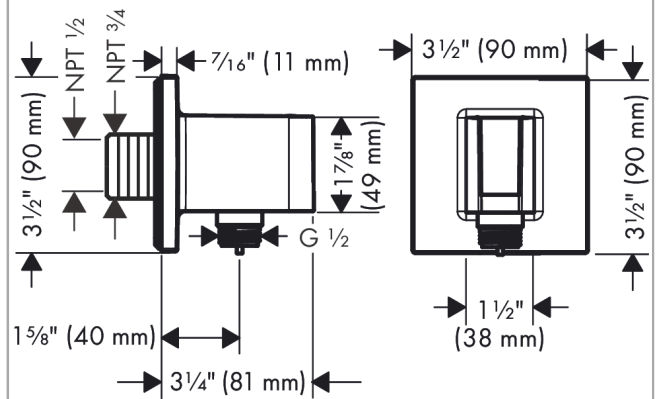

FixFit E

Wall Outlet with Handshower Holder

Product Finish: **matte black** Part no. : **26889671**

Description

Features

- Consists of: Wall connector, Escutcheon
- Version: plastic housing with internal water supply made of plastic
- All Hansgrohe hand showers
- Wall-mounted
- Connection type: 1/2" NPT, 3/4" NPT

Item details

List Price \$ 202.00

Compliance

Product image

Scale drawing

FixFit E

Wall Outlet with Handshower Holder

Product Finish: **matte black** Part no. : **26889671**

Exploded drawing

Year of production: >01/23

FixFit E

Wall Outlet with Handshower Holder

Product Finish: **matte black** Part no. : **26889671**

Spare parts list

Year of production: >01/23

Pos.	Description	Part no.	Price	PU
1	shower holder, assy	94695670	-	1
2	null	93841000	-	1
3	set of non return valves DW 15	94074000	-	1
4	escutcheon	94693670	-	1
5	seal	94694000	-	1
6	seal	97530000	-	1
7	-	98933001	-	1
8	O-ring 11x2	98127000	-	1
9	mounting set	96179000	-	1