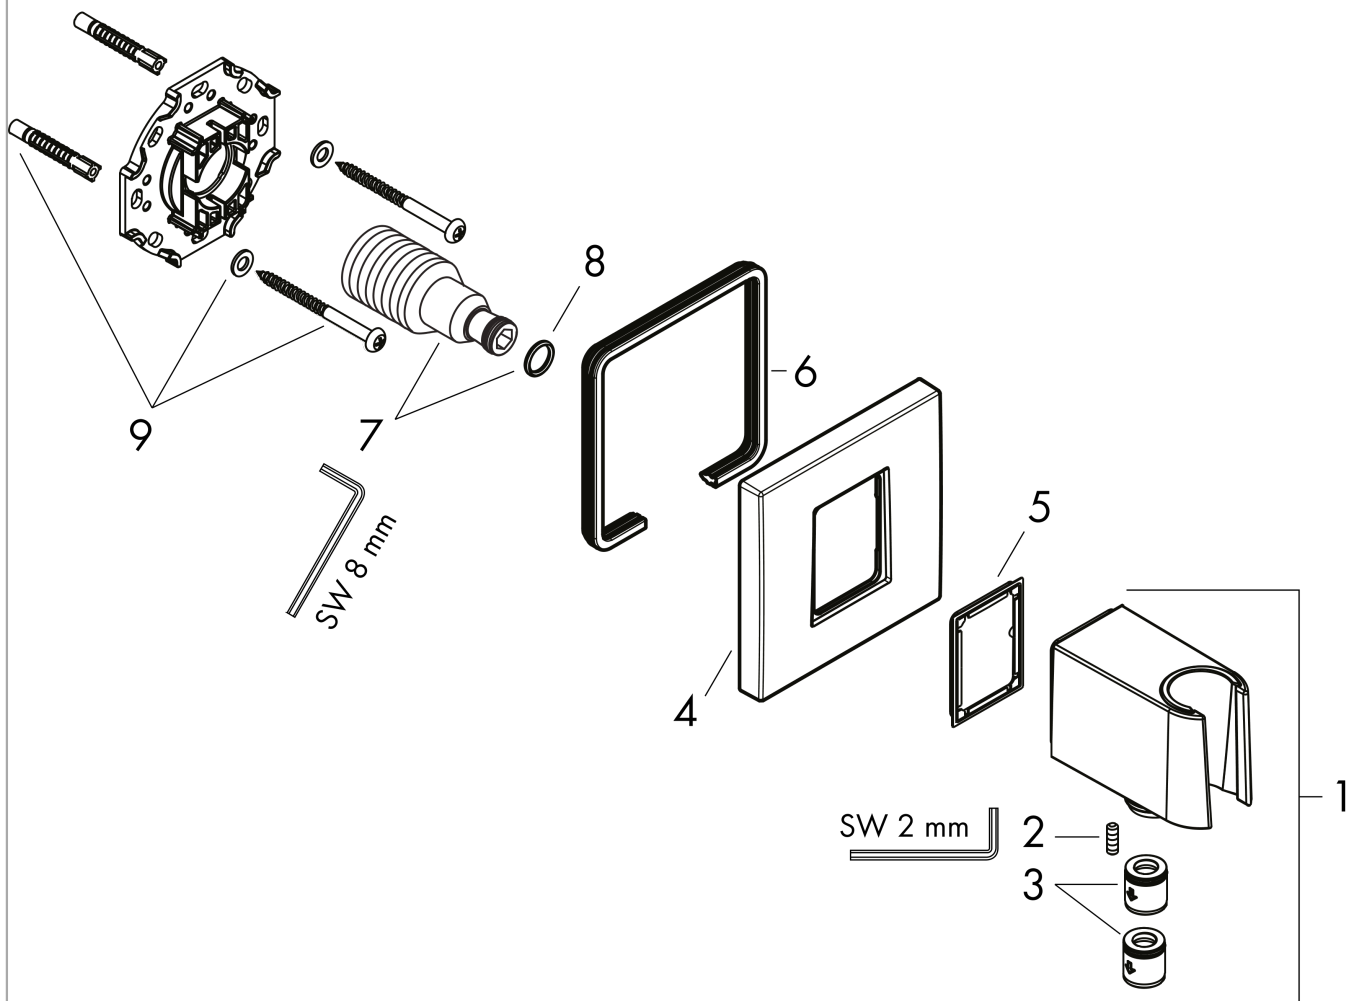

FixFit E

Wall Outlet with Handshower Holder

Product Finish: **brushed black chrome**

Part no. : **26889341**

Description

Features

- Consists of: Wall connector, Escutcheon
- Version: plastic housing with internal water supply made of plastic
- All Hansgrohe hand showers
- Wall-mounted
- Connection type: 1/2" NPT, 3/4" NPT

Item details

List Price

\$ 202.00

Compliance

Product image

Scale drawing

FixFit E

Wall Outlet with Handshower Holder

Product Finish: **brushed black chrome**

Part no. : **26889341**

Exploded drawing

Year of production: >01/23

FixFit E

Wall Outlet with Handshower Holder

Product Finish: **brushed black chrome**

Part no. : **26889341**

Spare parts list

Year of production: >01/23

Pos.	Description	Part no.	Price	PU
1	shower holder, assy	94695340	-	1
2	null	93841000	-	1
3	set of non return valves DW 15	94074000	-	1
4	escutcheon	94693340	-	1
5	seal	94694000	-	1
6	seal	97530000	-	1
7	-	98933001	-	1
8	O-ring 11x2	98127000	-	1
9	mounting set	96179000	-	1