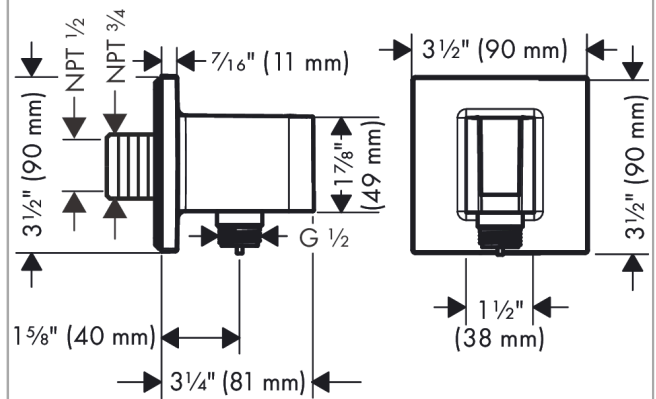

FixFit E

Wall Outlet with Handshower Holder

Product Finish: **brushed black chrome**

Part no. : **26889341**

Description

Features

- Consists of: Wall connector, Escutcheon
- Version: plastic housing with internal water supply made of plastic
- All Hansgrohe hand showers
- Wall-mounted
- Connection type: 1/2" NPT, 3/4" NPT

Item details

List Price

\$ 202.00

Compliance

Product image

Scale drawing

FixFit E

Wall Outlet with Handshower Holder

Product Finish: **brushed black chrome**

Part no. : **26889341**

Exploded drawing

Year of production: >01/23

FixFit E

Wall Outlet with Handshower Holder

Product Finish: **brushed black chrome**

Part no. : **26889341**