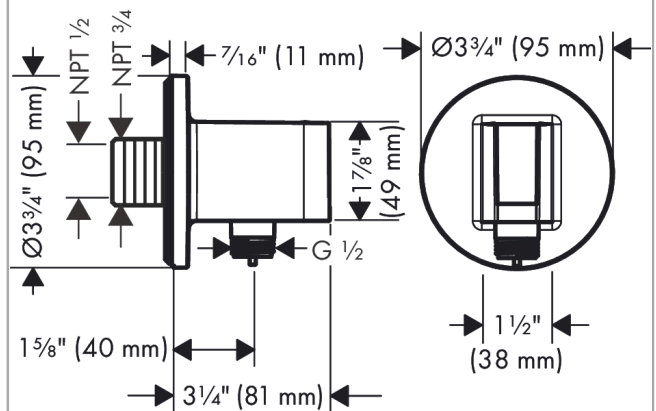

FixFit S

Wall Outlet with Handshower Holder

Product Finish: **matte black** Part no. : **26888671**

Description

Features

- Consists of: Wall connector, Escutcheon
- Version: plastic housing with internal water supply made of plastic
- All Hansgrohe hand showers
- Wall-mounted
- Connection type: 1/2" NPT, 3/4" NPT

Item details

List Price \$ 202.00

Compliance

Product image

Scale drawing

FixFit S

Wall Outlet with Handshower Holder

Product Finish: **matte black** Part no. : **26888671**

Exploded drawing

Year of production: >06/22

FixFit S

Wall Outlet with Handshower Holder

Product Finish: **matte black** Part no. : **26888671**

Spare parts list

Year of production: >06/22

Pos.	Description	Part no.	Price	PU
1	shower holder, assy	94695670	-	1
2	null	93841000	-	1
3	set of non return valves DW 15	94074000	-	1
4	escutcheon	94696670	-	1
5	seal	94694000	-	1
6	-	98933001	-	1
7	O-ring 11x2	98127000	-	1
8	mounting set	96179000	-	1