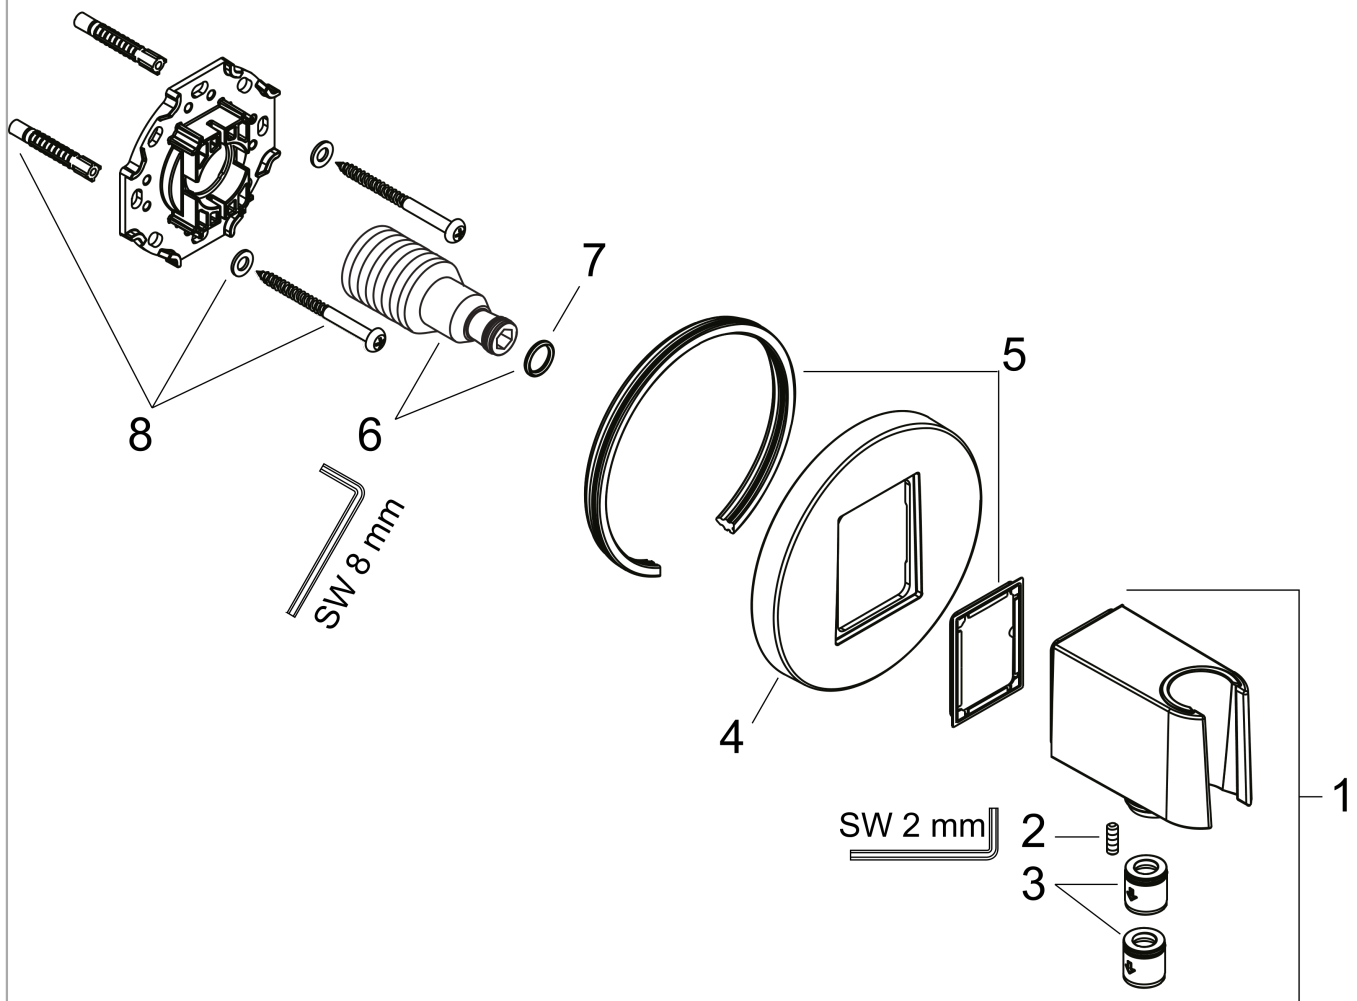

FixFit S

Wall Outlet with Handshower Holder

Product Finish: **matte black** Part no. : **26888671**

Description

Features

- Consists of: Wall connector, Escutcheon
- Version: plastic housing with internal water supply made of plastic
- All Hansgrohe hand showers
- Wall-mounted
- Connection type: 1/2" NPT, 3/4" NPT

Item details

List Price \$ 202.00

Compliance

Product image

Scale drawing

FixFit S

Wall Outlet with Handshower Holder

Product Finish: **matte black** Part no. : **26888671**

Exploded drawing

Year of production: >06/22

FixFit S

Wall Outlet with Handshower Holder

Product Finish: **matte black** Part no. : **26888671**

Spare parts list

Year of production: >06/22

Pos.	Description	Part no.	Price	PU
1	shower holder, assy	94695670	-	1
2	null	93841000	-	1
3	set of non return valves DW 15	94074000	-	1
4	escutcheon	94696670	-	1
5	seal	94694000	-	1
6	-	98933001	-	1
7	O-ring 11x2	98127000	-	1
8	mounting set	96179000	-	1