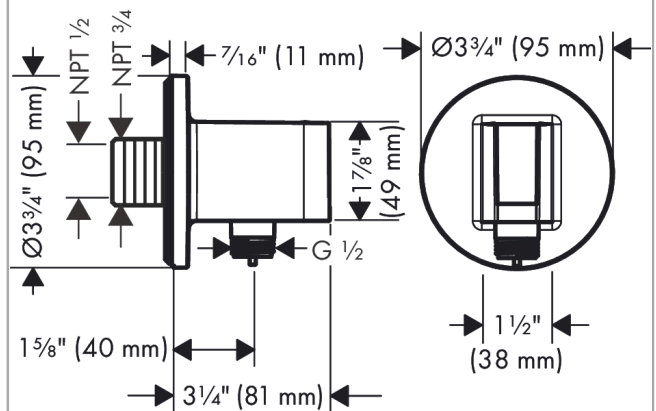

**FixFit S**

**Wall Outlet with Handshower Holder**

Product Finish: **chrome** Part no. : **26888001**

**Description**

**Features**

- Consists of: Wall connector, Escutcheon
- Version: plastic housing with internal water supply made of plastic
- All Hansgrohe hand showers
- Wall-mounted
- Connection type: 1/2" NPT, 3/4" NPT

**Item details**

List Price \$ 153.00

**Compliance**

**Product image**

**Scale drawing**

**FixFit S**

**Wall Outlet with Handshower Holder**

Product Finish: **chrome** Part no. : **26888001**

**Exploded drawing**

Year of production: >06/22

**FixFit S**

**Wall Outlet with Handshower Holder**

Product Finish: **chrome** Part no. : **26888001**

**Spare parts list**

Year of production: >06/22

Pos.	Description	Part no.	Price	PU
1	shower holder, assy	94695000	-	1
2	null	93841000	-	1
3	set of non return valves DW 15	94074000	-	1
4	escutcheon	94696000	-	1
5	seal	94694000	-	1
6	-	98933001	-	1
7	O-ring 11x2	98127000	-	1
8	mounting set	96179000	-	1