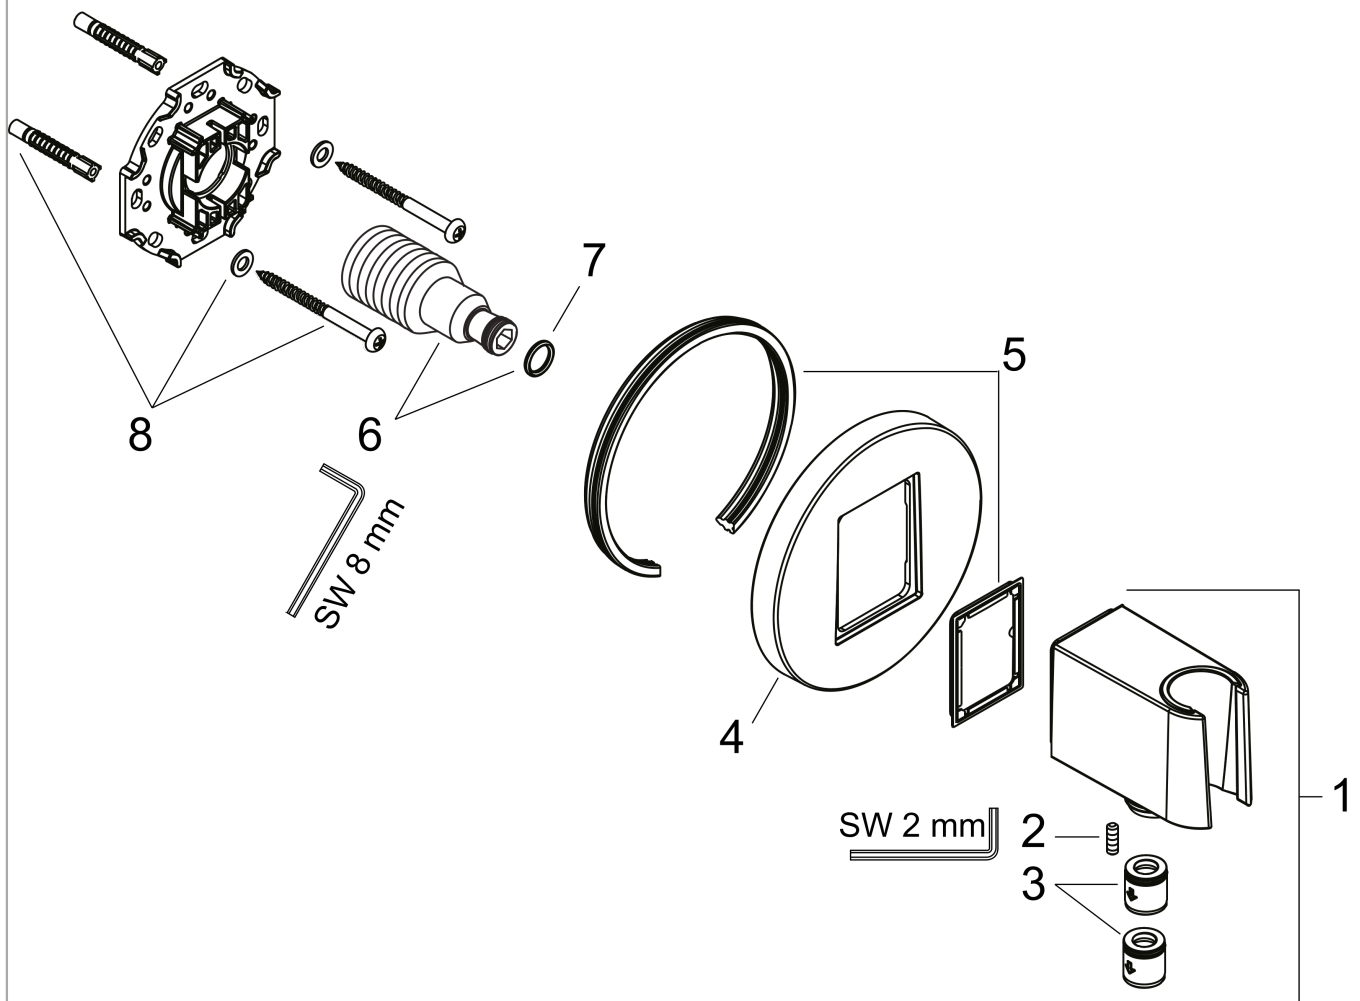

**FixFit S**

**Wall Outlet with Handshower Holder**

Product Finish: **chrome** Part no. : **26888001**

**Description**

**Features**

- Consists of: Wall connector, Escutcheon
- Version: plastic housing with internal water supply made of plastic
- All Hansgrohe hand showers
- Wall-mounted
- Connection type: 1/2" NPT, 3/4" NPT

**Item details**

List Price \$ 153.00

**Compliance**

**Product image**

**Scale drawing**

**FixFit S**

**Wall Outlet with Handshower Holder**

Product Finish: **chrome** Part no. : **26888001**

**Exploded drawing**

Year of production: >06/22

**FixFit S**

**Wall Outlet with Handshower Holder**

Product Finish: **chrome** Part no. : **26888001**

**Spare parts list**

Year of production: >06/22

Pos.	Description	Part no.	Price	PU
1	shower holder, assy	94695000	-	1
2	null	93841000	-	1
3	set of non return valves DW 15	94074000	-	1
4	escutcheon	94696000	-	1
5	seal	94694000	-	1
6	-	98933001	-	1
7	O-ring 11x2	98127000	-	1
8	mounting set	96179000	-	1