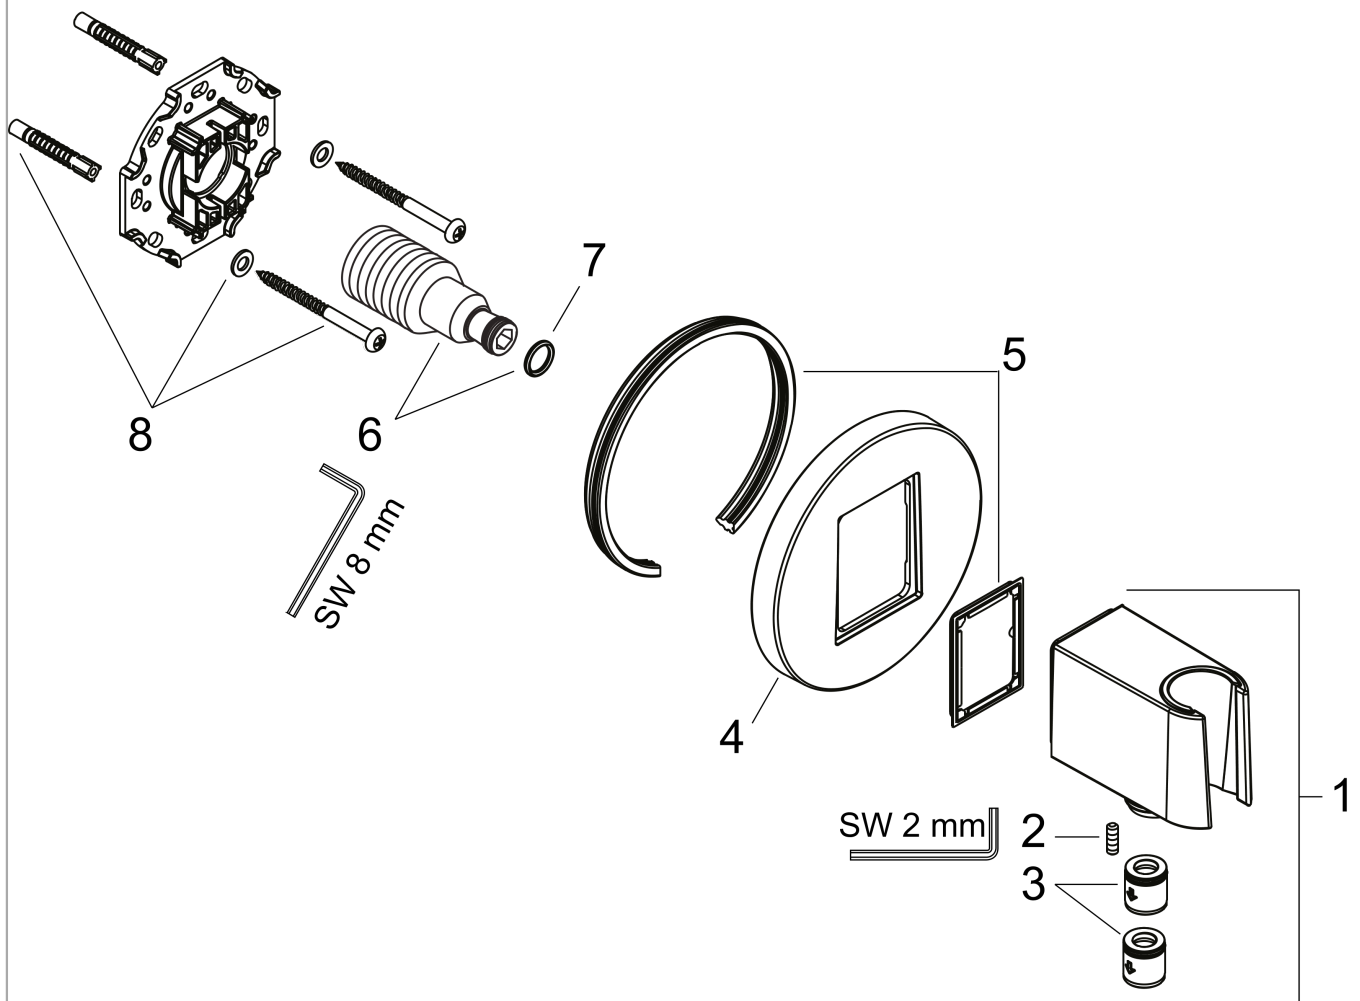

FixFit S

Wall Outlet with Handshower Holder

Product Finish: **brushed black chrome**

Part no. : **26888341**

Description

Features

- Consists of: Wall connector, Escutcheon
- Version: plastic housing with internal water supply made of plastic
- All Hansgrohe hand showers
- Wall-mounted
- Connection type: 1/2" NPT, 3/4" NPT

Item details

List Price

\$ 202.00

Compliance

Product image

Scale drawing

FixFit S

Wall Outlet with Handshower Holder

Product Finish: **brushed black chrome**

Part no. : **26888341**

Exploded drawing

Year of production: >06/22

FixFit S

Wall Outlet with Handshower Holder

Product Finish: **brushed black chrome**

Part no. : **26888341**

Spare parts list

Year of production: >06/22

| Pos. | Description | Part no. | Price | PU |
|------|--------------------------------|----------|-------|----|
| 1 | shower holder, assy | 94695340 | - | 1 |
| 2 | null | 93841000 | - | 1 |
| 3 | set of non return valves DW 15 | 94074000 | - | 1 |
| 4 | escutcheon | 94696340 | - | 1 |
| 5 | seal | 94694000 | - | 1 |
| 6 | - | 98933001 | - | 1 |
| 7 | O-ring 11x2 | 98127000 | - | 1 |
| 8 | mounting set | 96179000 | - | 1 |