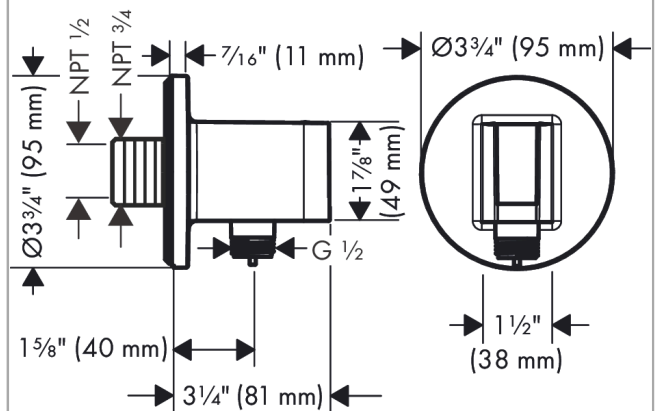

FixFit S

Wall Outlet with Handshower Holder

Product Finish: **brushed black chrome**

Part no. : **26888341**

Description

Features

- Consists of: Wall connector, Escutcheon
- Version: plastic housing with internal water supply made of plastic
- All Hansgrohe hand showers
- Wall-mounted
- Connection type: 1/2" NPT, 3/4" NPT

Item details

List Price

\$ 202.00

Compliance

Product image

Scale drawing

FixFit S

Wall Outlet with Handshower Holder

Product Finish: **brushed black chrome**

Part no. : **26888341**

Exploded drawing

Year of production: >06/22

FixFit S

Wall Outlet with Handshower Holder

Product Finish: **brushed black chrome**

Part no. : **26888341**