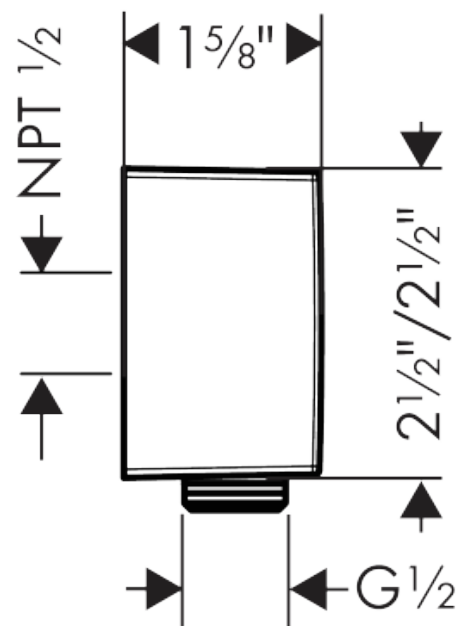

FixFit

Wall Outlet Square with Check Valves

Product Finish: **chrome** Part no. : **26455001**

Description

Features

- For all 1/2" hoses
- Metal connection angle
- 1/2" NPT

Item details

List Price \$ 118.00

Compliance

Product image

Scale drawing

FixFit
Wall Outlet Square with Check Valves
Product Finish: **chrome** Part no. : **26455001**

Exploded drawing

Year of production: >01/18

FixFit

Wall Outlet Square with Check Valves

Product Finish: **chrome** Part no. : **26455001**

Spare parts list

Year of production: >01/18

Pos.	Description	Part no.	Price	PU
1	connection angel	98531001	-	1
2	set of non return valves DW 15	94074000	-	1