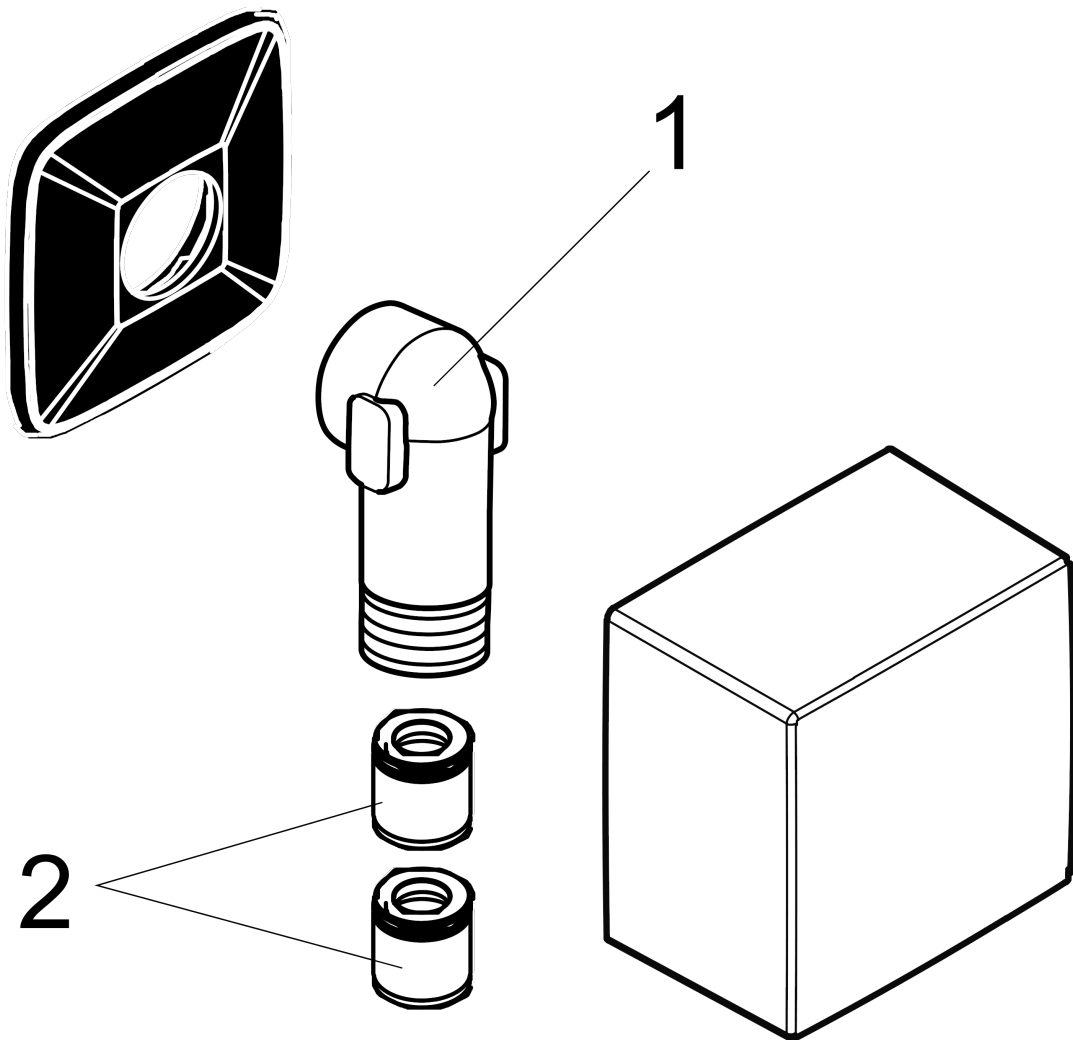

FixFit

Wall Outlet Square with Check Valves

Product Finish: **chrome** Part no. : **26455001**

Description

Features

- For all 1/2" hoses
- Metal connection angle
- 1/2" NPT

Item details

List Price \$ 118.00

Compliance

Product image

Scale drawing

FixFit
Wall Outlet Square with Check Valves
Product Finish: **chrome** Part no. : **26455001**

Exploded drawing

Year of production: >01/18

FixFit

Wall Outlet Square with Check Valves

Product Finish: **chrome** Part no. : **26455001**

Spare parts list

Year of production: >01/18

Pos.	Description	Part no.	Price	PU
1	connection angel	98531001	-	1
2	set of non return valves DW 15	94074000	-	1