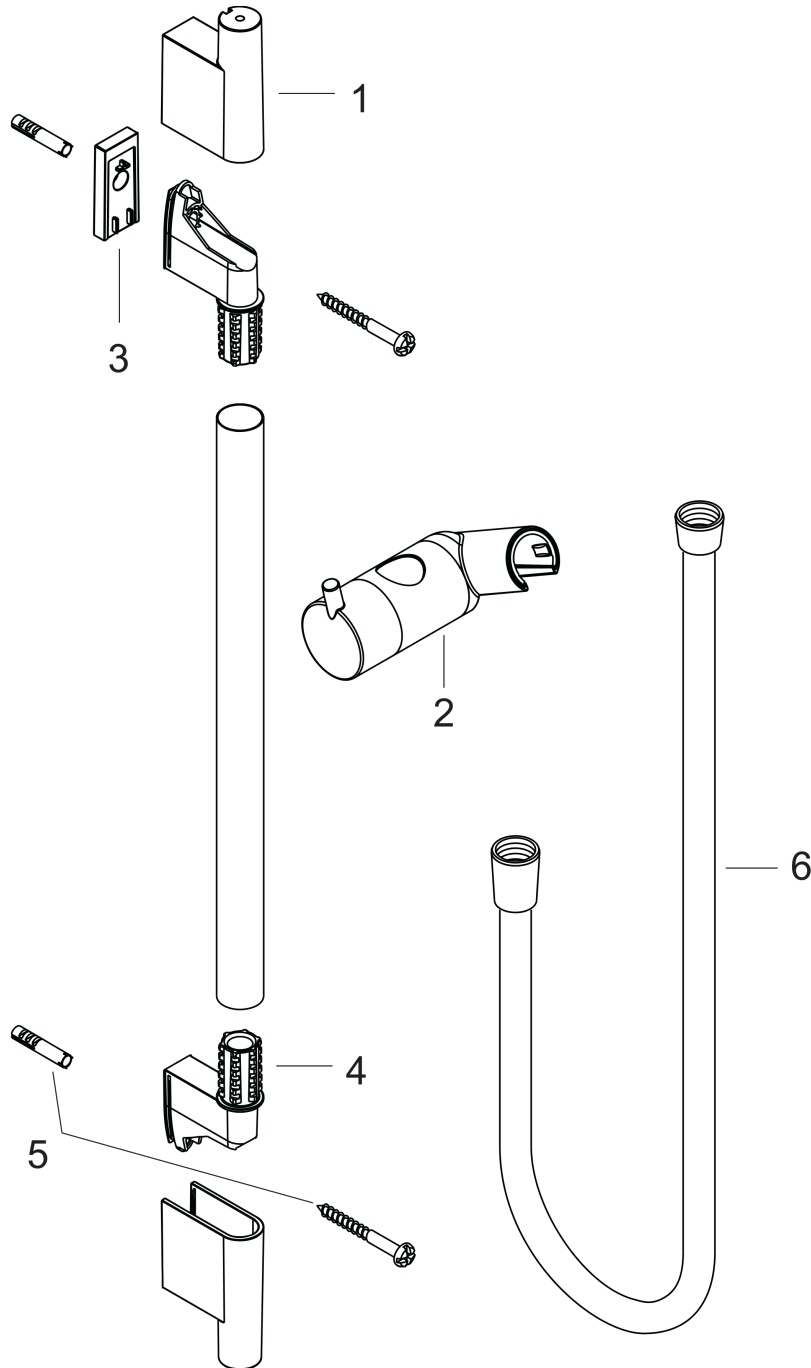

Unica
Wallbar S, 36"
 Surface: **brushed black chrome** Part no. : **28631340**

Description

Features

- Consists of: Wallbar, Handshower hose, Slider
- Stand pipe: 1008 mm
- Shower bar diameter: 0,86 inch
- Profile stand pipe: round
- Angle-adjustable holder pivots left and right, slides easily and locks in place

Item details

List Price \$ 342.00

Design awards

Product image

Scale drawing

Unica
Wallbar S, 36"
 Surface: **brushed black chrome** Part no. : **28631340**

Installation example

Unica
 Wallbar S, 36"
 Surface: brushed black chrome Part no. : 28631340

Exploded drawing

Year of production: >11/19

Unica
Wallbar S, 36"
 Surface: **brushed black chrome** Part no. : **28631340**

Spare parts list

Year of production: >11/19

Pos.	Description	Part no.	Price	PU
1	cover	97709340	-	1
2	support, assy	97651340	-	1
3	tile-matching-disk 7 mm	97450000	-	1
4	wall support	96275000	-	1
5	mounting set	96179000	-	1
6	shower hose Isiflex'B 1,60 m	28276340	-	1