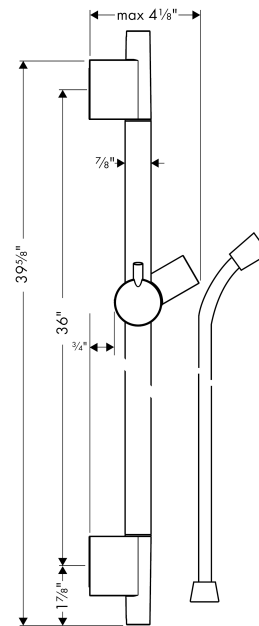

Unica
Wallbar S, 36"
 Surface: **brushed black chrome** Part no. : **28631340**

Description

Features

- Consists of: Wallbar, Handshower hose, Slider
- Stand pipe: 1008 mm
- Shower bar diameter: 0,86 inch
- Profile stand pipe: round
- Angle-adjustable holder pivots left and right, slides easily and locks in place

Item details

List Price \$ 342.00

Design awards

Product image

Scale drawing

Unica
Wallbar S, 36"
 Surface: **brushed black chrome** Part no. : **28631340**

Installation example

Unica
 Wallbar S, 36"
 Surface: brushed black chrome Part no. : 28631340

Exploded drawing

Year of production: >11/19

Unica
Wallbar S, 36"
 Surface: **brushed black chrome** Part no. : **28631340**

Spare parts list

Year of production: >11/19

Pos.	Description	Part no.	Price	PU
1	cover	97709340	-	1
2	support, assy	97651340	-	1
3	tile-matching-disk 7 mm	97450000	-	1
4	wall support	96275000	-	1
5	mounting set	96179000	-	1
6	shower hose Isiflex'B 1,60 m	28276340	-	1