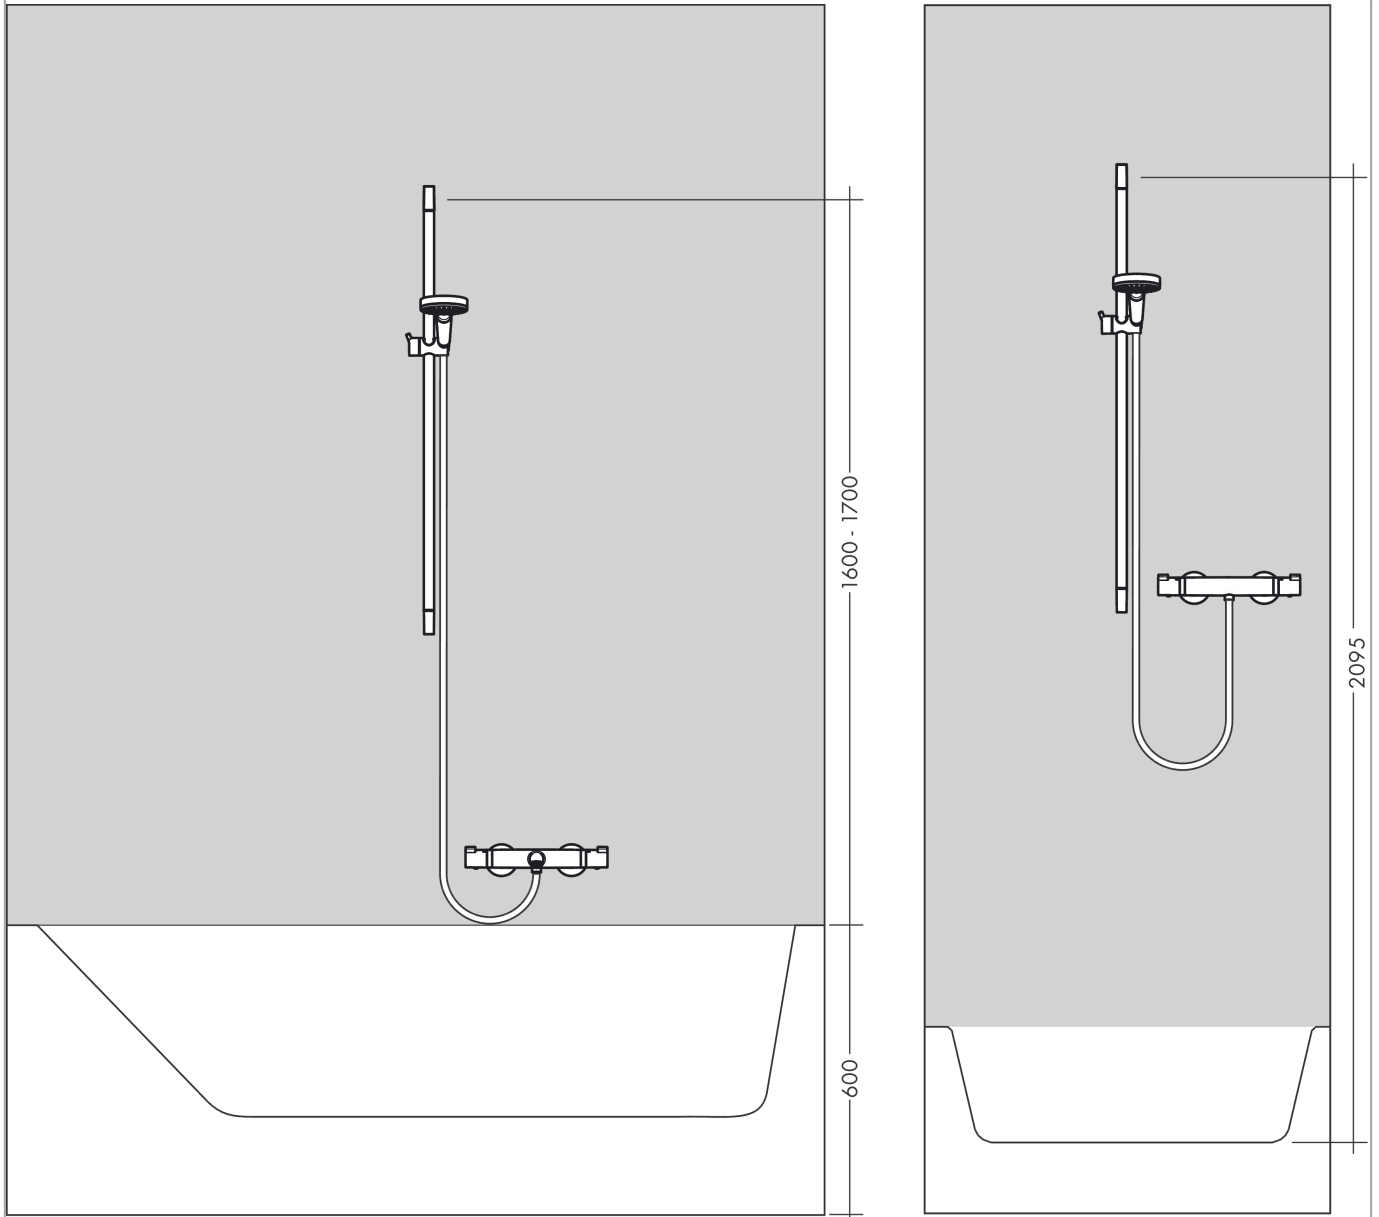

Unica
Wallbar S, 36"
 Surface: **brushed black chrome** Part no. : **28631340**

Description

Features

- Consists of: Wallbar, Handshower hose, Slider
- Stand pipe: 1008 mm
- Shower bar diameter: 0,86 inch
- Profile stand pipe: round
- Angle-adjustable holder pivots left and right, slides easily and locks in place

Item details

List Price \$ 342.00

Design awards

Product image

Scale drawing

Unica
Wallbar S, 36"
 Surface: **brushed black chrome** Part no. : **28631340**

Installation example

Unica
 Wallbar S, 36"
 Surface: brushed black chrome Part no. : 28631340

Exploded drawing

Year of production: >11/19

Unica
Wallbar S, 36"
 Surface: **brushed black chrome** Part no. : **28631340**

Spare parts list

Year of production: >11/19

Pos.	Description	Part no.	Price	PU
1	cover	97709340	-	1
2	support, assy	97651340	-	1
3	tile-matching-disk 7 mm	97450000	-	1
4	wall support	96275000	-	1
5	mounting set	96179000	-	1
6	shower hose Isiflex'B 1,60 m	28276340	-	1