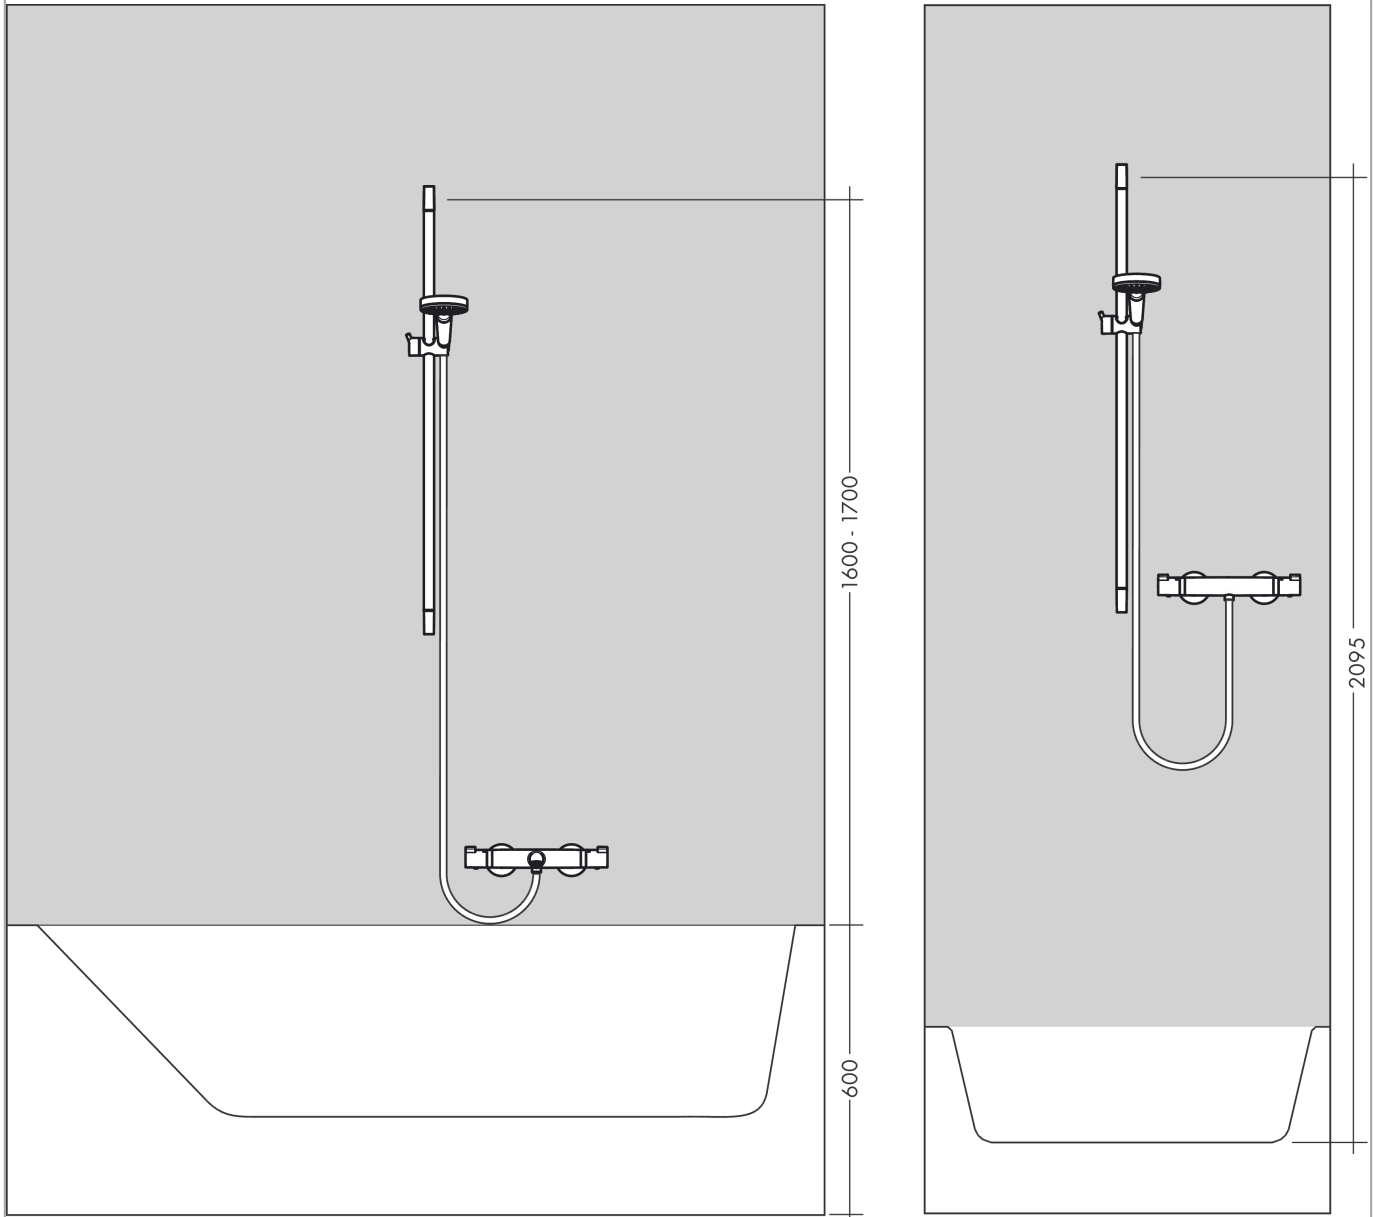

##### Features

- Consists of: Wallbar, Handshower hose, Slider
- Stand pipe: 718 mm
- Shower bar diameter: 0,86 inch
- Profile stand pipe: round
- Drilling distance: 24.6"
- Angle-adjustable holder pivots left and right, slides easily and locks in place

#### Product image

#### Scale drawing

Unica

Wallbar S, 24"

Product Finish: **brushed nickel** Part no. : **28632820**

Installation example

Unica

Wallbar S, 24"

Product Finish: brushed nickel

Part no. : 28632820

Exploded drawing

Year of production: 07/05 - 10/13

**Unica**

**Wallbar S, 24"**

Product Finish: **brushed nickel** Part no. : **28632820**

**Spare parts list**

Year of production: **07/05 - 10/13**