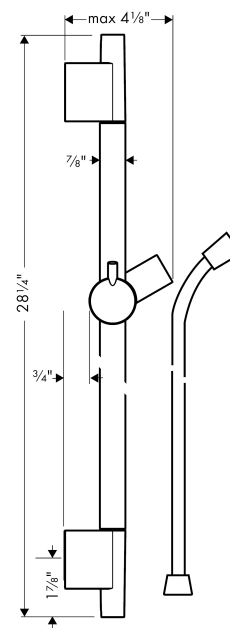

Unica

Wallbar S, 24"

Product Finish: **brushed nickel** Part no. : **28632820**

Description

Features

- Consists of: Wallbar, Handshower hose, Slider
- Stand pipe: 718 mm
- Shower bar diameter: 0,86 inch
- Profile stand pipe: round
- Drilling distance: 24.6"
- Angle-adjustable holder pivots left and right, slides easily and locks in place

Item details

List Price $ 302.00

Design awards

Compliance

Product image

Scale drawing