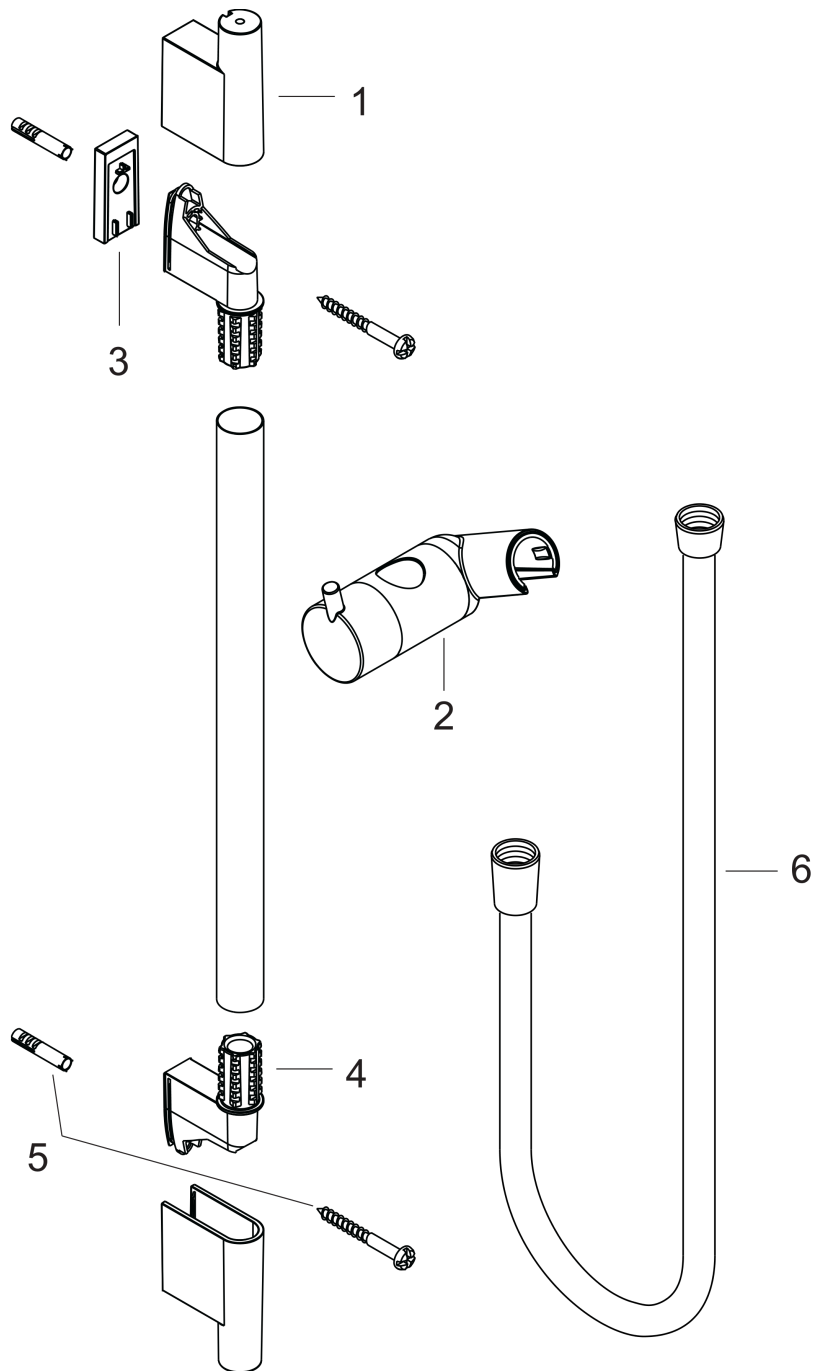

##### Features

- Consists of: Wallbar, Handshower hose, Slider
- Stand pipe: 718 mm
- Shower bar diameter: 0,86 inch
- Profile stand pipe: round
- Drilling distance: 24.6"
- Angle-adjustable holder pivots left and right, slides easily and locks in place

#### Scale drawing

Unica

Wallbar S, 24"

Product Finish: **brushed nickel** Part no. : **28632820**

Installation example

Unica

Wallbar S, 24"

Product Finish: brushed nickel

Part no. : 28632820

Exploded drawing

Year of production: 07/05 - 10/13

**Unica**

**Wallbar S, 24"**

Product Finish: **brushed nickel** Part no. : **28632820**

**Spare parts list**

Year of production: **07/05 - 10/13**

<b>Pos.</b>	<b>Description</b>	<b>Part no.</b>	<b>Price</b>	<b>PU</b>
1	cover	97709820	-	1
2	support, assy	97651820	-	1
3	tile-matching-disk 7 mm	97450820	-	1
4	wall support	96275000	-	1
5	mounting set	96179000	-	1
6	shower hose Isiflex'B 1,60 m	28276XXX	-	-