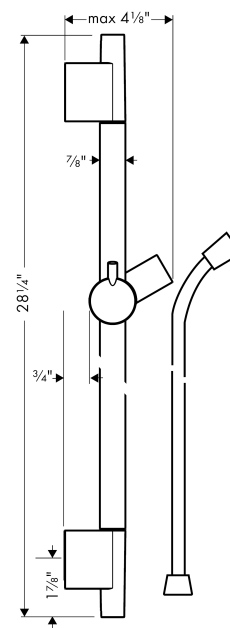

### Wallbar S, 24"

Product Finish: **chrome** Part no. : **28632000**

##### Features

- Consists of: Wallbar, Handshower hose, Slider
- Stand pipe: 718 mm
- Shower bar diameter: 0,86 inch
- Profile stand pipe: round
- Drilling distance: 24.6"
- Angle-adjustable holder pivots left and right, slides easily and locks in place

#### Scale drawing

Unica  
**Wallbar S, 24"**  
 Product Finish: **chrome** Part no. : **28632000**

Installation example

Unica  
 Wallbar S, 24"  
 Product Finish: **chrome** Part no. : **28632000**

Exploded drawing

Year of production: >04/05

**Unica**  
**Wallbar S, 24"**  
 Product Finish: **chrome**    Part no. : **28632000**

**Spare parts list**

Year of production: >04/05

<b>Pos.</b>	<b>Description</b>	<b>Part no.</b>	<b>Price</b>	<b>PU</b>
1	cover	97709000	-	1
2	support, assy	97651000	-	1
3	tile-matching-disk 7 mm	97450000	-	1
4	wall support	96275000	-	1
5	mounting set	96179000	-	1
6	shower hose Isiflex'B 1,60 m	28276000	-	1