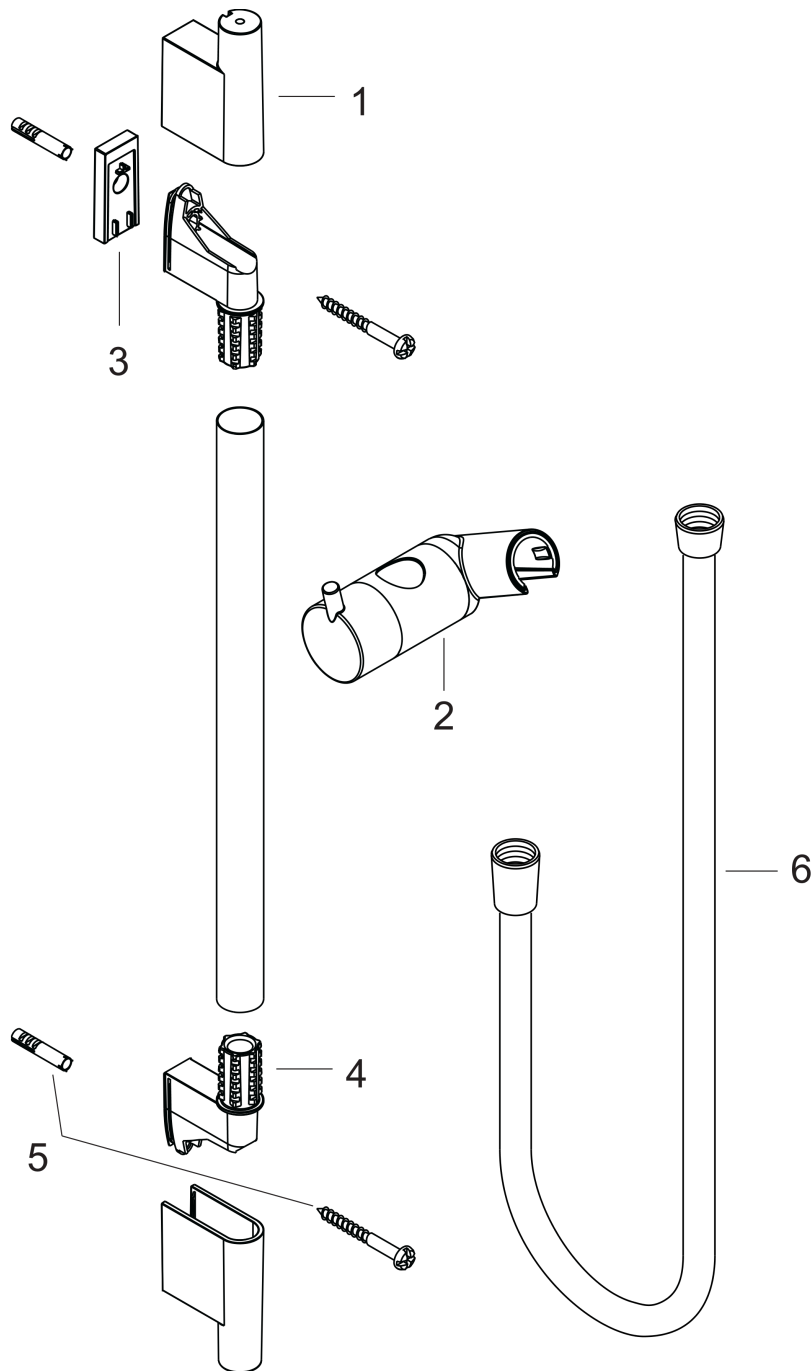

##### Features

- Consists of: Wallbar, Handshower hose, Slider
- Stand pipe: 718 mm
- Shower bar diameter: 0,86 inch
- Profile stand pipe: round
- Drilling distance: 24.6"
- Angle-adjustable holder pivots left and right, slides easily and locks in place

#### Product image

#### Scale drawing

Unica  
**Wallbar S, 24"**  
 Product Finish: **chrome** Part no. : **28632000**

Installation example

Unica  
 Wallbar S, 24"  
 Product Finish: **chrome** Part no. : **28632000**

Exploded drawing

Year of production: >04/05

**Unica**  
**Wallbar S, 24"**  
 Product Finish: **chrome**    Part no. : **28632000**

**Spare parts list**

Year of production: >04/05

<b>Pos.</b>	<b>Description</b>	<b>Part no.</b>	<b>Price</b>	<b>PU</b>
1	cover	97709000	-	1
2	support, assy	97651000	-	1
3	tile-matching-disk 7 mm	97450000	-	1
4	wall support	96275000	-	1
5	mounting set	96179000	-	1
6	shower hose Isiflex'B 1,60 m	28276000	-	1