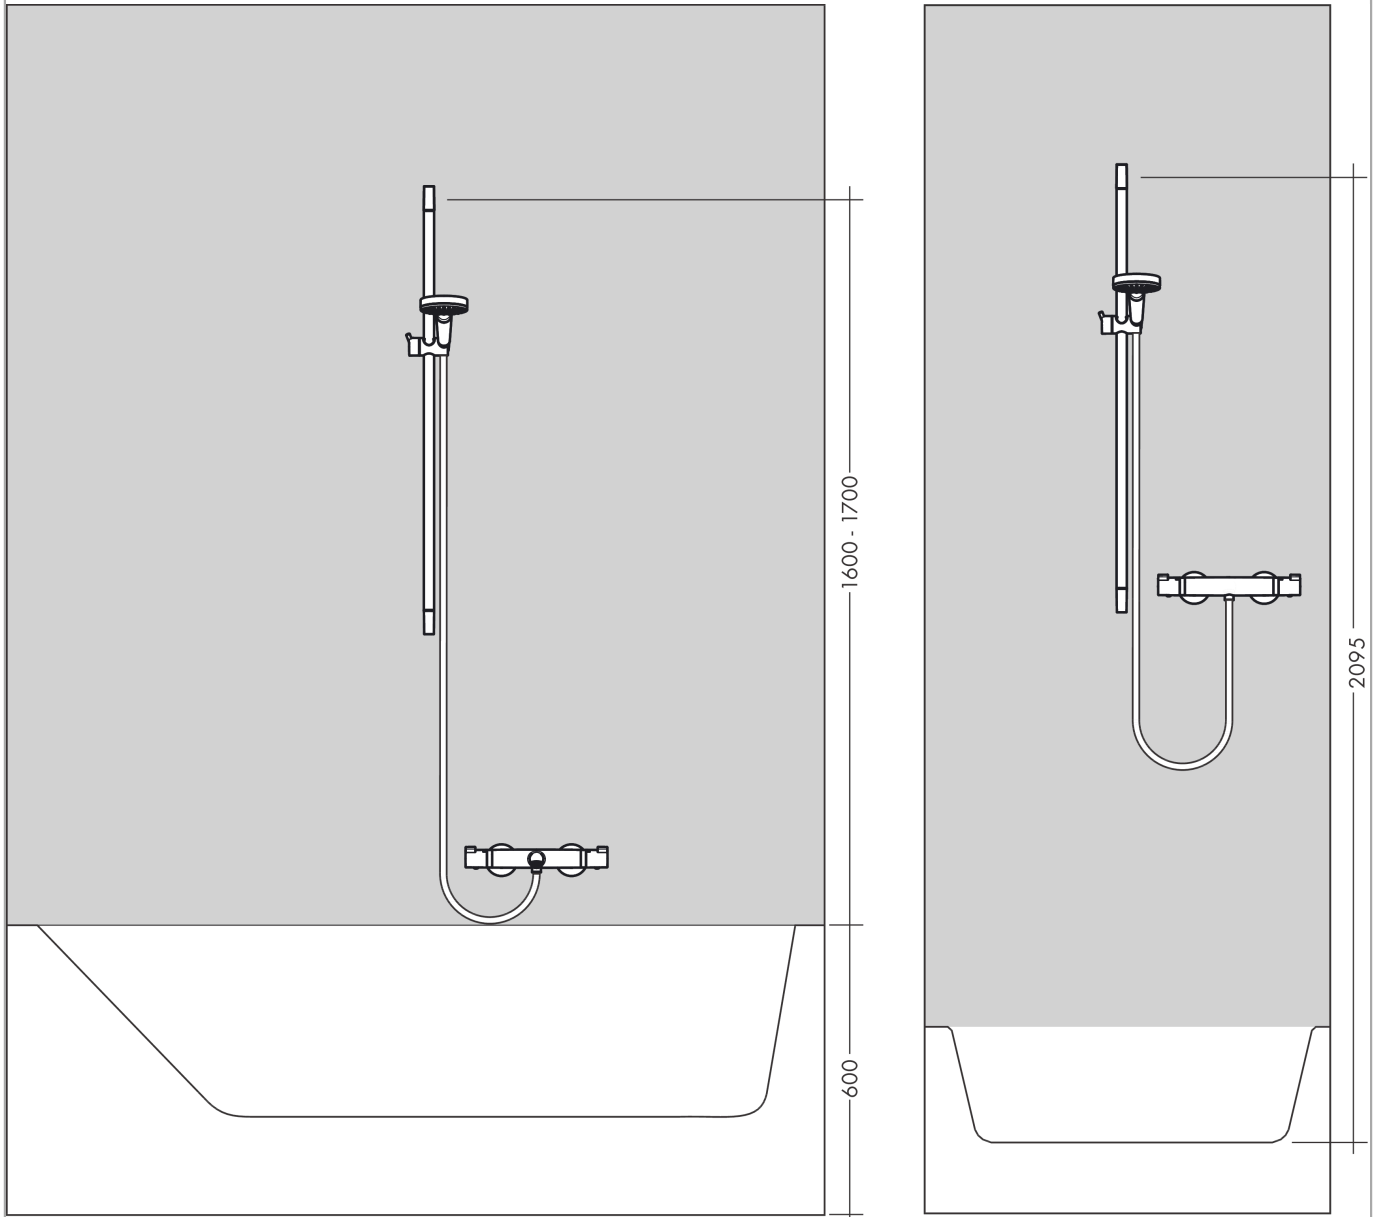

##### Features

- Consists of: Wallbar, Handshower hose, Slider
- Stand pipe: 718 mm
- Shower bar diameter: 0,86 inch
- Profile stand pipe: round
- Drilling distance: 24.6"
- Angle-adjustable holder pivots left and right, slides easily and locks in place

#### Product image

#### Scale drawing

Unica  
**Wallbar S, 24"**  
 Product Finish: **chrome** Part no. : **28632000**

Installation example

Unica  
 Wallbar S, 24"  
 Product Finish: **chrome** Part no. : **28632000**

Exploded drawing

Year of production: >04/05

**Unica**  
**Wallbar S, 24"**  
 Product Finish: **chrome**    Part no. : **28632000**

**Spare parts list**

Year of production: >04/05

<b>Pos.</b>	<b>Description</b>	<b>Part no.</b>	<b>Price</b>	<b>PU</b>
1	cover	97709000	-	1
2	support, assy	97651000	-	1
3	tile-matching-disk 7 mm	97450000	-	1
4	wall support	96275000	-	1
5	mounting set	96179000	-	1
6	shower hose Isiflex'B 1,60 m	28276000	-	1