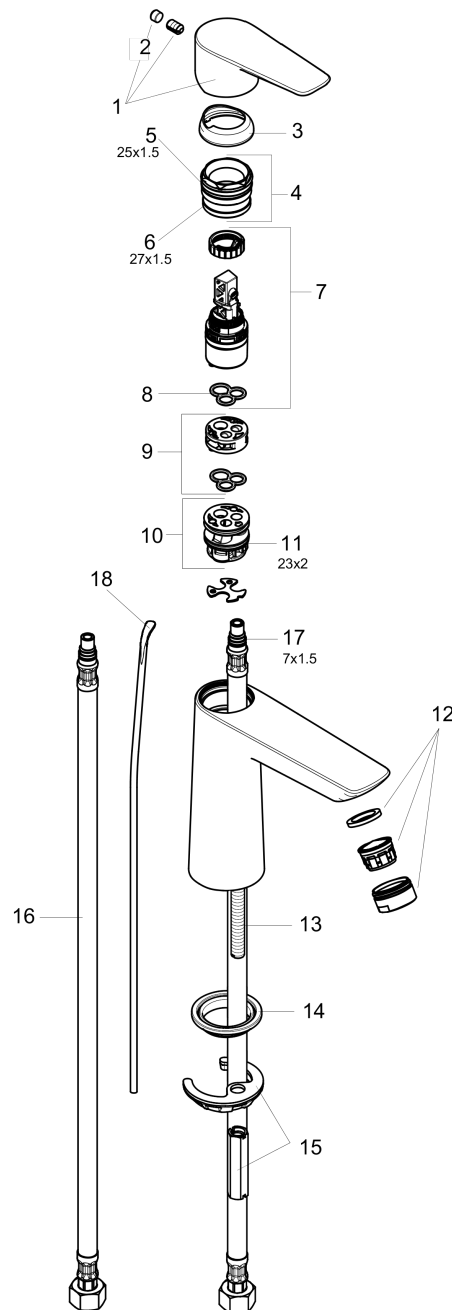

**Talis E**  
**Single-Hole Faucet 110 with Pop-Up Drain, 1.2 GPM**  
 Finish: **chrome** Part no. : **71710001**

**Description**

**Features**

- Handle variant: Lever
- Spray modes: aerated spray
- Flow: 1.2 GPM (4.5 L/Min)
- Ceramic cartridge
- Includes pop-up drain

**Item details**

List Price \$ 273.00

**Technology**

**Compliance / Sustainability**

**Product image**

**Scale drawing**

**Talis E**  
**Single-Hole Faucet 110 with Pop-Up Drain, 1.2 GPM**  
 Finish: **chrome** Part no. : **71710001**

Exploded drawing

Year of production: >10/16

**Talis E**  
**Single-Hole Faucet 110 with Pop-Up Drain, 1.2 GPM**  
 Finish: **chrome** Part no. : **71710001**

## Spare parts list

Year of production: >10/16

Pos.	Description	Part no.	Price	PU
1	handle	92687000	-	1
2	screw cover	95704000	-	1
3	flange	92625000	-	1
4	nut	92689000	-	1
5	O-ring 25x1,5	98146000	-	1
6	O-ring 27x1,5	92527000	-	1
7	cartridge, assy	95973001	-	1
8	seal	98865000	-	1
9	adapter for cartridge	92628000	-	1
10	adapter for cartridge	98866000	-	1
11	O-ring 23x2	98398000	-	1
12	aerator M24x1 (4,5 l/min)	92877000	-	1
13	screw M8 x 68	97736000	-	1
14	seal Ø 42	98722000	-	1
15	fixing set	96016000	-	1
16	connection hose 18½" M8x0,75 3/8"	96321001	-	1
17	O-ring 7x1,5	98422000	-	1
18	pull rod	96657000	-	1