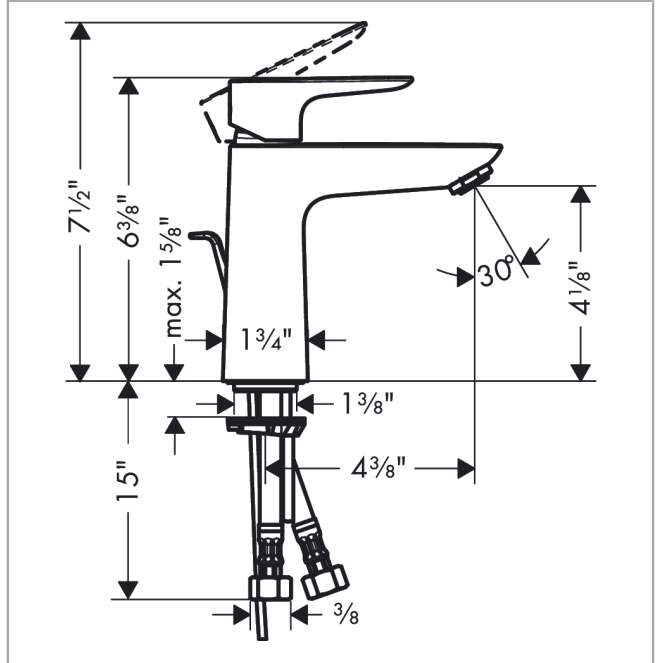

**Talis E**  
**Single-Hole Faucet 110 with Pop-Up Drain, 1.2 GPM**  
 Finish: **chrome** Part no. : **71710001**

**Description**

**Features**

- Handle variant: Lever
- Spray modes: aerated spray
- Flow: 1.2 GPM (4.5 L/Min)
- Ceramic cartridge
- Includes pop-up drain

**Item details**

List Price \$ 273.00

**Technology**

**Compliance / Sustainability**

**Product image**

**Scale drawing**

**Talis E**  
**Single-Hole Faucet 110 with Pop-Up Drain, 1.2 GPM**  
 Finish: **chrome** Part no. : **71710001**

Exploded drawing

Year of production: >10/16

**Talis E**  
**Single-Hole Faucet 110 with Pop-Up Drain, 1.2 GPM**  
 Finish: **chrome** Part no. : **71710001**

## Spare parts list

Year of production: >10/16

Pos.	Description	Part no.	Price	PU
1	handle	92687000	-	1
2	screw cover	95704000	-	1
3	flange	92625000	-	1
4	nut	92689000	-	1
5	O-ring 25x1,5	98146000	-	1
6	O-ring 27x1,5	92527000	-	1
7	cartridge, assy	95973001	-	1
8	seal	98865000	-	1
9	adapter for cartridge	92628000	-	1
10	adapter for cartridge	98866000	-	1
11	O-ring 23x2	98398000	-	1
12	aerator M24x1 (4,5 l/min)	92877000	-	1
13	screw M8 x 68	97736000	-	1
14	seal Ø 42	98722000	-	1
15	fixing set	96016000	-	1
16	connection hose 18½" M8x0,75 3/8"	96321001	-	1
17	O-ring 7x1,5	98422000	-	1
18	pull rod	96657000	-	1