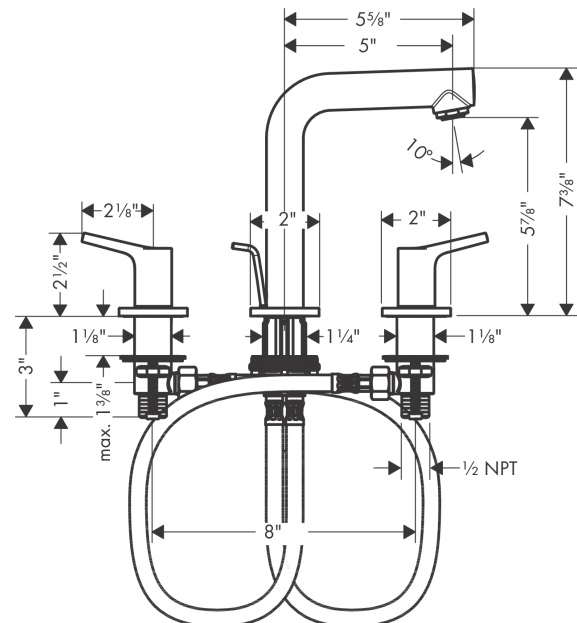

Talis S

Widespread Faucet 150 with Pop-Up Drain, 1.2 GPM

Product Finish: **brushed nickel** Part no. : **72130821**

Description

Features

- Spray modes: normal spray
- Flow: 1.2 GPM (4.5 L/Min)
- Ceramic valves hot/cold 90°
- Includes pop-up drain

Item details

List Price \$ 771.00

Technology

Compliance / Sustainability

Product image

Scale drawing

Talis S

Widespread Faucet 150 with Pop-Up Drain, 1.2 GPM

Product Finish: **brushed nickel** Part no. : **72130821**

Exploded drawing

Year of production: >11/16

Talis S

Widespread Faucet 150 with Pop-Up Drain, 1.2 GPM

Product Finish: **brushed nickel** Part no. : **72130821**

Spare parts list

Year of production: >11/16

Pos.	Description	Part no.	Price	PU
1	spout cpl.	92769820	-	1
2	O-ring 18x2,5	98139000	-	1
3	escutcheon Ø 53 mm	95272820	-	1
4	O-ring	92768000	-	1
5	O-ring 11x2	98127000	-	1
6	fixing set (Ø 32)	13961000	-	1
7	lever collar	97548000	-	1
8	connection hose 450 mm M8x0,75 G3/8	97206000	-	1
9	handle	92770820	-	1
10	handle fixing set	98932000	-	1
11	set of color-rings cold / hot water	92225000	-	1
12	escutcheon Ø 52 mm	97285000	-	1
13	stop valve cpl.	97357001	-	1
14	nut	92854000	-	1
15	O-Ring 32x2,5	96364000	-	1
16	O-ring 40x3	92634000	-	1
17	shut off unit left closing	94008000	-	1
18	shut off unit right closing	94009000	-	1
19	pull rod	94083820	-	1
20	aerator M24x1 (4,5 l/min)	92877820	-	1
a	pop up waste	88509820	-	1