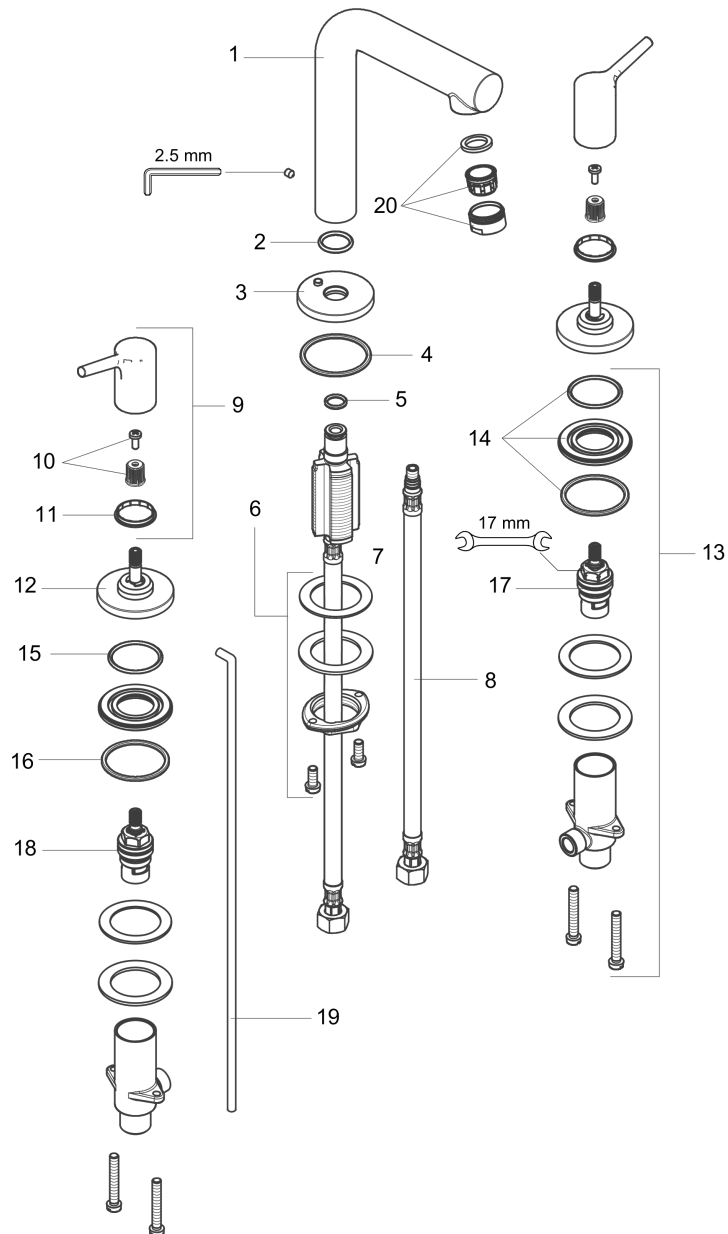

Talis S

Widespread Faucet 150 with Pop-Up Drain, 1.2 GPM

Product Finish: **brushed nickel** Part no. : **72130821**

Description

Features

- Spray modes: normal spray
- Flow: 1.2 GPM (4.5 L/Min)
- Ceramic valves hot/cold 90°
- Includes pop-up drain

Item details

List Price \$ 771.00

Technology

Compliance / Sustainability

Product image

Scale drawing

Talis S

Widespread Faucet 150 with Pop-Up Drain, 1.2 GPM

Product Finish: **brushed nickel** Part no. : **72130821**

Exploded drawing

Year of production: >11/16

Talis S

Widespread Faucet 150 with Pop-Up Drain, 1.2 GPM

Product Finish: **brushed nickel** Part no. : **72130821**

Spare parts list

Year of production: >11/16

Pos.	Description	Part no.	Price	PU
1	spout cpl.	92769820	-	1
2	O-ring 18x2,5	98139000	-	1
3	escutcheon Ø 53 mm	95272820	-	1
4	O-ring	92768000	-	1
5	O-ring 11x2	98127000	-	1
6	fixing set (Ø 32)	13961000	-	1
7	lever collar	97548000	-	1
8	connection hose 450 mm M8x0,75 G3/8	97206000	-	1
9	handle	92770820	-	1
10	handle fixing set	98932000	-	1
11	set of color-rings cold / hot water	92225000	-	1
12	escutcheon Ø 52 mm	97285000	-	1
13	stop valve cpl.	97357001	-	1
14	nut	92854000	-	1
15	O-Ring 32x2,5	96364000	-	1
16	O-ring 40x3	92634000	-	1
17	shut off unit left closing	94008000	-	1
18	shut off unit right closing	94009000	-	1
19	pull rod	94083820	-	1
20	aerator M24x1 (4,5 l/min)	92877820	-	1
a	pop up waste	88509820	-	1