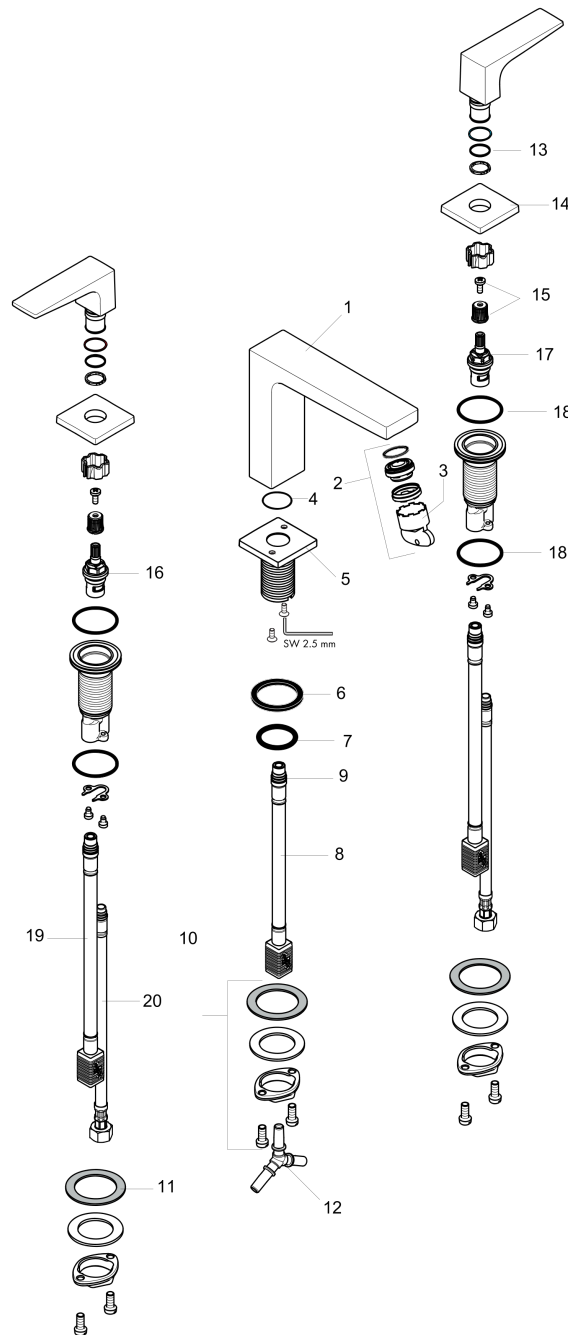

Metropol
Widespread Faucet 160 with Lever Handles, 1.2 GPM
 Product Finish: **chrome** Part no. : **32519001**

Description

Features

- Spray modes: Aerated spray
- Flow: 1.2 GPM (4.5 L/Min)
- 90° ceramic valves
- Does not include: Pop-up assembly

Item details

List Price \$ 838.00

Technology

Compliance

Product image

Scale drawing

Metropol
Widespread Faucet 160 with Lever Handles, 1.2 GPM
 Product Finish: **chrome** Part no. : **32519001**

Exploded drawing

Year of production: >01/18

Metropol
Widespread Faucet 160 with Lever Handles, 1.2 GPM
 Product Finish: **chrome** Part no. : **32519001**

Spare parts list

Year of production: >01/18

Pos.	Description	Part no.	Price	PU
1	spout 160 mm	93158000	-	1
2	aerator M24x1 (4,5 l/min)	93202000	-	1
3	service tool	95661000	-	1
4	O-ring 21x1,5	98219000	-	1
5	escutcheon for spout	92906000	-	1
6	flat seal	98749000	-	1
7	O-ring 26x4	92191000	-	1
8	null	92913000	-	1
9	O-ring 8x1,75	97827000	-	1
10	null	92909000	-	1
11	lever collar	97548000	-	1
12	hose connection angel	92905000	-	1
13	O-Ring 14x1,5	98201000	-	1
14	escutcheon	92915000	-	1
15	handle fixing set	98932000	-	1
16	shut off unit right closing	98817001	-	1
17	shut off unit left closing	95366001	-	1
18	null	92907000	-	1
19	null	92914000	-	1
20	connection hose 18½" M8x0,75 3/8"	96321001	-	1
a	handle for hot water	92916000	-	1
b	handle for cold water	92917000	-	1