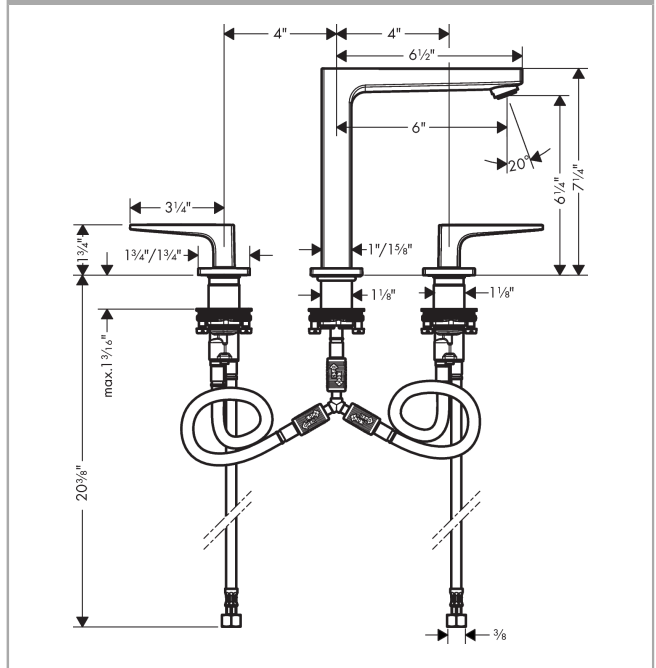

Metropol
Widespread Faucet 160 with Lever Handles, 1.2 GPM
 Product Finish: **chrome** Part no. : **32519001**

Description

Features

- Spray modes: Aerated spray
- Flow: 1.2 GPM (4.5 L/Min)
- 90° ceramic valves
- Does not include: Pop-up assembly

Item details

List Price \$ 838.00

Technology

Compliance

Product image

Scale drawing

Metropol
Widespread Faucet 160 with Lever Handles, 1.2 GPM
 Product Finish: **chrome** Part no. : **32519001**

Exploded drawing

Year of production: >01/18

Metropol
Widespread Faucet 160 with Lever Handles, 1.2 GPM
 Product Finish: **chrome** Part no. : **32519001**

Spare parts list

Year of production: >01/18

Pos.	Description	Part no.	Price	PU
1	spout 160 mm	93158000	-	1
2	aerator M24x1 (4,5 l/min)	93202000	-	1
3	service tool	95661000	-	1
4	O-ring 21x1,5	98219000	-	1
5	escutcheon for spout	92906000	-	1
6	flat seal	98749000	-	1
7	O-ring 26x4	92191000	-	1
8	null	92913000	-	1
9	O-ring 8x1,75	97827000	-	1
10	null	92909000	-	1
11	lever collar	97548000	-	1
12	hose connection angel	92905000	-	1
13	O-Ring 14x1,5	98201000	-	1
14	escutcheon	92915000	-	1
15	handle fixing set	98932000	-	1
16	shut off unit right closing	98817001	-	1
17	shut off unit left closing	95366001	-	1
18	null	92907000	-	1
19	null	92914000	-	1
20	connection hose 18½" M8x0,75 3/8"	96321001	-	1
a	handle for hot water	92916000	-	1
b	handle for cold water	92917000	-	1