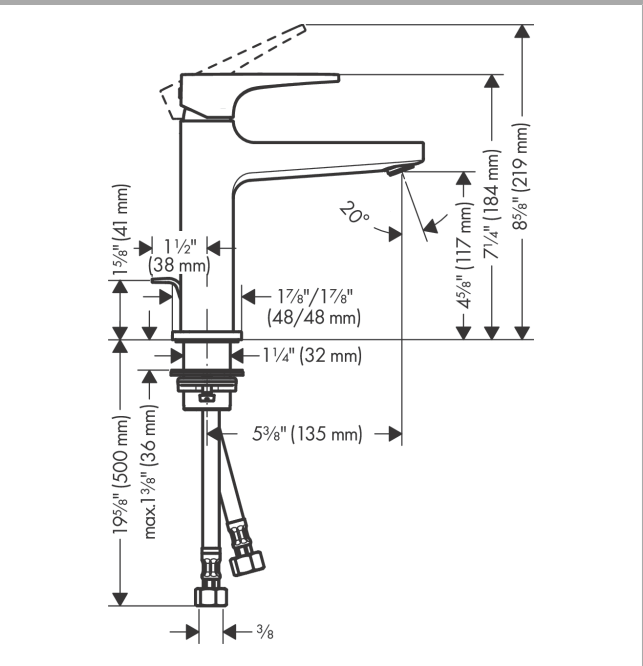

Metropol
Single-Hole Faucet 110 with Lever Handle and Pop-Up Drain, 1.2 GPM
 Product Finish: **brushed nickel** Part no. : **32506821**

Description

Features

- Spray modes: Aerated spray
- Flow: 1.2 GPM (4.5 L/Min)
- Ceramic cartridge
- Includes pop-up drain

Item details

List Price \$ 667.00

Technology

Compliance

Product image

Scale drawing

Metropol
Single-Hole Faucet 110 with Lever Handle and Pop-Up Drain, 1.2 GPM
 Product Finish: **brushed nickel** Part no. : **32506821**

Exploded drawing

Year of production: >01/18

Metropol

Single-Hole Faucet 110 with Lever Handle and Pop-Up Drain, 1.2 GPM

Product Finish: **brushed nickel** Part no. : **32506821**

Spare parts list

Year of production: >01/18

Pos.	Description	Part no.	Price	PU
1	handle	92995820	-	1
2	screw cover	95704000	-	1
3	flange	92625820	-	1
4	nut	92689000	-	1
5	O-ring 27x1,5	92527000	-	1
6	O-ring 25x1,5	98146000	-	1
7	cartridge, assy	95973001	-	1
8	seal	98865000	-	1
9	adapter for cartridge	92628000	-	1
10	adapter for cartridge	98866000	-	1
11	O-ring 23x2	98398000	-	1
12	aerator M22x1	93098000	-	1
13	service tool	95661000	-	1
14	O-ring 32x1,5	92936000	-	1
15	escutcheon	93048820	-	1
16	flat seal	98749000	-	1
17	fixing set (Ø 32)	13961000	-	1
18	lever collar	97548000	-	1
19	connection hose 23½" M8x0,75 3/8"	98600001	-	1
20	pull rod	96657820	-	1
a	pop up waste	88509820	-	1