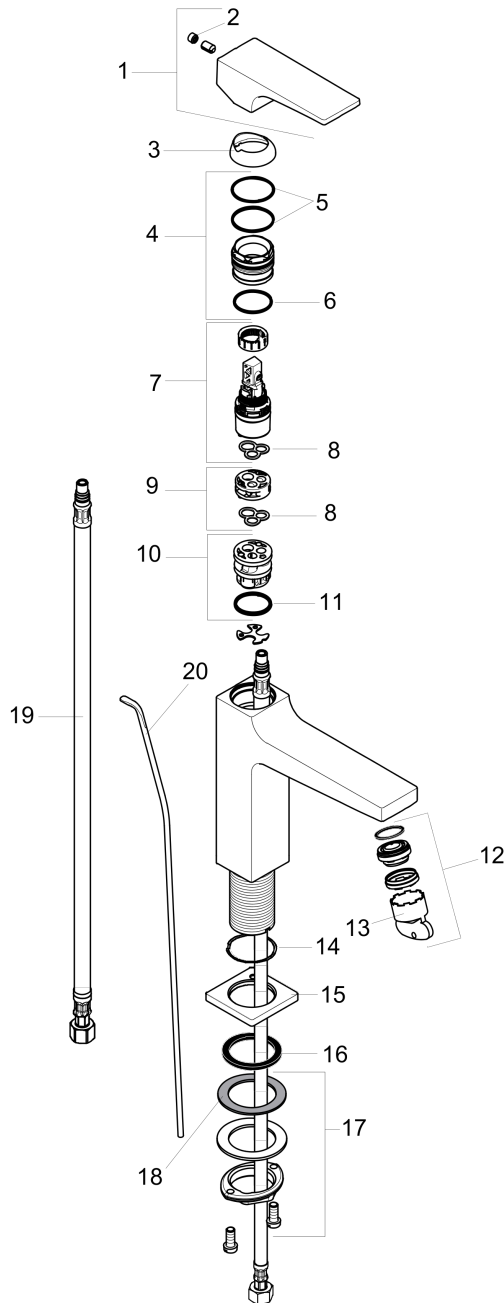

Metropol
Single-Hole Faucet 110 with Lever Handle and Pop-Up Drain, 1.2 GPM
 Product Finish: **brushed nickel** Part no. : **32506821**

Description

Features

- Spray modes: Aerated spray
- Flow: 1.2 GPM (4.5 L/Min)
- Ceramic cartridge
- Includes pop-up drain

Item details

List Price \$ 667.00

Technology

Compliance

Product image

Scale drawing

Metropol
Single-Hole Faucet 110 with Lever Handle and Pop-Up Drain, 1.2 GPM
 Product Finish: **brushed nickel** Part no. : **32506821**

Exploded drawing

Year of production: >01/18

Metropol

Single-Hole Faucet 110 with Lever Handle and Pop-Up Drain, 1.2 GPM

Product Finish: **brushed nickel** Part no. : **32506821**

Spare parts list

Year of production: >01/18

Pos.	Description	Part no.	Price	PU
1	handle	92995820	-	1
2	screw cover	95704000	-	1
3	flange	92625820	-	1
4	nut	92689000	-	1
5	O-ring 27x1,5	92527000	-	1
6	O-ring 25x1,5	98146000	-	1
7	cartridge, assy	95973001	-	1
8	seal	98865000	-	1
9	adapter for cartridge	92628000	-	1
10	adapter for cartridge	98866000	-	1
11	O-ring 23x2	98398000	-	1
12	aerator M22x1	93098000	-	1
13	service tool	95661000	-	1
14	O-ring 32x1,5	92936000	-	1
15	escutcheon	93048820	-	1
16	flat seal	98749000	-	1
17	fixing set (Ø 32)	13961000	-	1
18	lever collar	97548000	-	1
19	connection hose 23½" M8x0,75 3/8"	98600001	-	1
20	pull rod	96657820	-	1
a	pop up waste	88509820	-	1