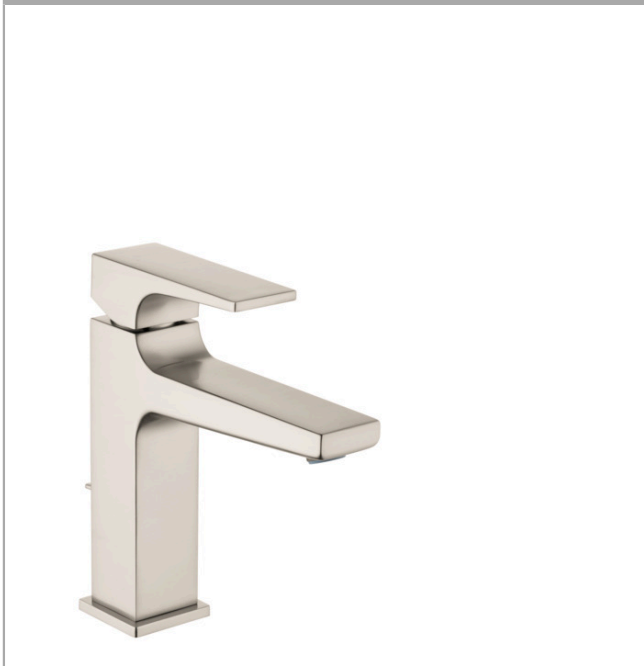

Metropol
Single-Hole Faucet 110 with Lever Handle and Pop-Up Drain, 1.2 GPM
 Product Finish: **brushed nickel** Part no. : **32506821**

Description

Features

- Spray modes: Aerated spray
- Flow: 1.2 GPM (4.5 L/Min)
- Ceramic cartridge
- Includes pop-up drain

Item details

List Price \$ 667.00

Technology

Compliance

Product image

Scale drawing

Metropol
Single-Hole Faucet 110 with Lever Handle and Pop-Up Drain, 1.2 GPM
 Product Finish: **brushed nickel** Part no. : **32506821**

Exploded drawing

Year of production: >01/18

Metropol

Single-Hole Faucet 110 with Lever Handle and Pop-Up Drain, 1.2 GPM

Product Finish: **brushed nickel** Part no. : **32506821**

Spare parts list

Year of production: >01/18