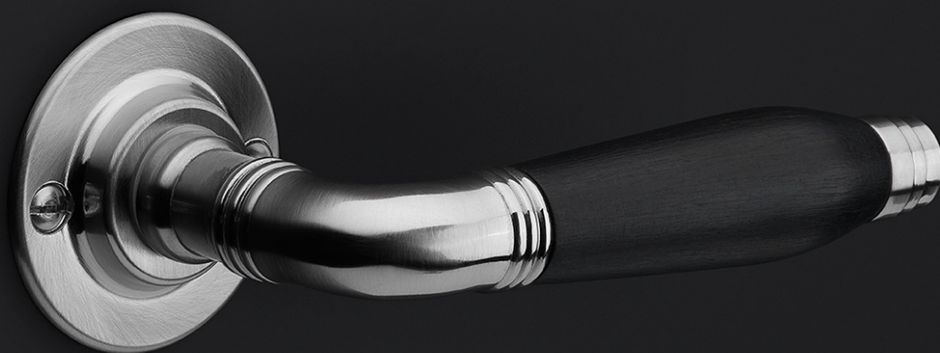

TIMELESS

by Formani

FORMANI®