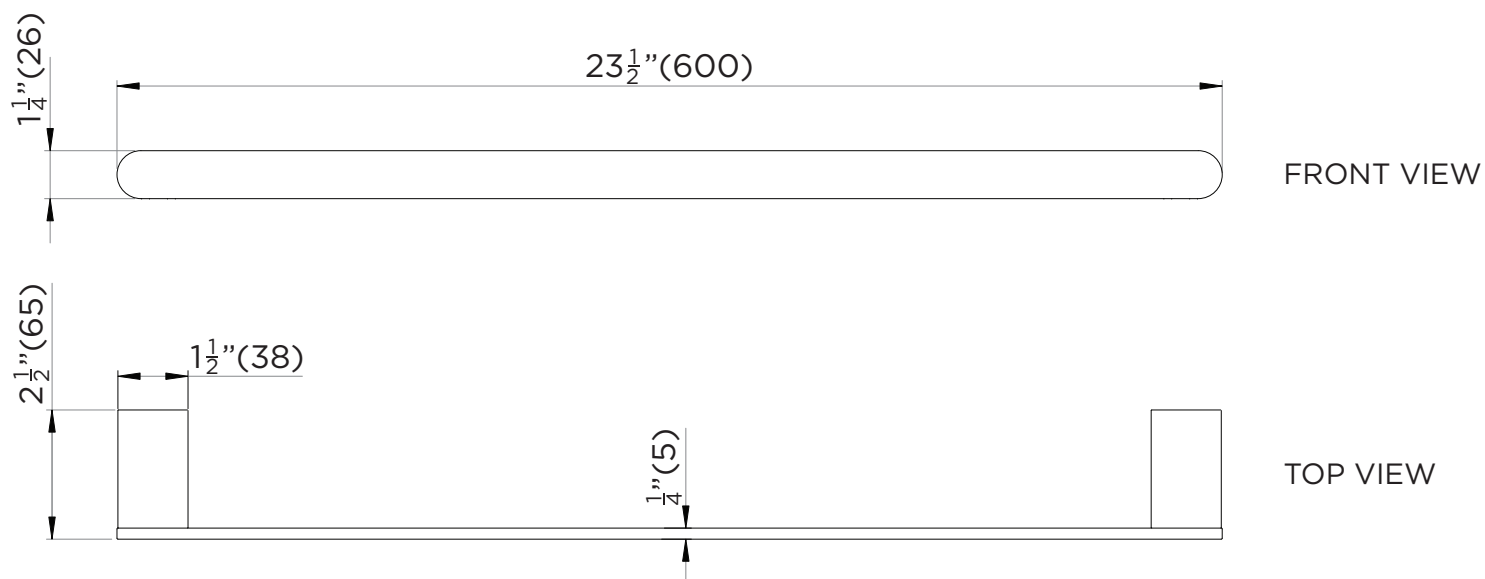

SPECIFICATIONS / TECHNICAL DATA

TOWEL BAR

24"

ATTENTION! Dimensions may vary by up to 3/8". It is highly recommended to pull all dimensions of actual model for installation and measuring purposes.

MODEL# AC1TB24