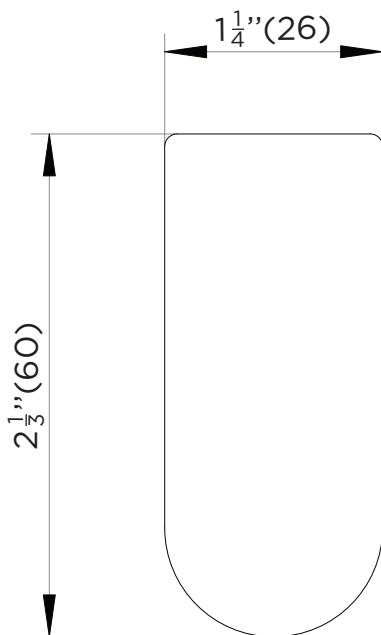

SPECIFICATIONS / TECHNICAL DATA

BATHROOM SINGLE HOOK

FRONT VIEW

SIDE VIEW

ATTENTION! Dimensions may vary by up to 3/8". It is highly recommended to pull all dimensions of actual model for installation and measuring purposes.