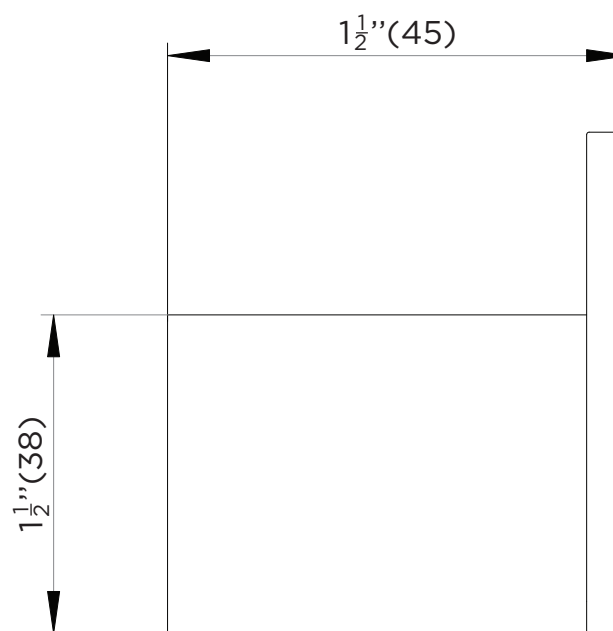

SPECIFICATIONS / TECHNICAL DATA

BATHROOM SINGLE HOOK

FRONT VIEW

SIDE VIEW

ATTENTION! Dimensions may vary by up to 3/8". It is highly recommended to pull all dimensions of actual model for installation and measuring purposes.