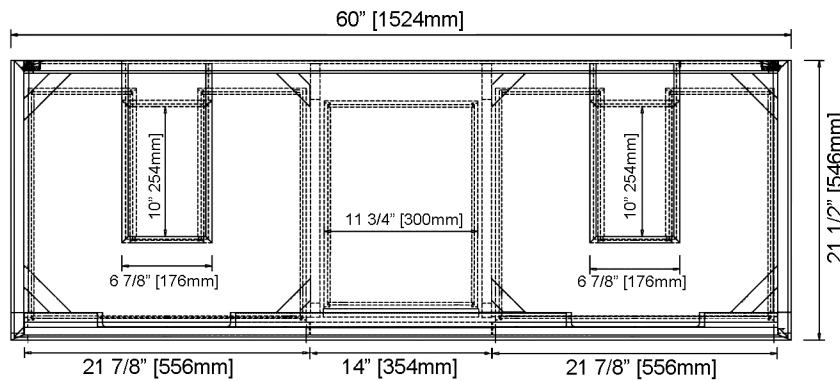

1545-V6021D

60" Double Bowl Vanity

SPECIFICATION SHEET

Features

Materials: Hackberry Solids with Walnut Veneers

Drawer: 4 (3 outer/push-open)

(1 concealed/pull-open)

Drawer Box: 1/2" solid pine, English Dovetail

2cm (3/4") 61" Dble Bowl Quartz Top www.fairmontdesigns.com

TQ2-S6122D_8" widespread SPECIFICATION SHEET

Features

Edge: Ease

Profile: 2cm (3/4")

Bowl cut-out: Rectangular

Pre-drilled: 8" widespread

Backsplash: Included (3/4" thickness, 4"h)

*Note all sizes of stone, quartz and ceramic products are nominal and are subject to variations of $\pm 1/2"$.

Rectangular Undermount Sink

S-200

SPECIFICATION SHEET

Features

Bowl interior: 18 1/2" x 12" x 6 1/4"

Overall depth: 8 1/4" (210mm)

Water depth: 4 1/4" (108mm)

Overflow: yes

Drain opening: 1 3/4" (46mm)

*sink clips not included with sink
-included with stone or quartz top

*Note all sizes of stone, quartz and ceramic products are nominal and are subject to variations of $\pm 1/2$ ".