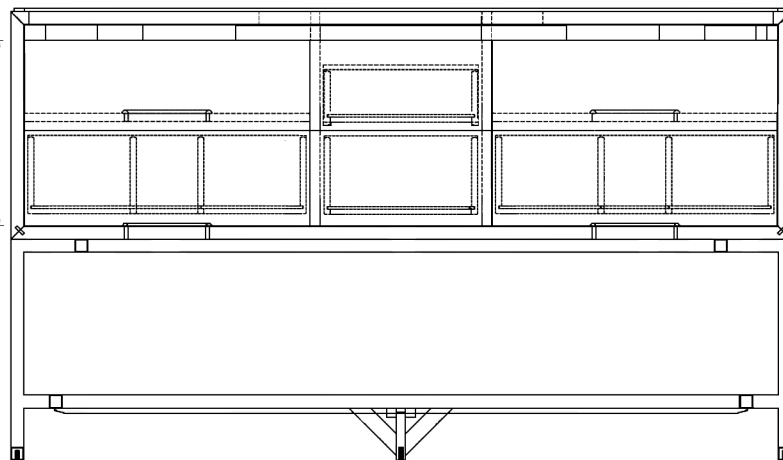

1545-V6021D

60" Double Bowl Vanity

SPECIFICATION SHEET

Features

Materials: Hackberry Solids with Walnut Veneers

Drawer: 4 (3 outer/push-open)

(1 concealed/pull-open)

Drawer Box: 1/2" solid pine, English Dovetail

Metal trim: 1-1/4" metal plate, Powder-coated

Gunmetal Gray

Metal legs: 1" Square tube, Powder-coated

Gunmetal Gray

Back panel: Fully covered

Side panels: 5/8" MDF with Walnut Veneers

Colors / Finish

1545-Smoke

2cm (3/4") 61" Dble Bowl Quartz Top www.fairmontdesigns.com

TQ2-S6122D_8" widespread SPECIFICATION SHEET

Features

Edge: Ease

Profile: 2cm (3/4")

Bowl cut-out: Rectangular

Pre-drilled: 8" widespread

Backsplash: Included (3/4" thickness, 4"h)

*Note all sizes of stone, quartz and ceramic products are nominal and are subject to variations of $\pm 1/2"$.

Rectangular Undermount Sink

S-200

SPECIFICATION SHEET

Features

Bowl interior: 18 1/2" x 12" x 6 1/4"