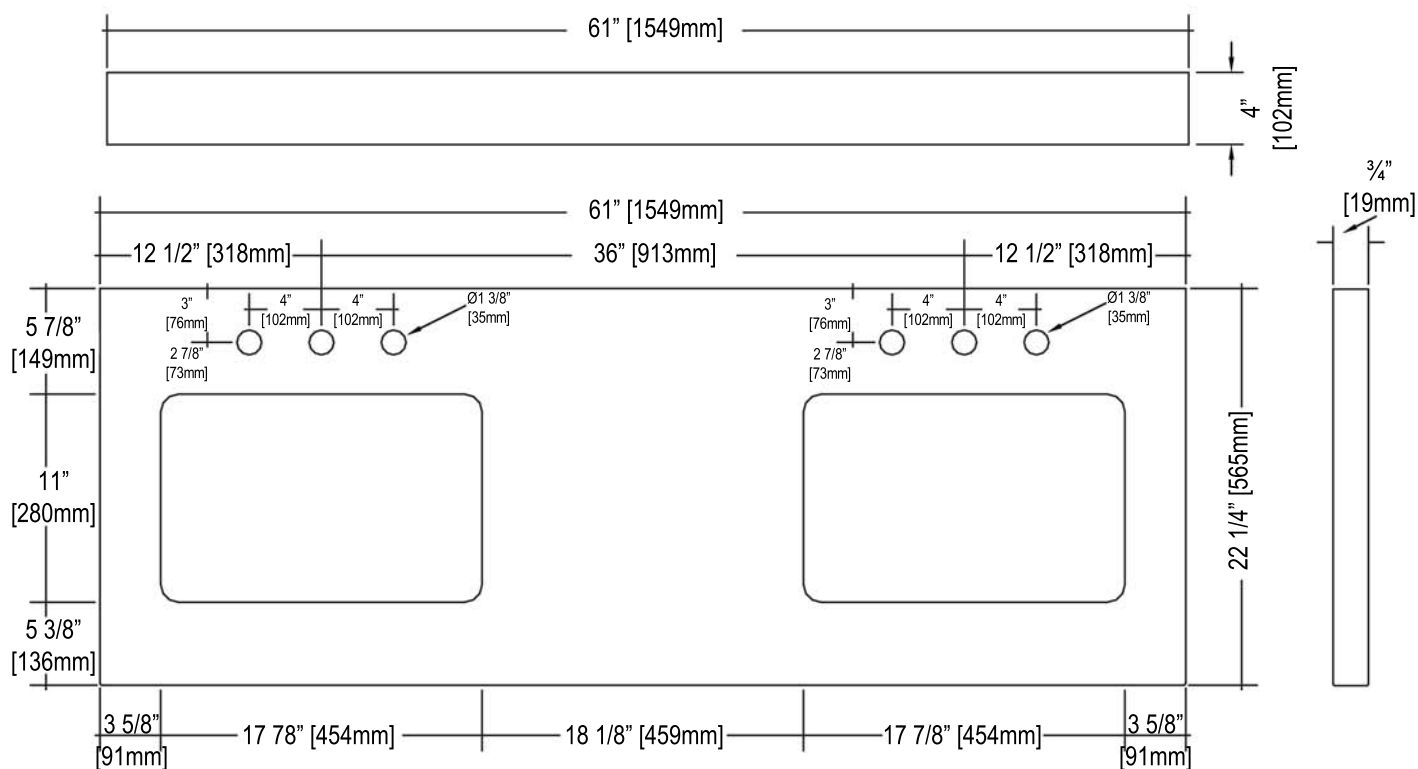

1545-V6021D

60" Double Bowl Vanity

SPECIFICATION SHEET

Features

Materials: Hackberry Solids with Walnut Veneers

Drawer: 4 (3 outer/push-open)

(1 concealed/pull-open)

Drawer Box: 1/2" solid pine, English Dovetail

2cm (3/4") 61" Dble Bowl Quartz Top www.fairmontdesigns.com

TQ2-S6122D_8" widespread SPECIFICATION SHEET

Features

Edge: Ease

Profile: 2cm (3/4")

Bowl cut-out: Rectangular

Pre-drilled: 8" widespread

Backsplash: Included (3/4" thickness, 4"h)

*Note all sizes of stone, quartz and ceramic products are nominal and are subject to variations of $\pm 1/2"$.

Rectangular Undermount Sink

S-200

SPECIFICATION SHEET

Features

Bowl interior: 18 1/2" x 12" x 6 1/4"

Overall depth: 8 1/4" (210mm)

Water depth: 4 1/4" (108mm)

Overflow: yes

Drain opening: 1 3/4" (46mm)

*sink clips not included with sink
-included with stone or quartz top

*Note all sizes of stone, quartz and ceramic products are nominal and are subject to variations of $\pm 1/2$ ".