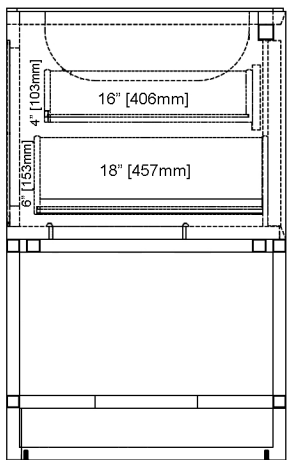

1545-V6021D

60" Double Bowl Vanity

SPECIFICATION SHEET

Features

Materials: Hackberry Solids with Walnut Veneers

Drawer: 4 (3 outer/push-open)

(1 concealed/pull-open)

Drawer Box: 1/2" solid pine, English Dovetail

2cm (3/4") 61" Dble Bowl Quartz Top www.fairmontdesigns.com

TQ2-S6122D_8" widespread SPECIFICATION SHEET

Features

Edge: Ease

Profile: 2cm (3/4")

Bowl cut-out: Rectangular

Pre-drilled: 8" widespread

Backsplash: Included (3/4" thickness, 4"h)

*Note all sizes of stone, quartz and ceramic products are nominal and are subject to variations of $\pm 1/2"$.

Rectangular Undermount Sink

S-200

SPECIFICATION SHEET

Features

Bowl interior: 18 1/2" x 12" x 6 1/4"

Overall depth: 8 1/4" (210mm)

Water depth: 4 1/4" (108mm)

Overflow: yes

Drain opening: 1 3/4" (46mm)

*sink clips not included with sink
-included with stone or quartz top

*Note all sizes of stone, quartz and ceramic products are nominal and are subject to variations of $\pm 1/2$ ".