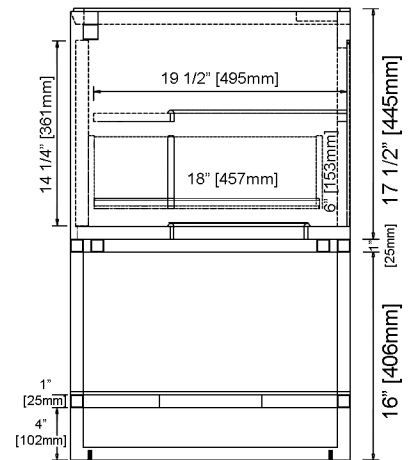

1545-V6021D

60" Double Bowl Vanity

SPECIFICATION SHEET

Features

Materials: Hackberry Solids with Walnut Veneers

Drawer: 4 (3 outer/push-open)

(1 concealed/pull-open)

Drawer Box: 1/2" solid pine, English Dovetail

2cm (3/4") 61" Dble Bowl Quartz Top www.fairmontdesigns.com

TQ2-S6122D_8" widespread SPECIFICATION SHEET

Features

Edge: Ease

Profile: 2cm (3/4")

Bowl cut-out: Rectangular

Pre-drilled: 8" widespread

Backsplash: Included (3/4" thickness, 4"h)

*Note all sizes of stone, quartz and ceramic products are nominal and are subject to variations of $\pm 1/2"$.

Rectangular Undermount Sink

S-200

SPECIFICATION SHEET

Features

Bowl interior: 18 1/2" x 12" x 6 1/4"

Overall depth: 8 1/4" (210mm)

Water depth: 4 1/4" (108mm)

Overflow: yes

Drain opening: 1 3/4" (46mm)

*sink clips not included with sink
-included with stone or quartz top

*Note all sizes of stone, quartz and ceramic products are nominal and are subject to variations of $\pm 1/2$ ".