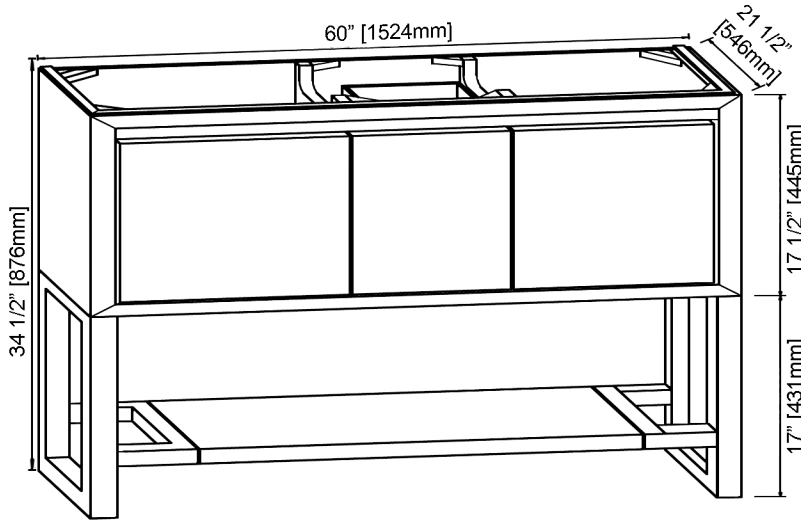

1545-V6021D

60" Double Bowl Vanity

SPECIFICATION SHEET

Features

Materials: Hackberry Solids with Walnut Veneers

Drawer: 4 (3 outer/push-open)

(1 concealed/pull-open)

Drawer Box: 1/2" solid pine, English Dovetail

2cm (3/4") 61" Dble Bowl Quartz Top www.fairmontdesigns.com

TQ2-S6122D_8" widespread SPECIFICATION SHEET

Features

Edge: Ease

Profile: 2cm (3/4")

Bowl cut-out: Rectangular

Pre-drilled: 8" widespread

Backsplash: Included (3/4" thickness, 4"h)

*Note all sizes of stone, quartz and ceramic products are nominal and are subject to variations of $\pm 1/2"$.

Rectangular Undermount Sink

S-200

SPECIFICATION SHEET

Features

Bowl interior: 18 1/2" x 12" x 6 1/4"

Overall depth: 8 1/4" (210mm)

Water depth: 4 1/4" (108mm)

Overflow: yes

Drain opening: 1 3/4" (46mm)

*sink clips not included with sink
-included with stone or quartz top

*Note all sizes of stone, quartz and ceramic products are nominal and are subject to variations of $\pm 1/2$ ".