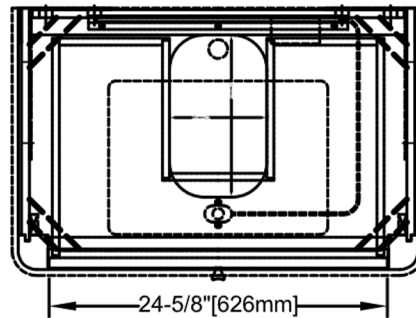

1711-WV3020

30" Wall Mount Vanity Top & Sink Set

SPECIFICATION SHEET

Features

Materials: Oak Solids / Elm Veneer

Drawer: 2

Top drawer: Removeable Dividers

Top drawer: Built-in power station with 2 AC outlets, 2USB ports, on/off switch

Drawer Box: 1/2" Solids, 4-sided English Dovetail

Glides: Undermount, Soft closing

Motion sensor- LED light mounted under vanity

time setting: 3 minutes / detection angle: 120°

detection distance: 10 feet

Hardware: Brushed Nickel

Top: Carrera Quartz(top & backsplash included in set), pre-drilled for single hole

Sink: Rectangular ceramic undermount (included in set)

Colors / Finish

1711-Fossil Beige

9/8/2022