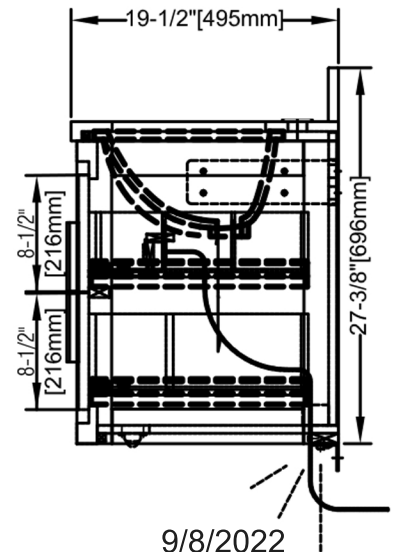

1711-WV3020

30" Wall Mount Vanity Top & Sink Set

SPECIFICATION SHEET

Features

Materials: Oak Solids / Elm Veneer

Drawer: 2

Top drawer: Removeable Dividers

Top drawer: Built-in power station with 2 AC outlets, 2USB ports, on/off switch

Drawer Box: 1/2" Solids, 4-sided English Dovetail

Glides: Undermount, Soft closing

Motion sensor- LED light mounted under vanity

time setting: 3 minutes / detection angle: 120°

detection distance: 10 feet

Hardware: Brushed Nickel

Top: Carrera Quartz(top & backsplash included in set), pre-drilled for single hole

Sink: Rectangular ceramic undermount (included in set)

Colors / Finish

1711-Fossil Beige

9/8/2022