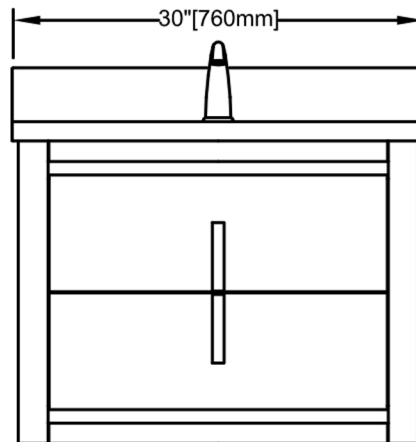

1711-WV3020

30" Wall Mount Vanity Top & Sink Set

SPECIFICATION SHEET

Features

Materials: Oak Solids / Elm Veneer

Drawer: 2

Top drawer: Removeable Dividers

Top drawer: Built-in power station with 2 AC outlets, 2USB ports, on/off switch

Drawer Box: 1/2" Solids, 4-sided English Dovetail

Glides: Undermount, Soft closing

Motion sensor- LED light mounted under vanity

time setting: 3 minutes / detection angle: 120°

detection distance: 10 feet

Hardware: Brushed Nickel

Top: Carrera Quartz(top & backsplash included in set), pre-drilled for single hole

Sink: Rectangular ceramic undermount (included in set)

Colors / Finish

1711-Fossil Beige

9/8/2022