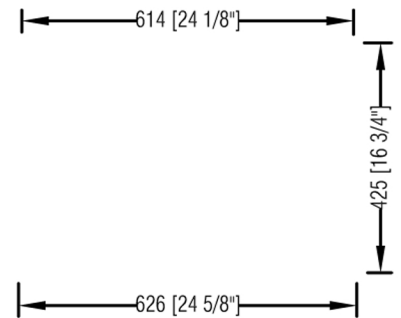

1711-WV3020

30" Wall Mount Vanity Top & Sink Set

SPECIFICATION SHEET

Features

Materials: Oak Solids / Elm Veneer

Drawer: 2

Top drawer: Removeable Dividers

Top drawer: Built-in power station with 2 AC outlets, 2USB ports, on/off switch

Drawer Box: 1/2" Solids, 4-sided English Dovetail

Glides: Undermount, Soft closing

Motion sensor- LED light mounted under vanity

time setting: 3 minutes / detection angle: 120°

detection distance: 10 feet

Hardware: Brushed Nickel

Top: Carrera Quartz(top & backsplash included in set), pre-drilled for single hole

Sink: Rectangular ceramic undermount (included in set)

Colors / Finish

1711-Fossil Beige

9/8/2022