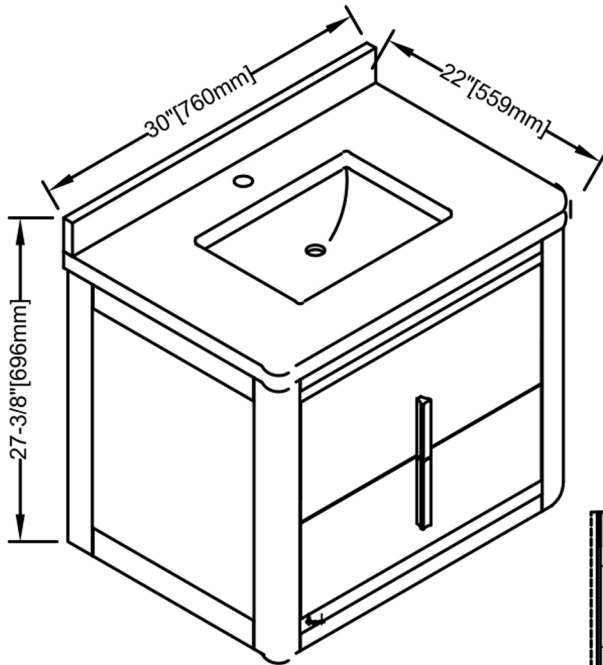

1711-WV3020

30" Wall Mount Vanity Top & Sink Set

SPECIFICATION SHEET

Features

Materials: Oak Solids / Elm Veneer

Drawer: 2

Top drawer: Removeable Dividers

Top drawer: Built-in power station with 2 AC outlets, 2USB ports, on/off switch

Drawer Box: 1/2" Solids, 4-sided English Dovetail

Glides: Undermount, Soft closing

Motion sensor- LED light mounted under vanity

time setting: 3 minutes / detection angle: 120°

detection distance: 10 feet

Hardware: Brushed Nickel

Top: Carrera Quartz(top & backsplash included in set), pre-drilled for single hole

Sink: Rectangular ceramic undermount (included in set)

Colors / Finish

1711-Fossil Beige

9/8/2022