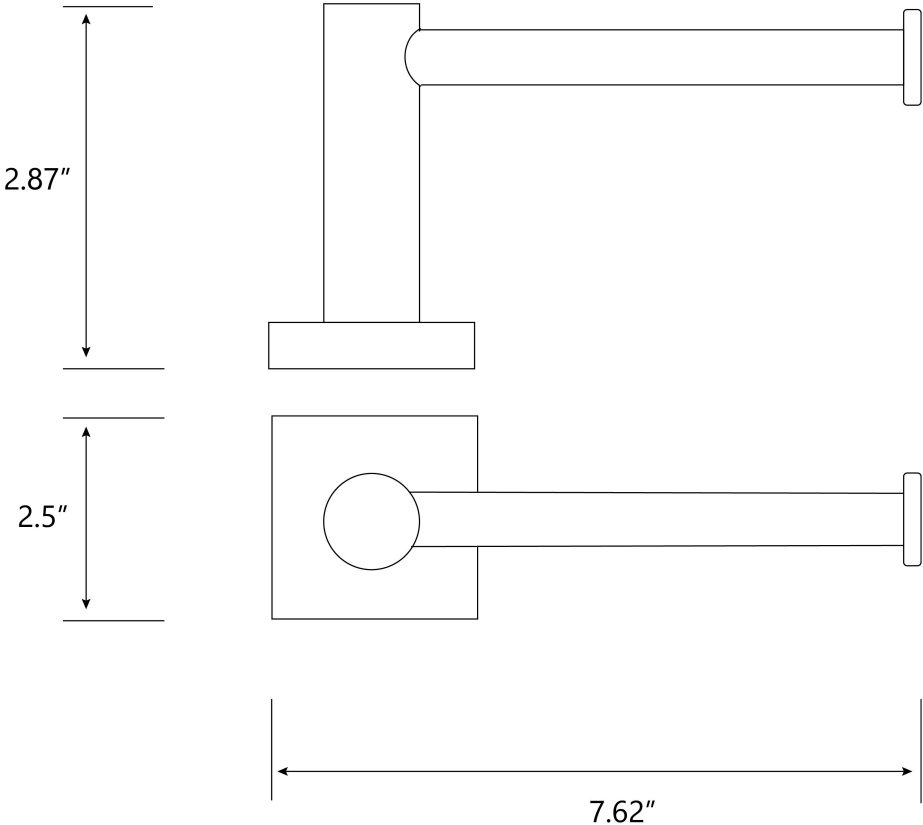

Codes/Standards

EMT.TPH.MOD.06.10.BR.SBR

**Modern Toilet Paper Holder -
Wall Mount - 7"****Features**

- Bar dimensions: 5/16" x 3/4".
- Square rosette.

Material

- Premium material construction with metal handle ensures reliability and durability.
- EMTEK finishes resist corrosion and tarnishing.
- Brass.

Dimensions

- W: 7.62" * H: 2.5" * D: 2.87"

Weight

- 3.3 Lb.

**EMTEK Toilet Paper Holder****Lifetime Limited Warranty**

See website for detailed warranty information.

Available Colors/Finishes*Color tiles intended for reference only.*

Color	Code	Description
	SBR	Satin Brass

Description

The Modern Collection is a stunning collection for the discerning consumer, strength and practicality combined with a modern contemporary appearance, a bold and innovative look for the 21st century. It is a complete range of bathroom accessories that includes hooks, tissue holders and towel holder.

Drawing

**Modern Toilet Paper Holder -
Wall Mount - 7"**

Technical Information

All product dimensions are nominal.

Shower head included: No
Shower arm: No

Notes

Install the product according to the installation guide.