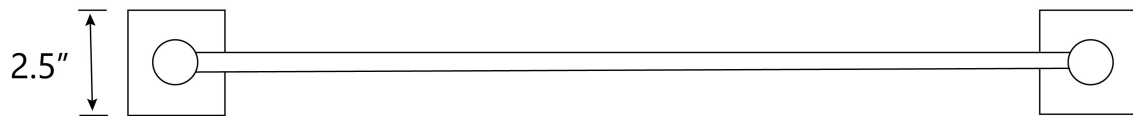

Drawing

Modern Towel Bar - Wall Mount - 24"

Technical Information

All product dimensions are nominal.

Shower head included: No
Shower arm: No

Notes

Install the product according to the installation guide.