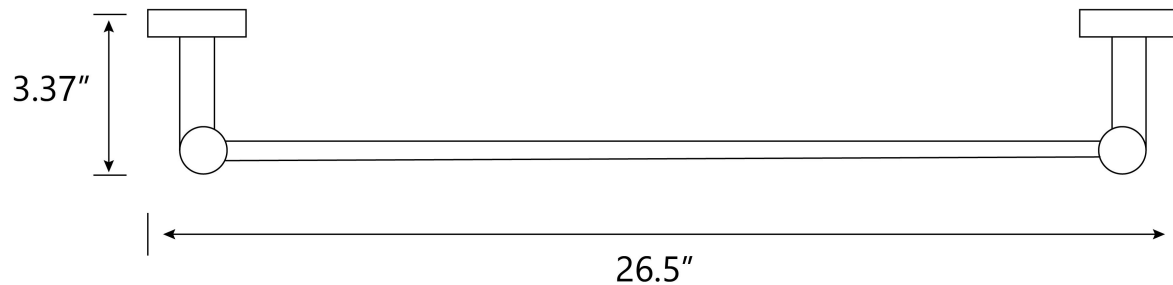

Codes/StandardsEMT.TBA.MOD.24.10.BR.SBR

Modern Towel Bar - Wall Mount - 24"

Features

- Bar dimensions: 5/16" x 3/4".
- Square rosette.

Material

- Premium material construction with metal handle ensures reliability and durability.
- EMTEK finishes resist corrosion and tarnishing.
- Brass.

Dimensions

- W: 26.5" * H: 2.5" * D: 3.37"

Weight

- 2.6 Lb.

**EMTEK Towel Bar****Lifetime Limited Warranty**

See website for detailed warranty information.

Available Colors/Finishes

Color tiles intended for reference only.

Color	Code	Description
	SBR	Satin Brass

Description

The Modern Collection is a stunning collection for the discerning consumer, strength and practicality combined with a modern contemporary appearance, a bold and innovative look for the 21st century. It is a complete range of bathroom accessories that includes hooks, tissue holders and towel holder.

Drawing

Modern Towel Bar - Wall Mount - 24"

**Technical Information**

All product dimensions are nominal.

Shower head included: No
Shower arm: No

Notes

Install the product according to the installation guide.