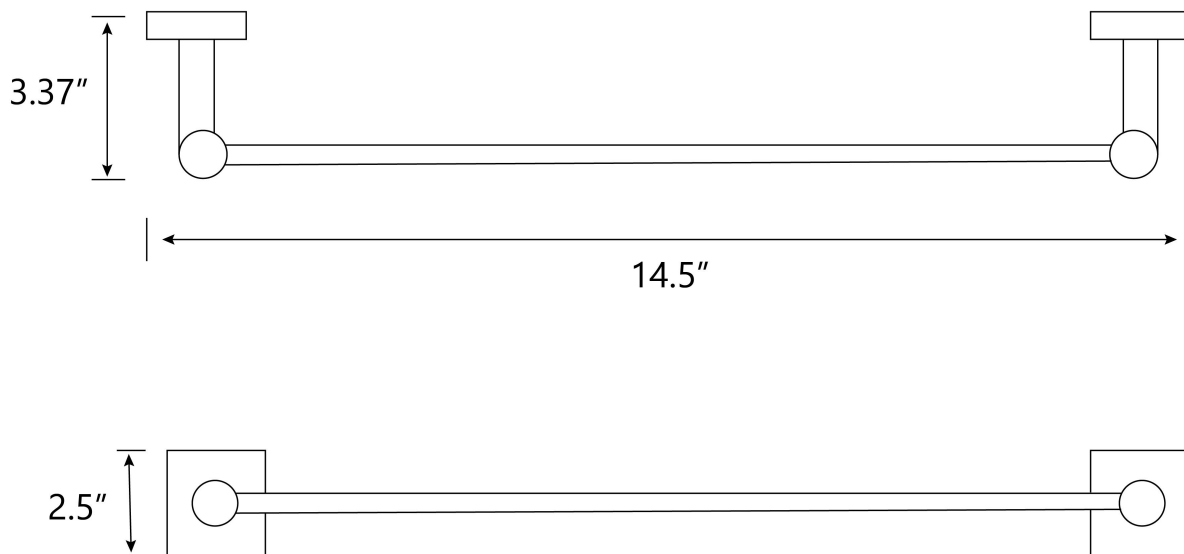

Codes/Standards

EMT.TBA.MOD.12.10.BR.SBR

Modern Towel Bar - Wall Mount - 12"**Features**

- Bar dimensions: 5/16" x 3/4".
- Square rosette.

Material

- Premium material construction with metal handle ensures reliability and durability.
- EMTEK finishes resist corrosion and tarnishing.
- Brass.

Dimensions

- W: 14.5" * H: 2.5" * D: 3.37"

Weight

- 2.2 Lb.

**EMTEK Towel Bar****Lifetime Limited Warranty**

See website for detailed warranty information.

Available Colors/Finishes*Color tiles intended for reference only.*

Drawing

Modern Towel Bar - Wall Mount - 12"

**Technical Information**

All product dimensions are nominal.

Shower head included: No
Shower arm: No

Notes

Install the product according to the installation guide.