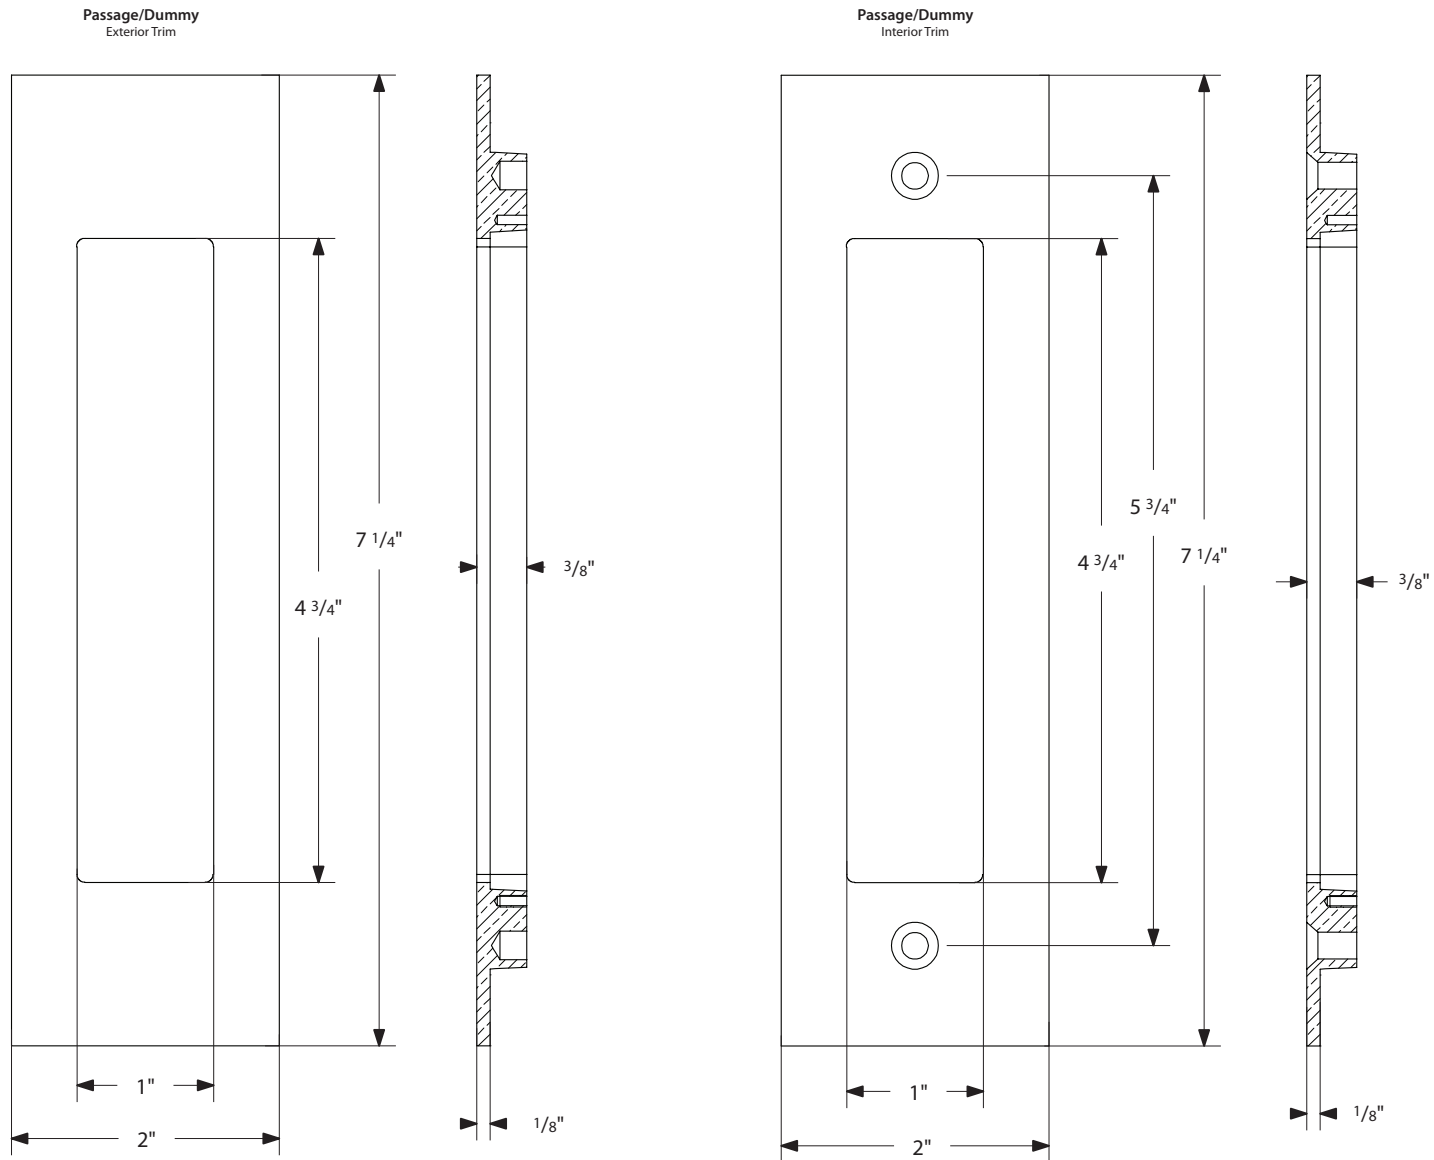

Narrow Modern Rectangular Pocket Door Mortise Lock - Keyed Function

*NOTE: NOT DRAWN TO SCALE.

Narrow Modern Rectangular Pocket Door Mortise Lock - Privacy Function

*NOTE: NOT DRAWN TO SCALE.

Narrow Modern Rectangular Pocket Door Mortise Lock - Passage/Dummy Function

EMTEK®

*NOTE: NOT DRAWN TO SCALE.

2154, 2156 Rev. 08/08/2019

Keyed
Pocket Door Mortise Lock

Privacy
Pocket Door Mortise Lock

Passage
Pocket Door Mortise Lock

Dummy
Pocket Door Mortise Lock

Pocket Door Mortise Lock Body

EMTEK®

*NOTE: NOT DRAWN TO SCALE.

Rev. 06/26/2018