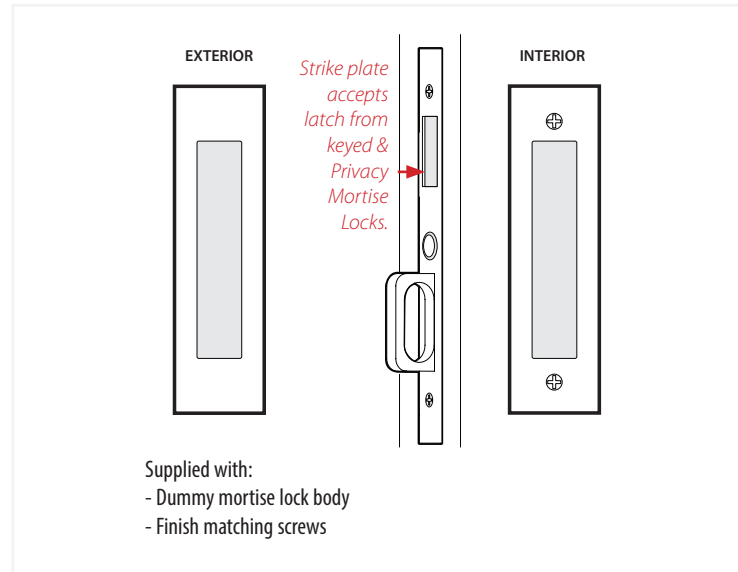

Narrow Modern Rectangular Pocket Door Mortise Lock - Keyed Function

*NOTE: NOT DRAWN TO SCALE.

Narrow Modern Rectangular Pocket Door Mortise Lock - Privacy Function

*NOTE: NOT DRAWN TO SCALE.

Narrow Modern Rectangular Pocket Door Mortise Lock - Passage/Dummy Function

EMTEK®

*NOTE: NOT DRAWN TO SCALE.

2154, 2156 Rev. 08/08/2019

Keyed
Pocket Door Mortise Lock

Privacy
Pocket Door Mortise Lock

Passage
Pocket Door Mortise Lock

Dummy
Pocket Door Mortise Lock

Pocket Door Mortise Lock Body