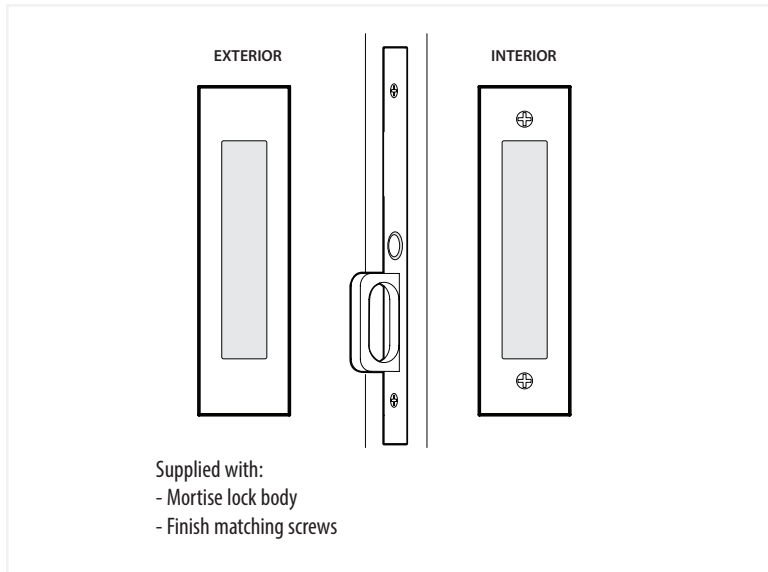

Narrow Modern Rectangular Pocket Door Mortise Lock - Keyed Function

*NOTE: NOT DRAWN TO SCALE.

Narrow Modern Rectangular Pocket Door Mortise Lock - Privacy Function

*NOTE: NOT DRAWN TO SCALE.

Narrow Modern Rectangular Pocket Door Mortise Lock - Passage/Dummy Function

EMTEK®

*NOTE: NOT DRAWN TO SCALE.

2154, 2156 Rev. 08/08/2019

Keyed
Pocket Door Mortise Lock

Privacy
Pocket Door Mortise Lock

Passage
Pocket Door Mortise Lock

Dummy
Pocket Door Mortise Lock

Pocket Door Mortise Lock Body