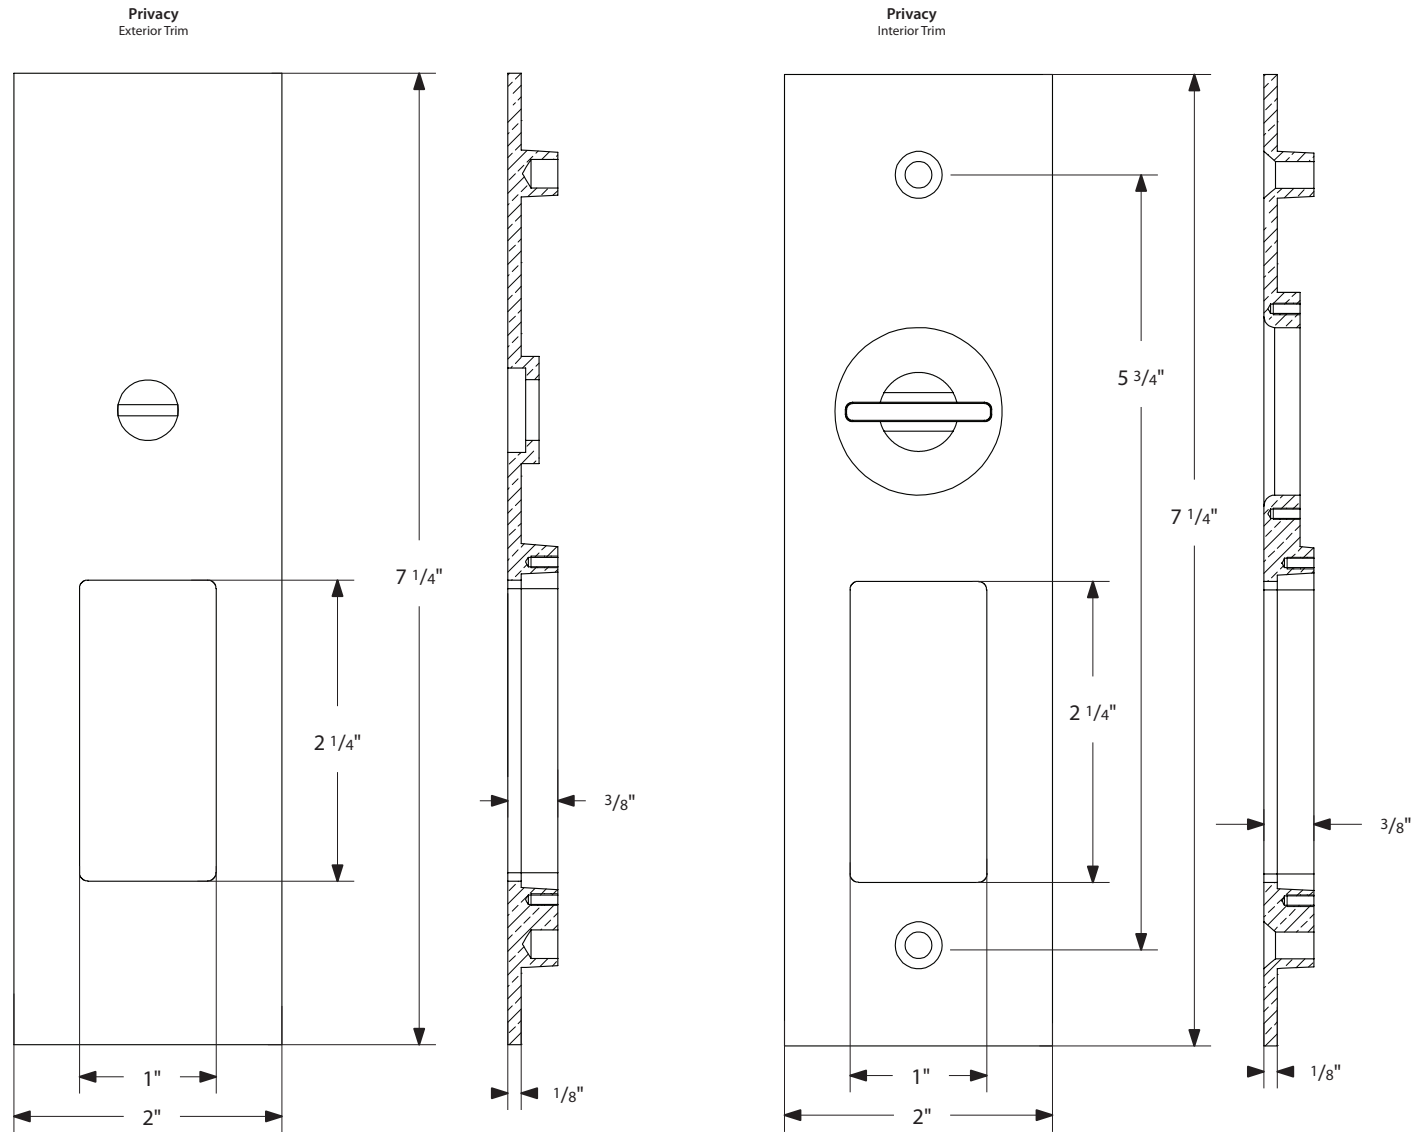

Narrow Modern Rectangular Pocket Door Mortise Lock - Keyed Function

*NOTE: NOT DRAWN TO SCALE.

Narrow Modern Rectangular Pocket Door Mortise Lock - Privacy Function

*NOTE: NOT DRAWN TO SCALE.

Narrow Modern Rectangular Pocket Door Mortise Lock - Passage/Dummy Function

EMTEK®

*NOTE: NOT DRAWN TO SCALE.

2154, 2156 Rev. 08/08/2019

Keyed
Pocket Door Mortise Lock

Privacy
Pocket Door Mortise Lock

Passage
Pocket Door Mortise Lock

Dummy
Pocket Door Mortise Lock

Pocket Door Mortise Lock Body