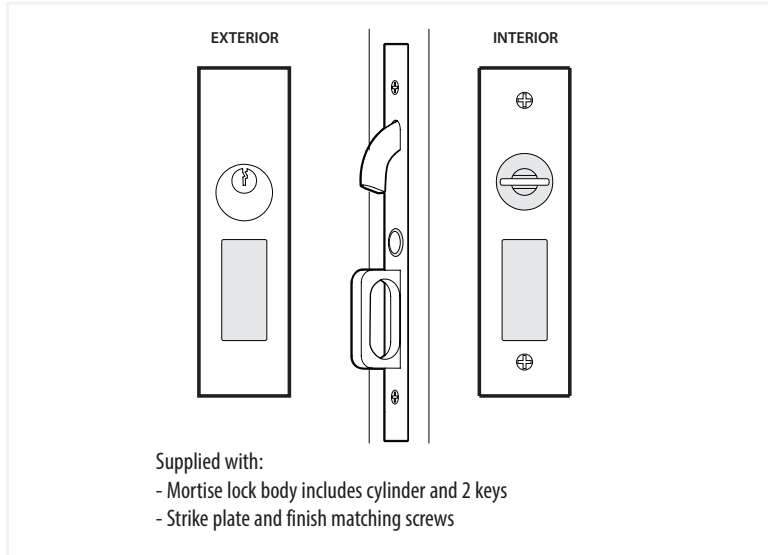

Narrow Modern Rectangular Pocket Door Mortise Lock - Keyed Function

*NOTE: NOT DRAWN TO SCALE.

Narrow Modern Rectangular Pocket Door Mortise Lock - Privacy Function

*NOTE: NOT DRAWN TO SCALE.

Narrow Modern Rectangular Pocket Door Mortise Lock - Passage/Dummy Function

EMTEK®

*NOTE: NOT DRAWN TO SCALE.

2154, 2156 Rev. 08/08/2019

Keyed
Pocket Door Mortise Lock

Privacy
Pocket Door Mortise Lock

Passage
Pocket Door Mortise Lock

Dummy
Pocket Door Mortise Lock

Pocket Door Mortise Lock Body