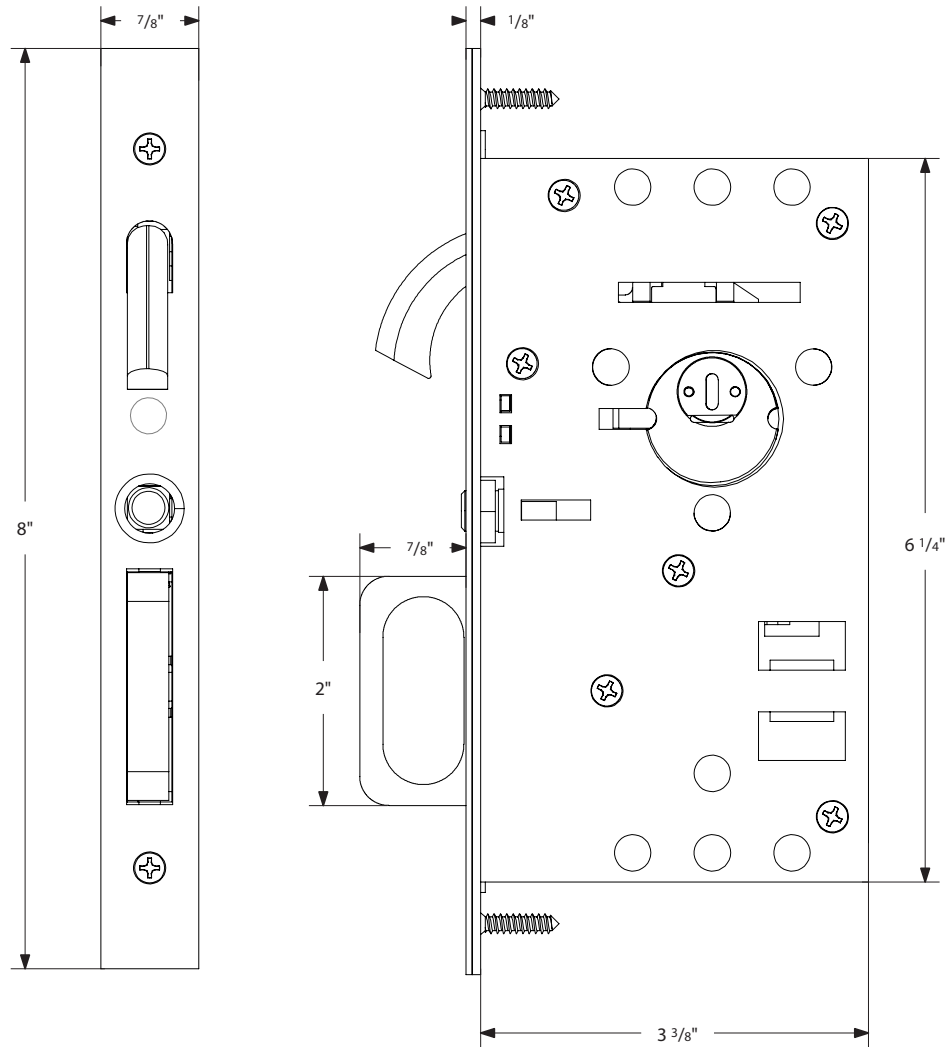

Narrow Modern Rectangular Pocket Door Mortise Lock - Keyed Function

*NOTE: NOT DRAWN TO SCALE.

Narrow Modern Rectangular Pocket Door Mortise Lock - Privacy Function

*NOTE: NOT DRAWN TO SCALE.

Narrow Modern Rectangular Pocket Door Mortise Lock - Passage/Dummy Function

EMTEK®

*NOTE: NOT DRAWN TO SCALE.

2154, 2156 Rev. 08/08/2019

Keyed
Pocket Door Mortise Lock

Privacy
Pocket Door Mortise Lock

Passage
Pocket Door Mortise Lock

Dummy
Pocket Door Mortise Lock

Pocket Door Mortise Lock Body

EMTEK®

*NOTE: NOT DRAWN TO SCALE.

Rev. 06/26/2018