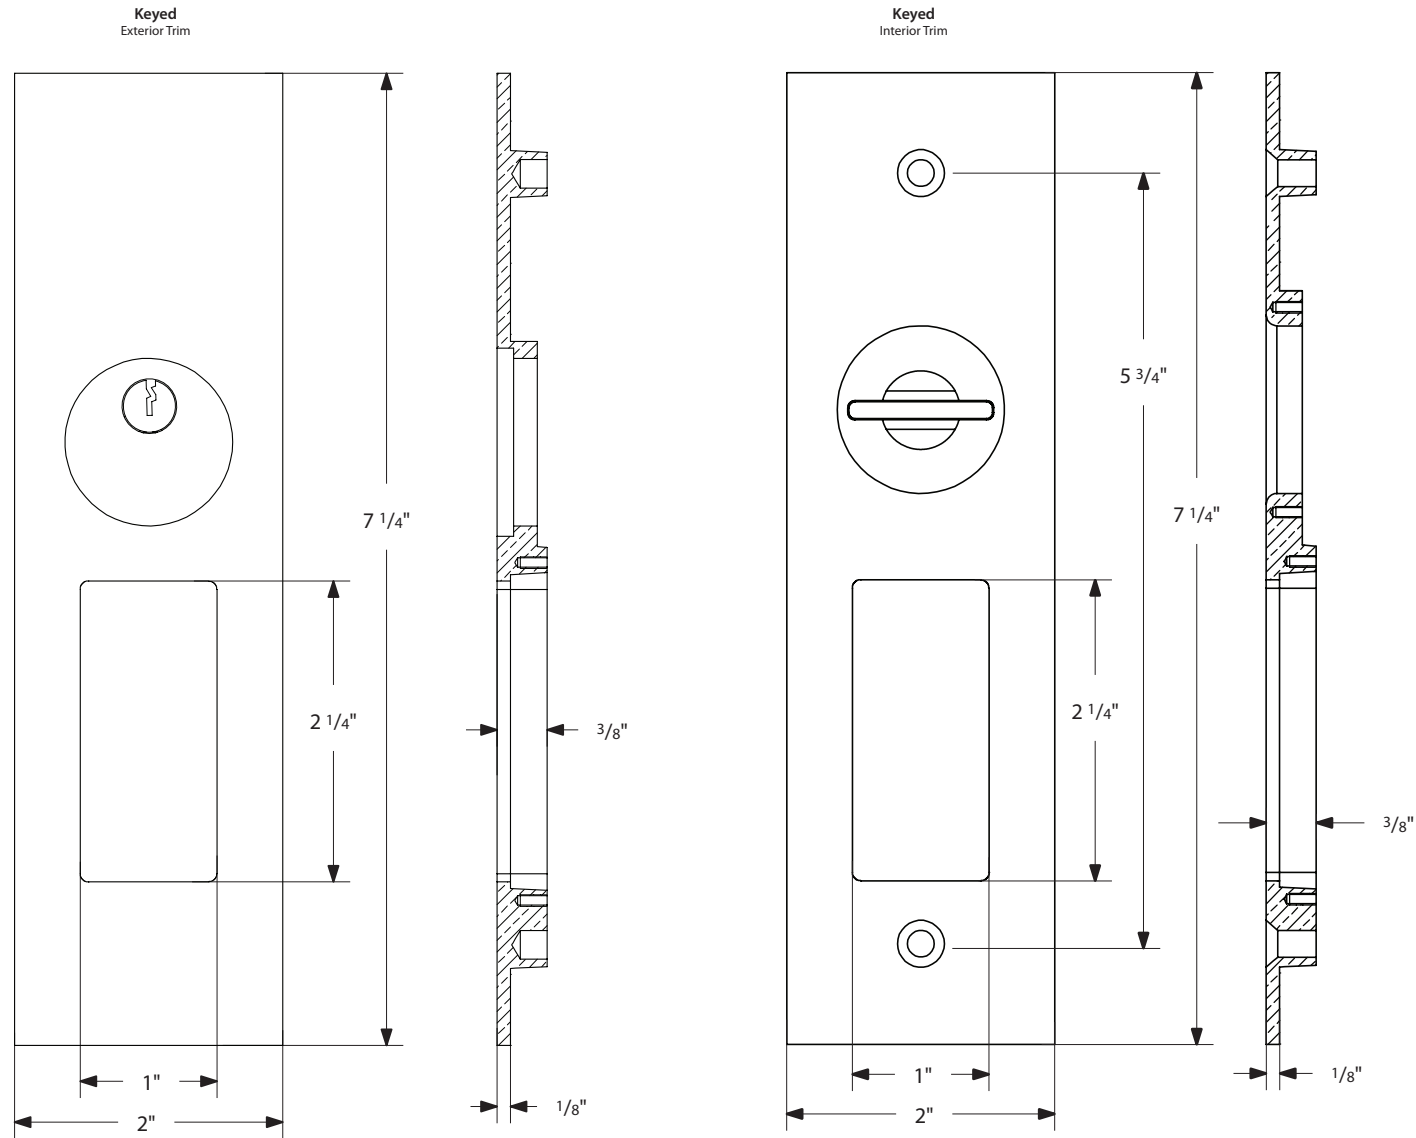

Narrow Modern Rectangular Pocket Door Mortise Lock - Keyed Function

*NOTE: NOT DRAWN TO SCALE.

Narrow Modern Rectangular Pocket Door Mortise Lock - Privacy Function

*NOTE: NOT DRAWN TO SCALE.

Narrow Modern Rectangular Pocket Door Mortise Lock - Passage/Dummy Function

EMTEK®

*NOTE: NOT DRAWN TO SCALE.

2154, 2156 Rev. 08/08/2019

Keyed
Pocket Door Mortise Lock

Privacy
Pocket Door Mortise Lock

Passage
Pocket Door Mortise Lock

Dummy
Pocket Door Mortise Lock

Pocket Door Mortise Lock Body